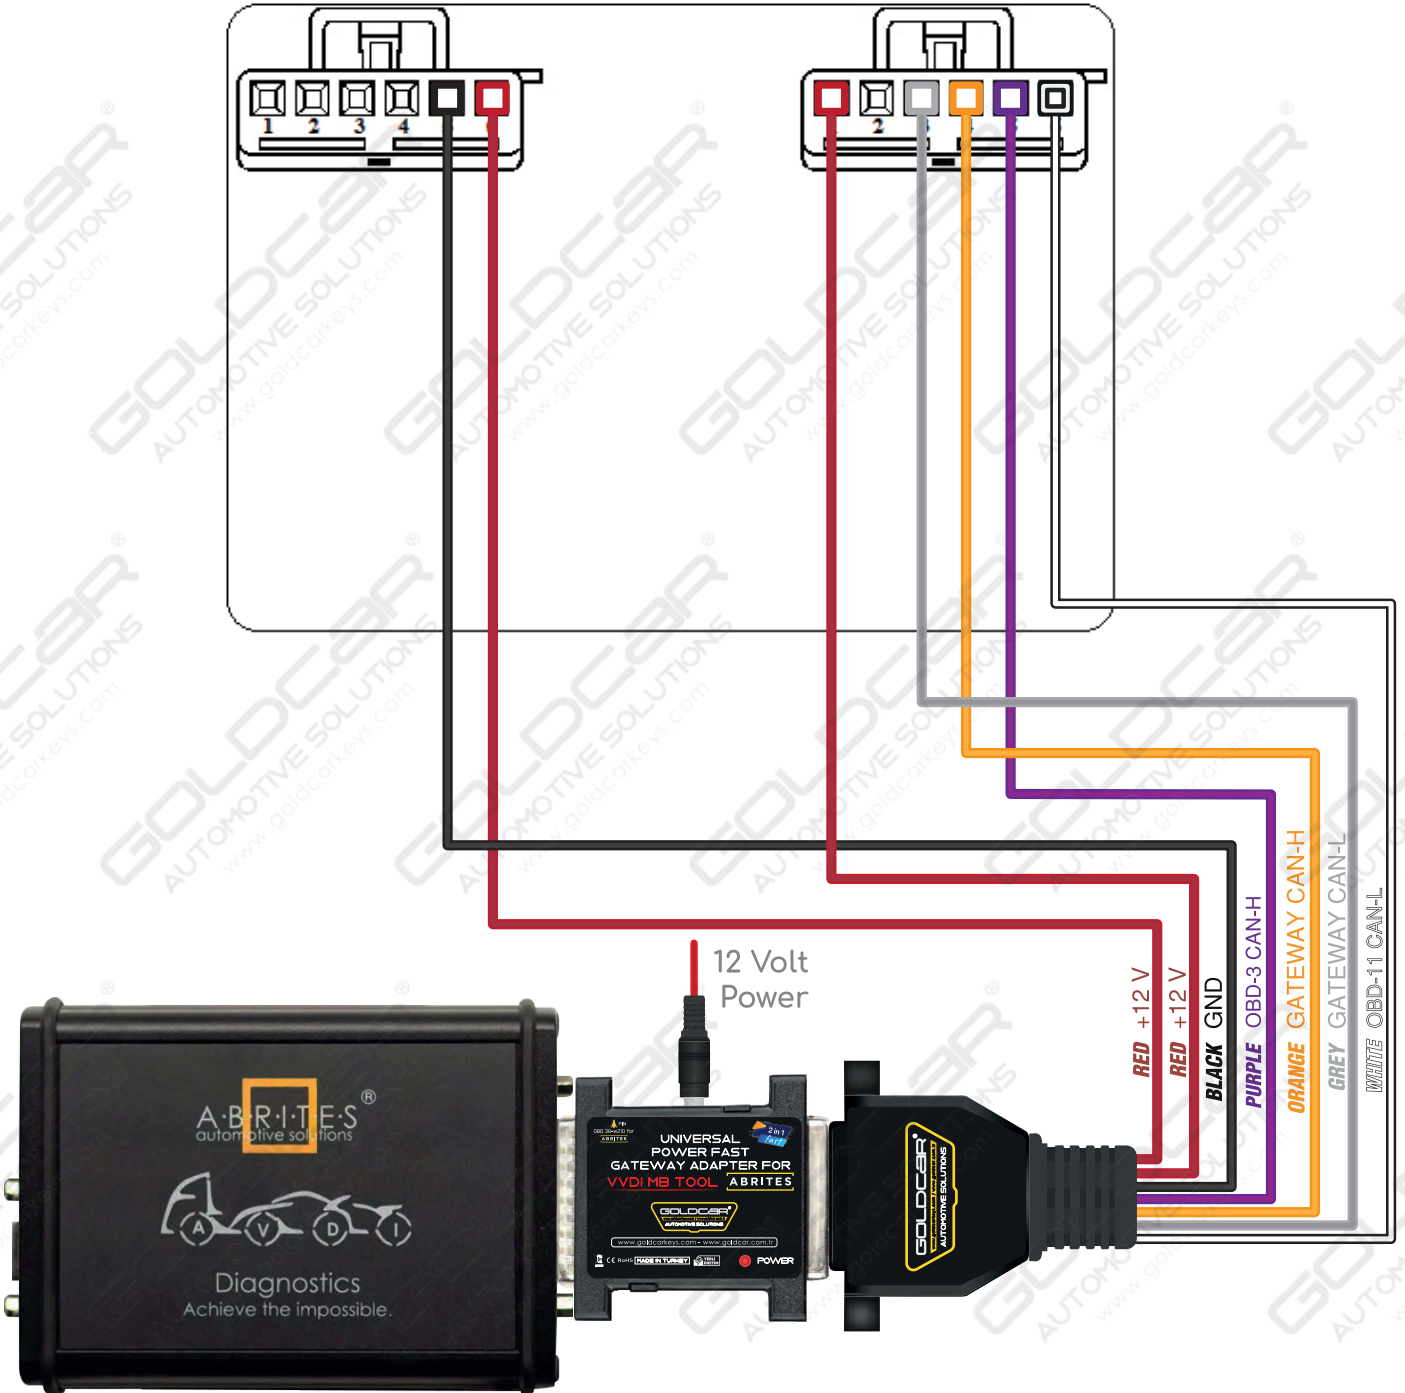

W164 / W251

N73

conn. A

conn. B