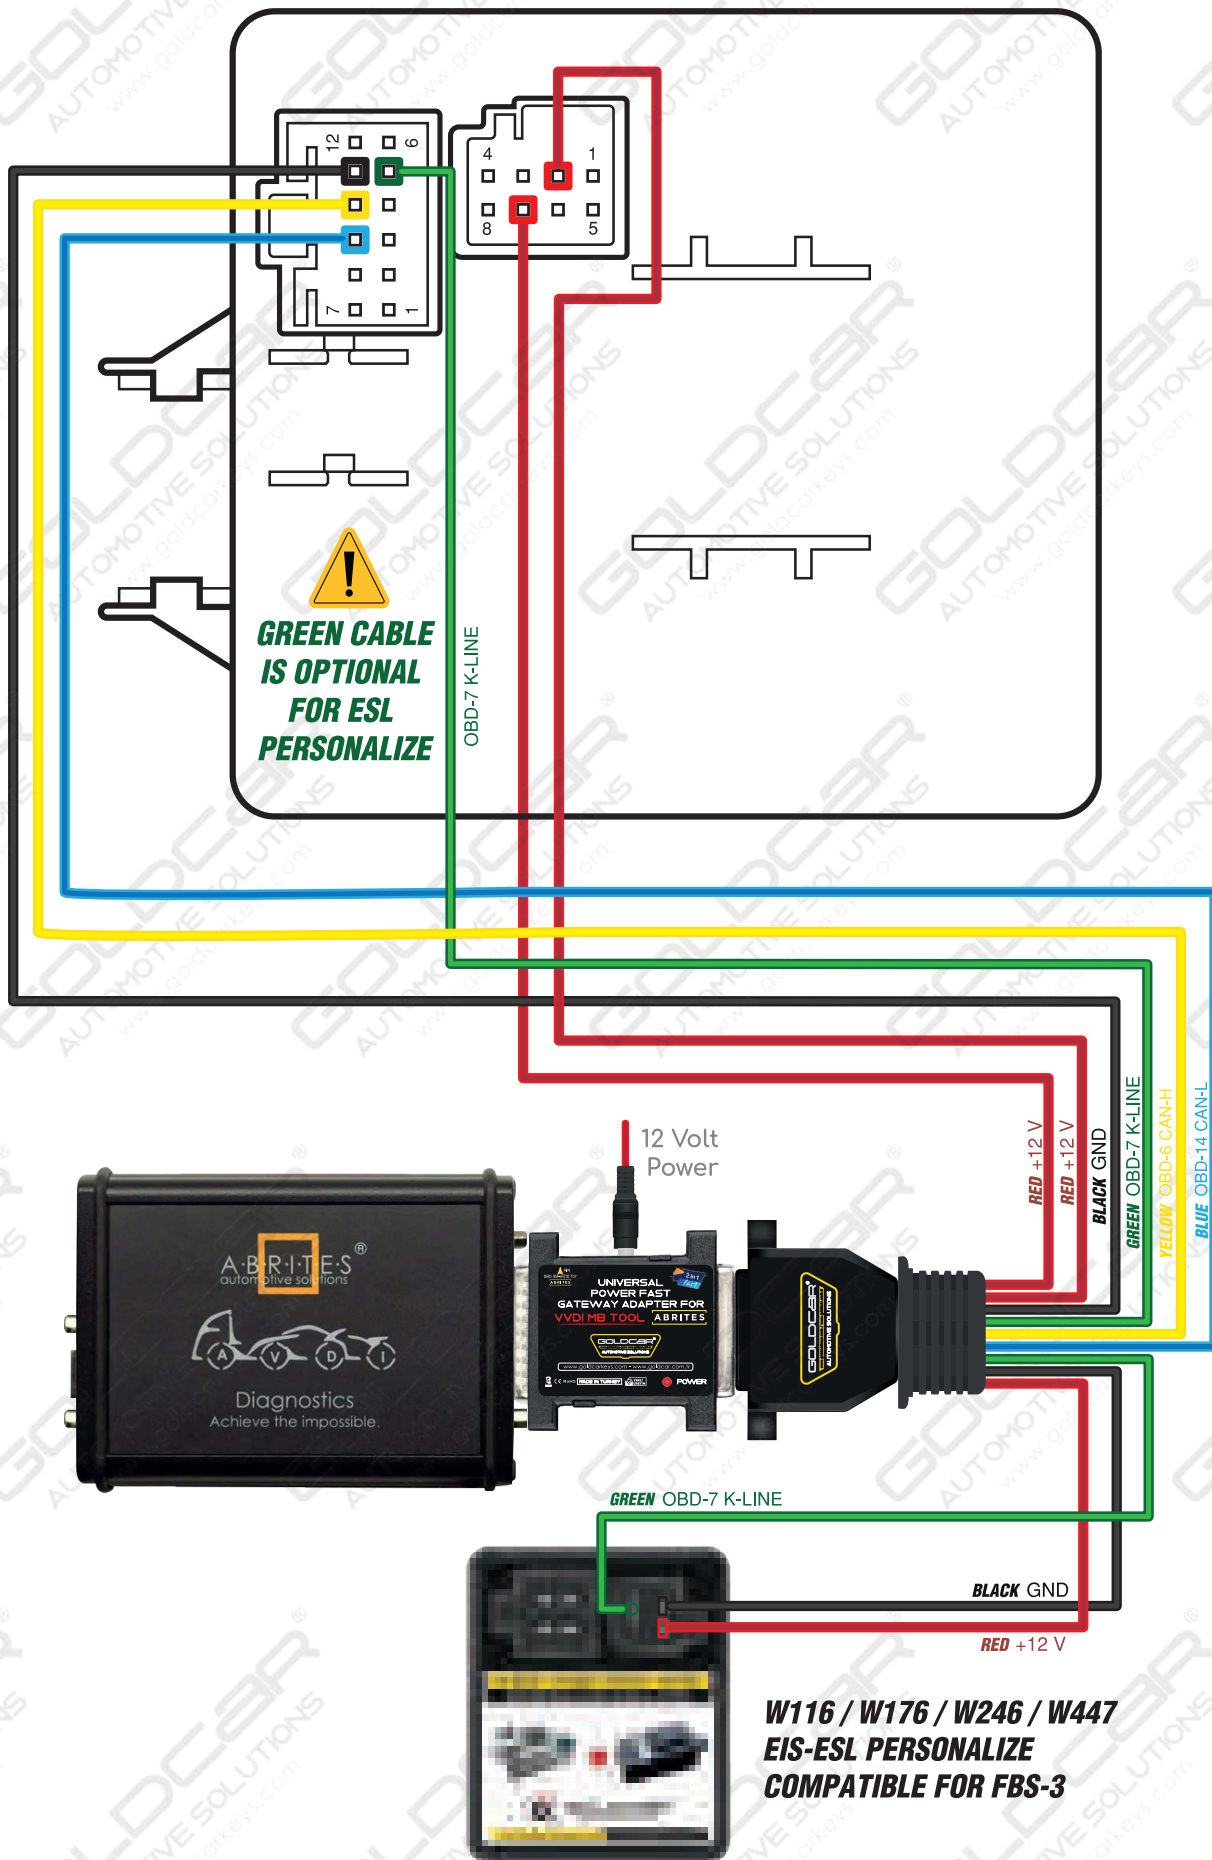

W166 / W176 / W246 / W447