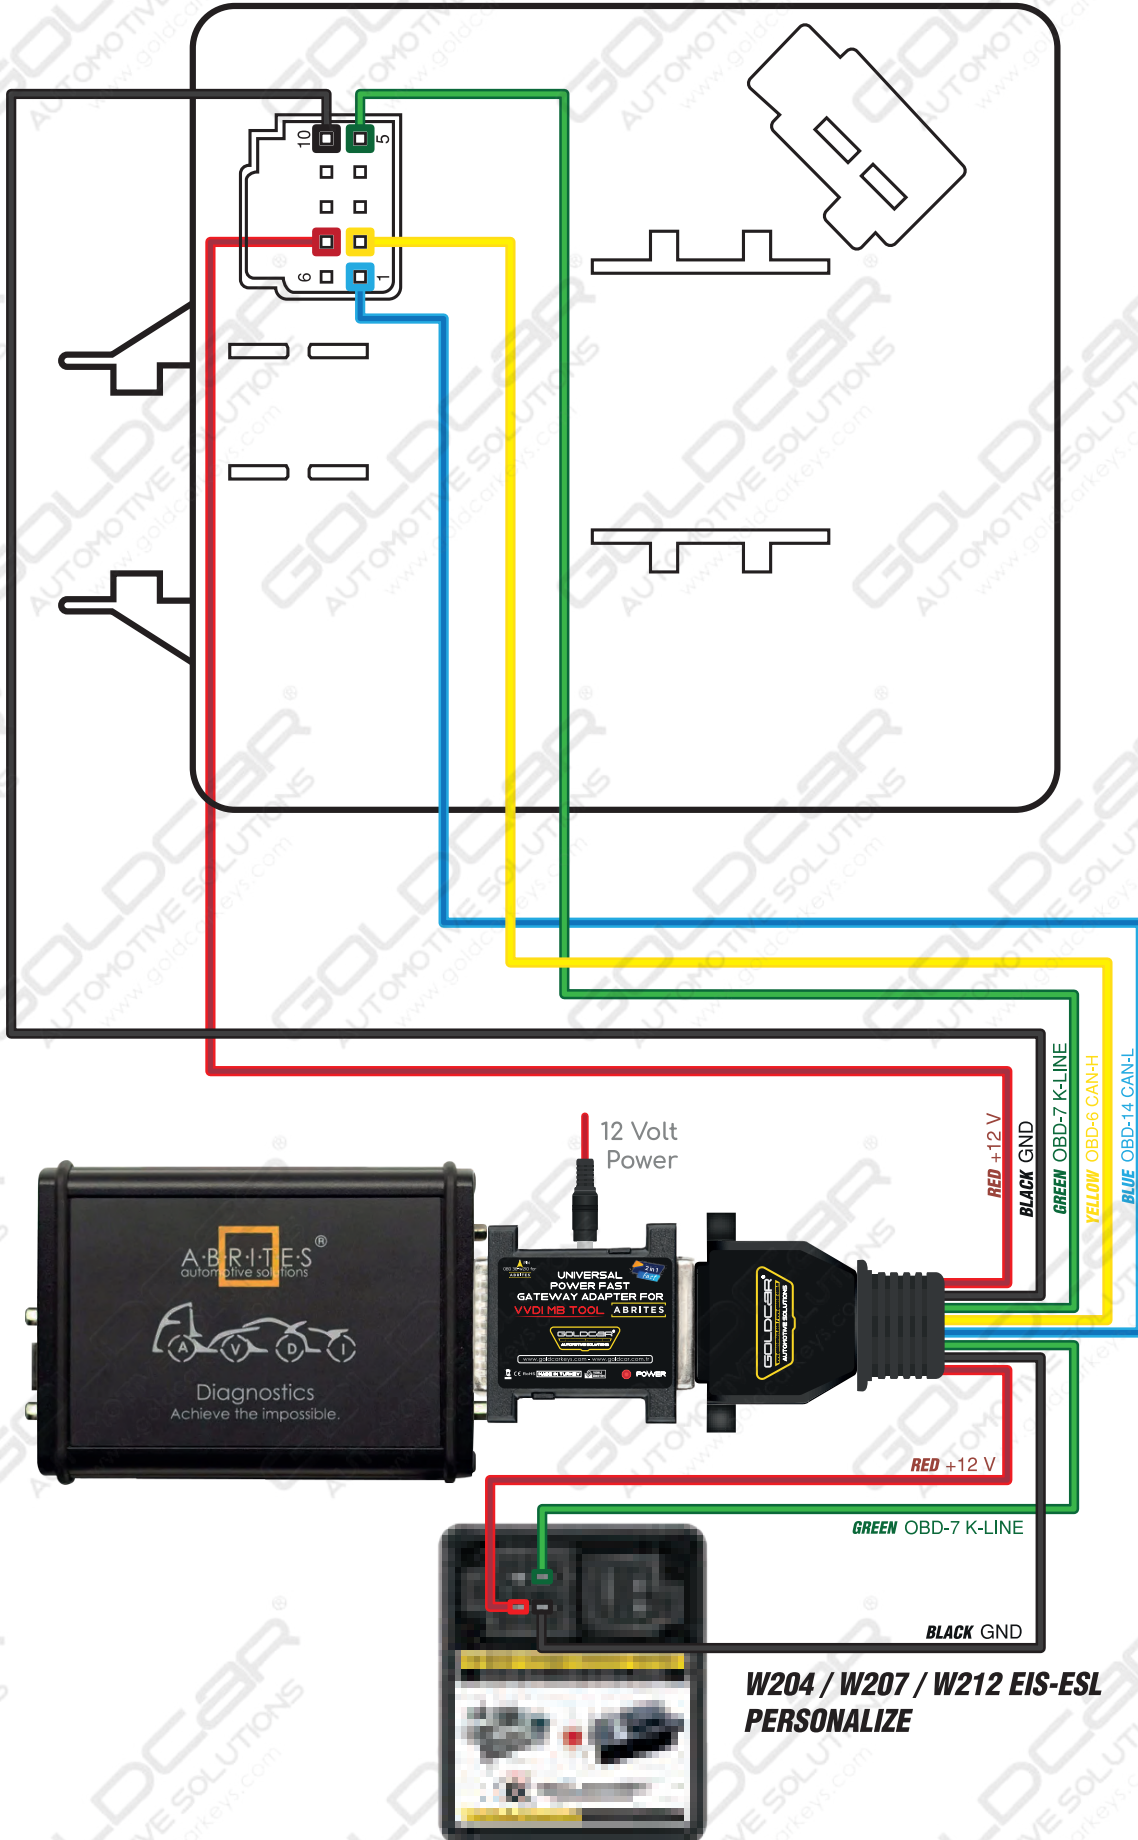

**2in1
fast**

UNIVERSAL POWER FAST + GATEWAY Distribution Box ADAPTER

ABRITES

**VVDI MB
TOOL**

COMPATIBLE

it functions the same as the

Abrites Distribution Box (ZN051)

and allows you to get a faster EIS / EZS Password.

UNIVERSAL POWER FAST GATEWAY ADAPTER FOR VVDI MB TOOL ABRITES

It functions the same as the Abrates Distribution Box (ZN051) and allows you to get a faster eis / ezs password.

GOLDCAR OPTIONAL CABLE SCHEMA

12 Volt Power

D-SUB PINOUT SCHEMA

OBD PINOUT SCHEMA

! +12 V Input

ABRITES READ PASSWORD

1**2****3****4**

W169 / W171 / W209 / W211 W245

W164 / W251

N73

W203 / W639 / VITO / K-LINE

W463 / W639 / VITO / CAN

W906 / SPRINTER

W172 / W204 / W207 / W212

W204 / W207 / W212
W166 / W176 / W246 / W447 (FBS-3)

1

5