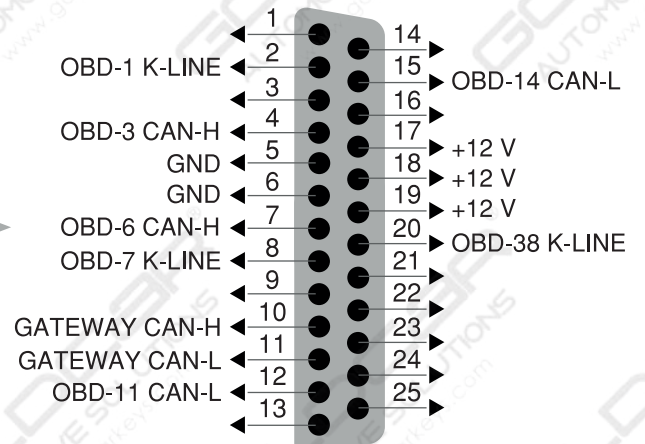

UNIVERSAL POWER FAST GATEWAY ADAPTER FOR VVDI MB TOOL ABRITES

It functions the same as the Abrates Distribution Box (ZN051) and allows you to get a faster eis / ezs password.

GOLDCAR OPTIONAL CABLE SCHEMA

12 Volt Power

D-SUB PINOUT SCHEMA

OBD PINOUT SCHEMA

! +12 V Input

ABRITES READ PASSWORD

1**2****3****4**

W169 / W171 / W209 / W211 W245

W164 / W251