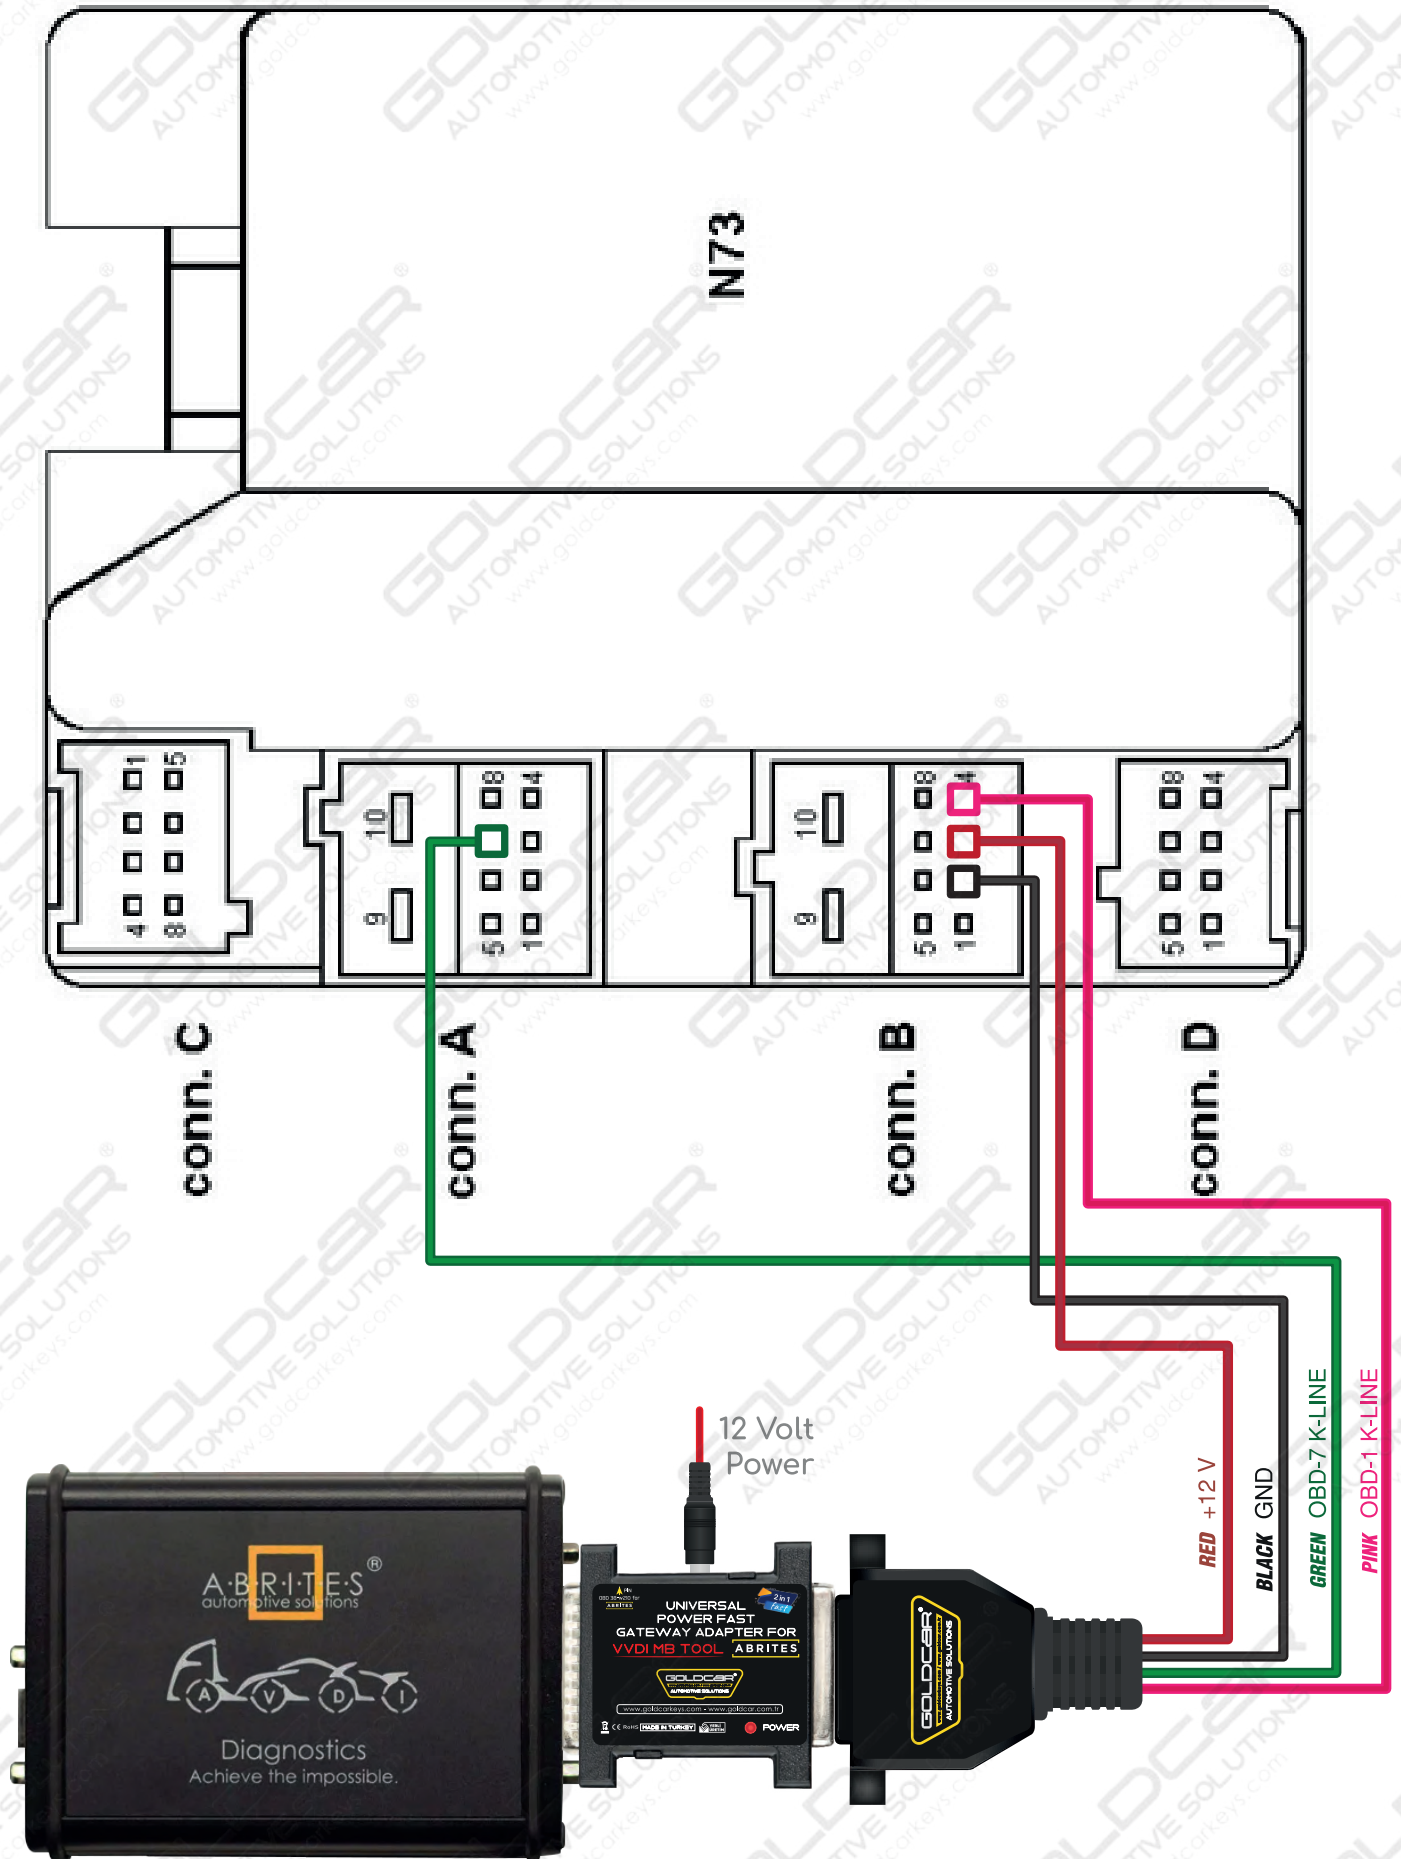

**2in1
fast**

UNIVERSAL POWER FAST + GATEWAY Distribution Box ADAPTER

ABRITES

**VVDI MB
TOOL**

COMPATIBLE

it functions the same as the

Abrites Distribution Box (ZN051)

and allows you to get a faster EIS / EZS Password.

12 Volt Power

D-SUB PINOUT SCHEMA

OBD PINOUT SCHEMA

! +12 V Input

ABRITES READ PASSWORD

1**2****3****4**

W169 / W171 / W209 / W211 W245

W164 / W251

N73

conn. A

conn. B

W221 / W216

N73

W202 / W208 / W210

N73

W215 / W220 / R230

N73

W203 / W639 / VITO / K-LINE

W463 / W639 / VITO / CAN

W906 / SPRINTER

W172 / W204 / W207 / W212

W204 / W207 / W212
W166 / W176 / W246 / W447 (FBS-3)

1

5