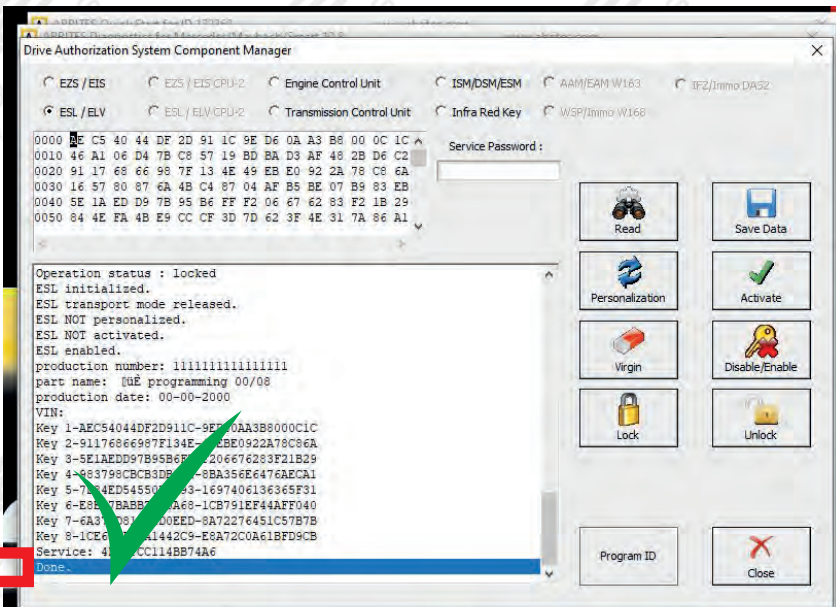

W204 / W207 / W212 W166 / W176 / W246 / W447 (FBS-3)

EIS-ESL PERSONALIZE