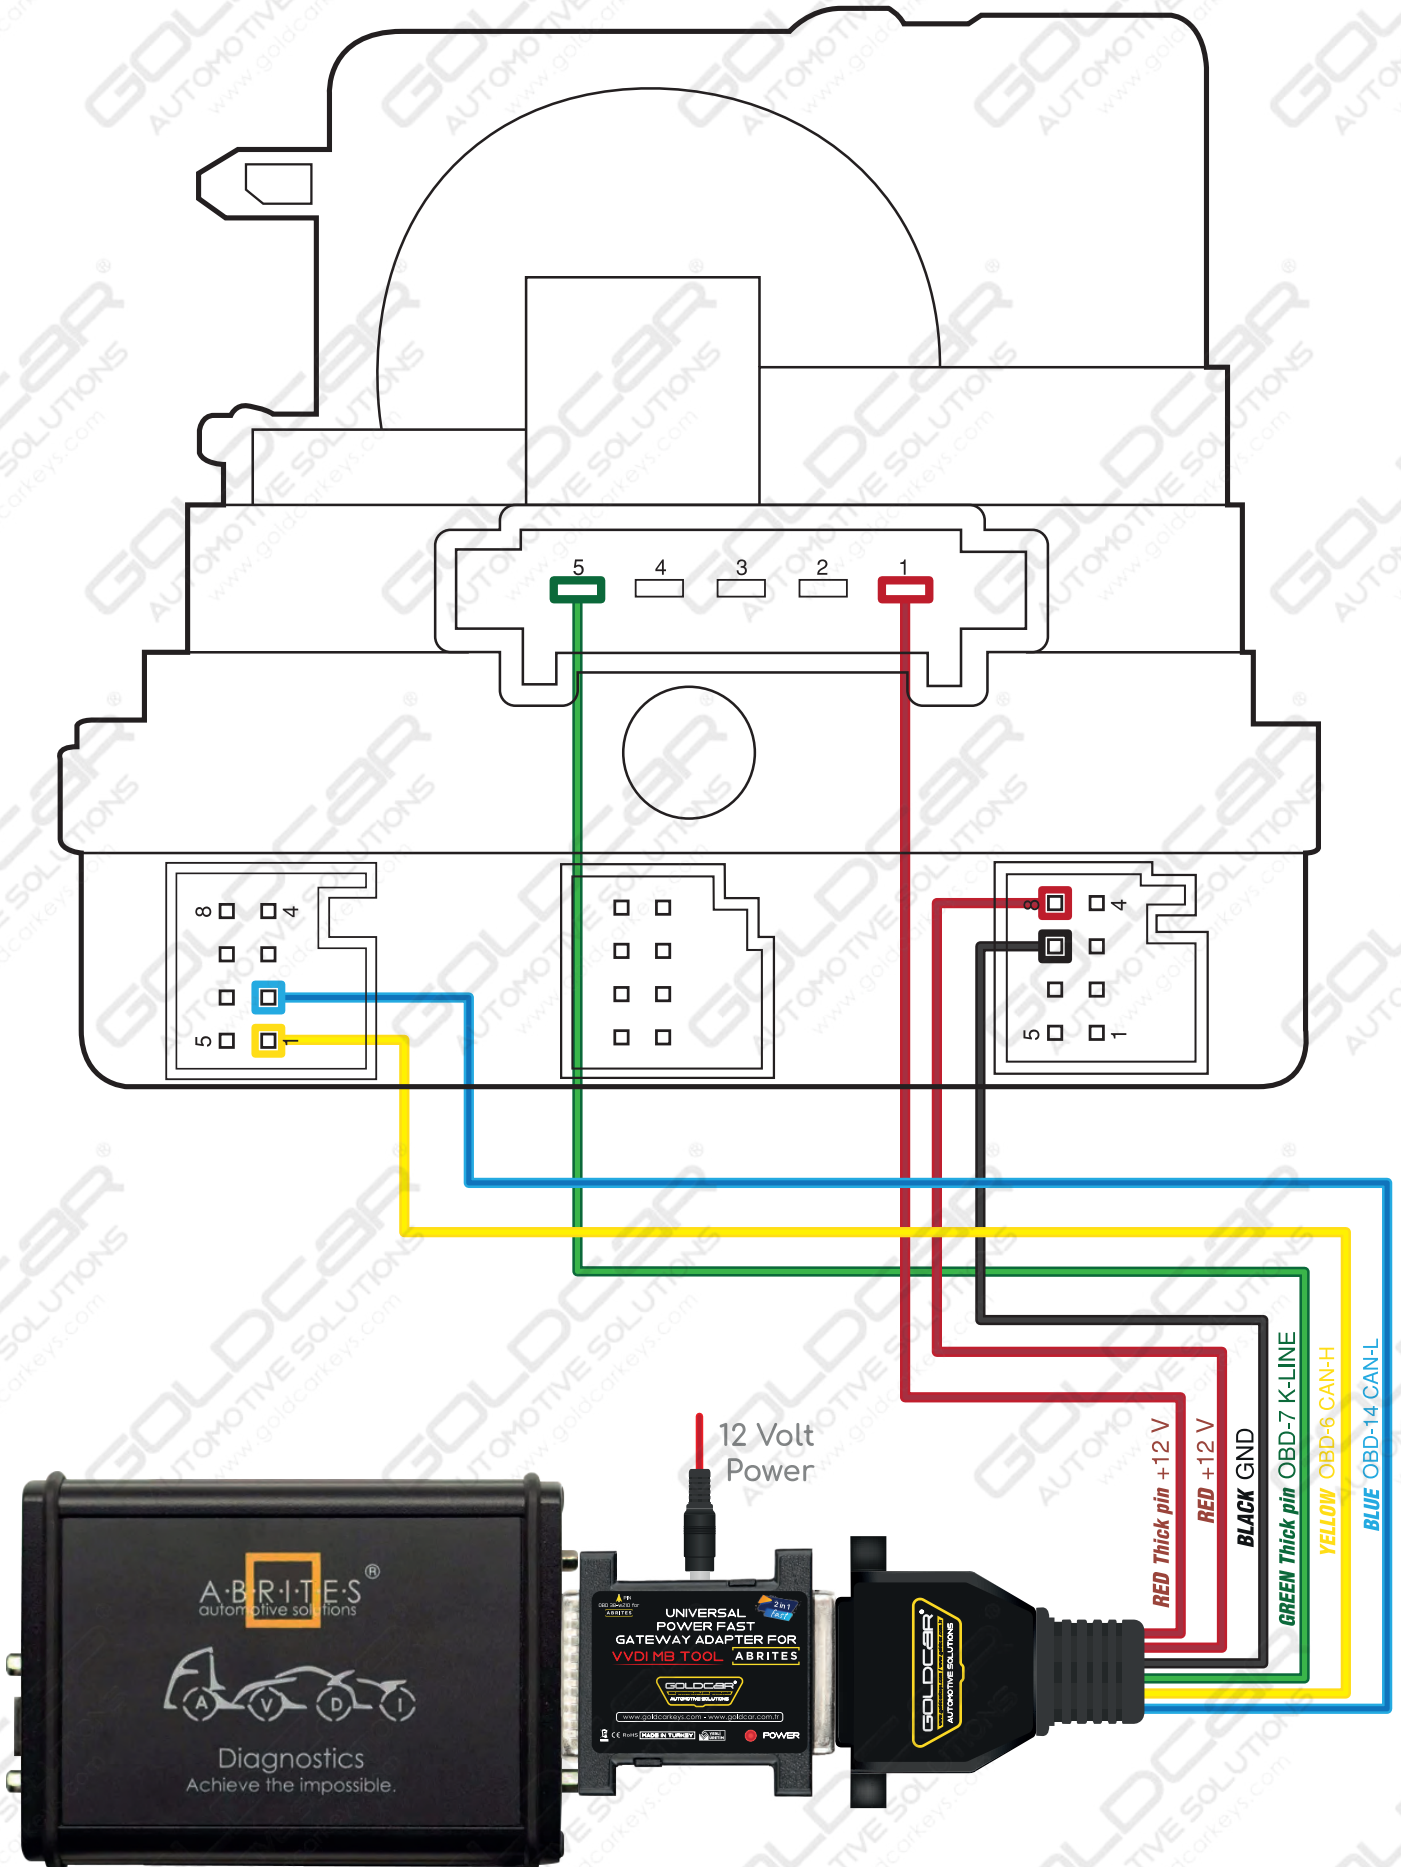

**2in1
fast**

UNIVERSAL POWER FAST + GATEWAY Distribution Box ADAPTER

ABRITES

**VVDI MB
TOOL**

COMPATIBLE

it functions the same as the

Abrites Distribution Box (ZN051)

and allows you to get a faster EIS / EZS Password.

UNIVERSAL POWER FAST GATEWAY ADAPTER FOR VVDI MB TOOL ABRITES

It functions the same as the Abrates Distribution Box (ZN051) and allows you to get a faster eis / ezs password.

GOLDCAR OPTIONAL CABLE SCHEMA

12 Volt Power

D-SUB PINOUT SCHEMA

OBD PINOUT SCHEMA

! +12 V Input

ABRITES READ PASSWORD

1**2****3****4**

W169 / W171 / W209 / W211 W245

W164 / W251

N73

W203 / W639 / VITO / K-LINE

W463 / W639 / VITO / CAN

W906 / SPRINTER

W172 / W204 / W207 / W212

W204 / W207 / W212
W166 / W176 / W246 / W447 (FBS-3)

1

5