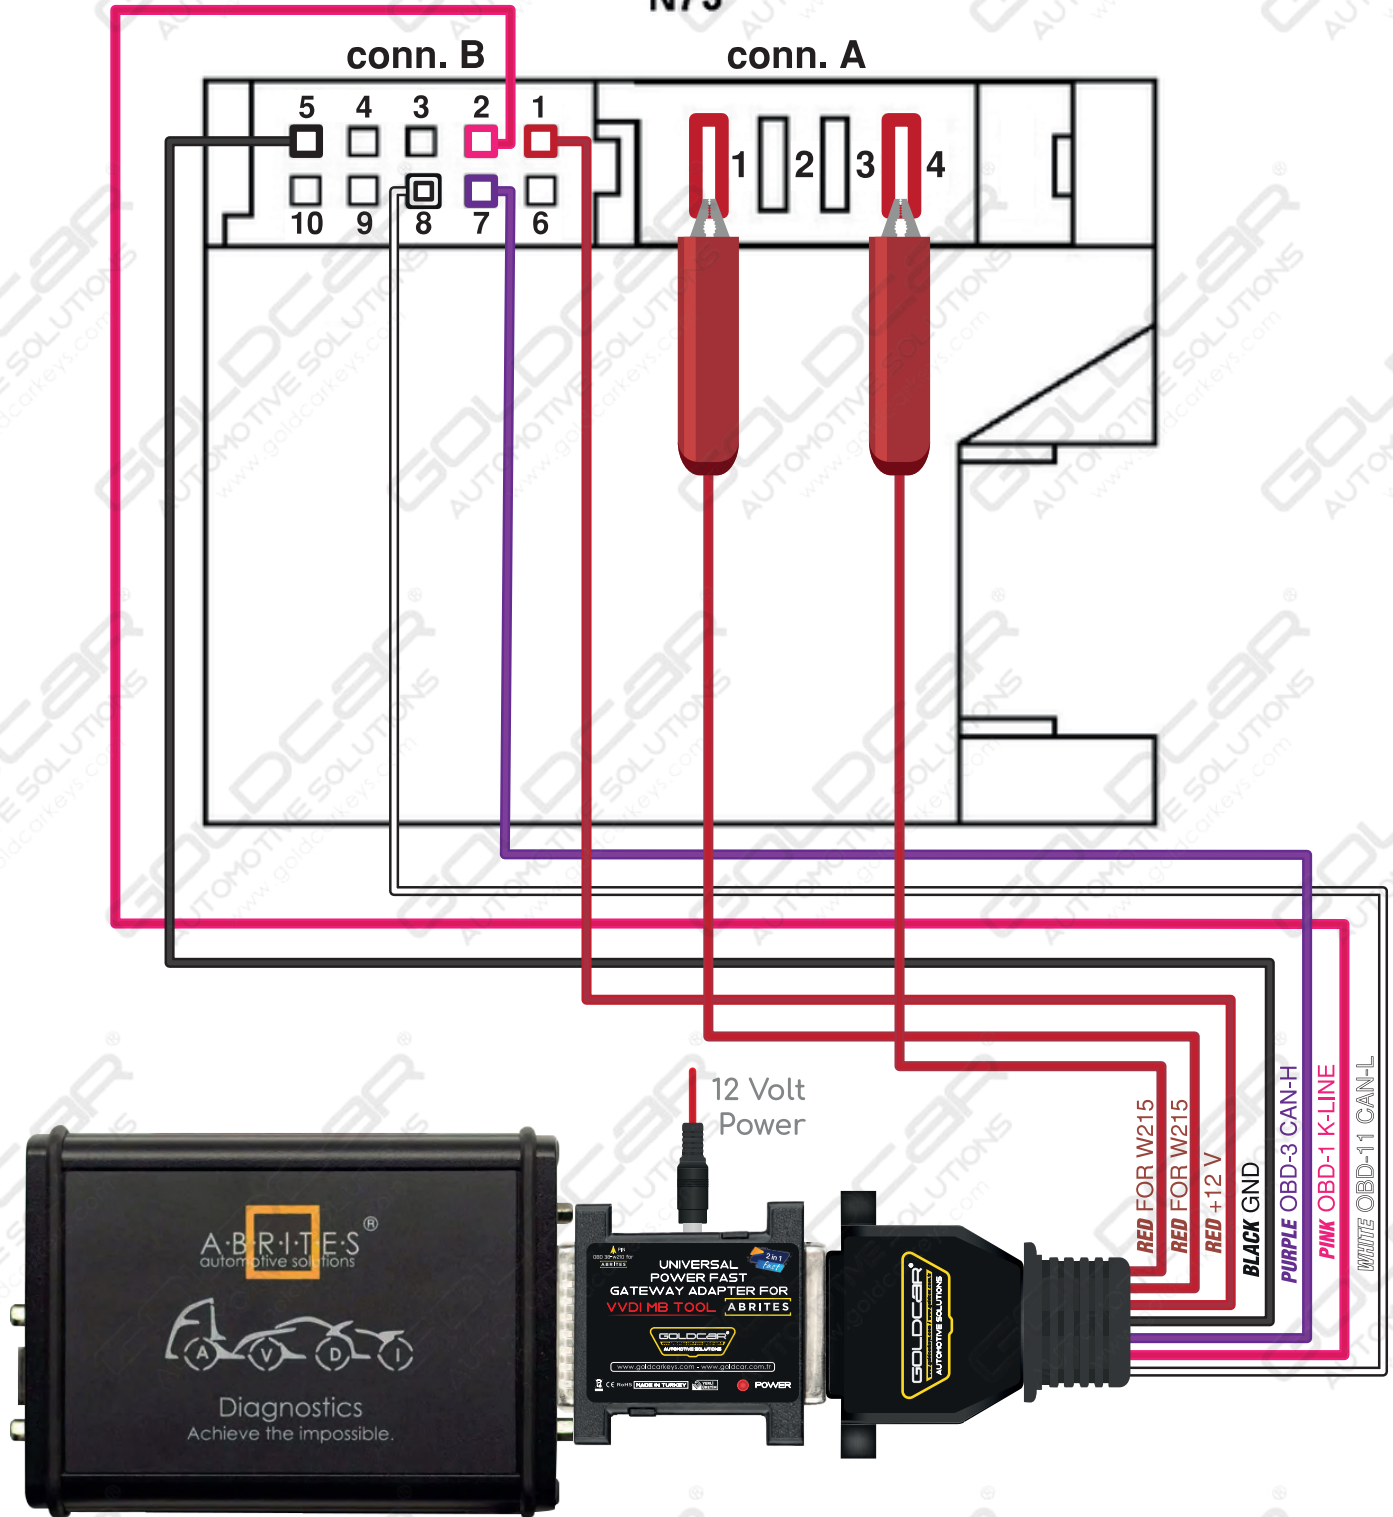

**2in1
fast**

UNIVERSAL POWER FAST + GATEWAY Distribution Box ADAPTER

ABRITES

**VVDI MB
TOOL**

COMPATIBLE

it functions the same as the

Abrites Distribution Box (ZN051)

and allows you to get a faster EIS / EZS Password.

UNIVERSAL POWER FAST GATEWAY ADAPTER FOR VVDI MB TOOL ABRITES

It functions the same as the Abrates Distribution Box (ZN051) and allows you to get a faster eis / ezs password.

GOLDCAR OPTIONAL CABLE SCHEMA

12 Volt Power

D-SUB PINOUT SCHEMA

OBD PINOUT SCHEMA

! +12 V Input

ABRITES READ PASSWORD

1**2****3****4**

W169 / W171 / W209 / W211 W245

W164 / W251

N73

W203 / W639 / VITO / K-LINE

W463 / W639 / VITO / CAN

W906 / SPRINTER

W172 / W204 / W207 / W212

W204 / W207 / W212
W166 / W176 / W246 / W447 (FBS-3)

1

5