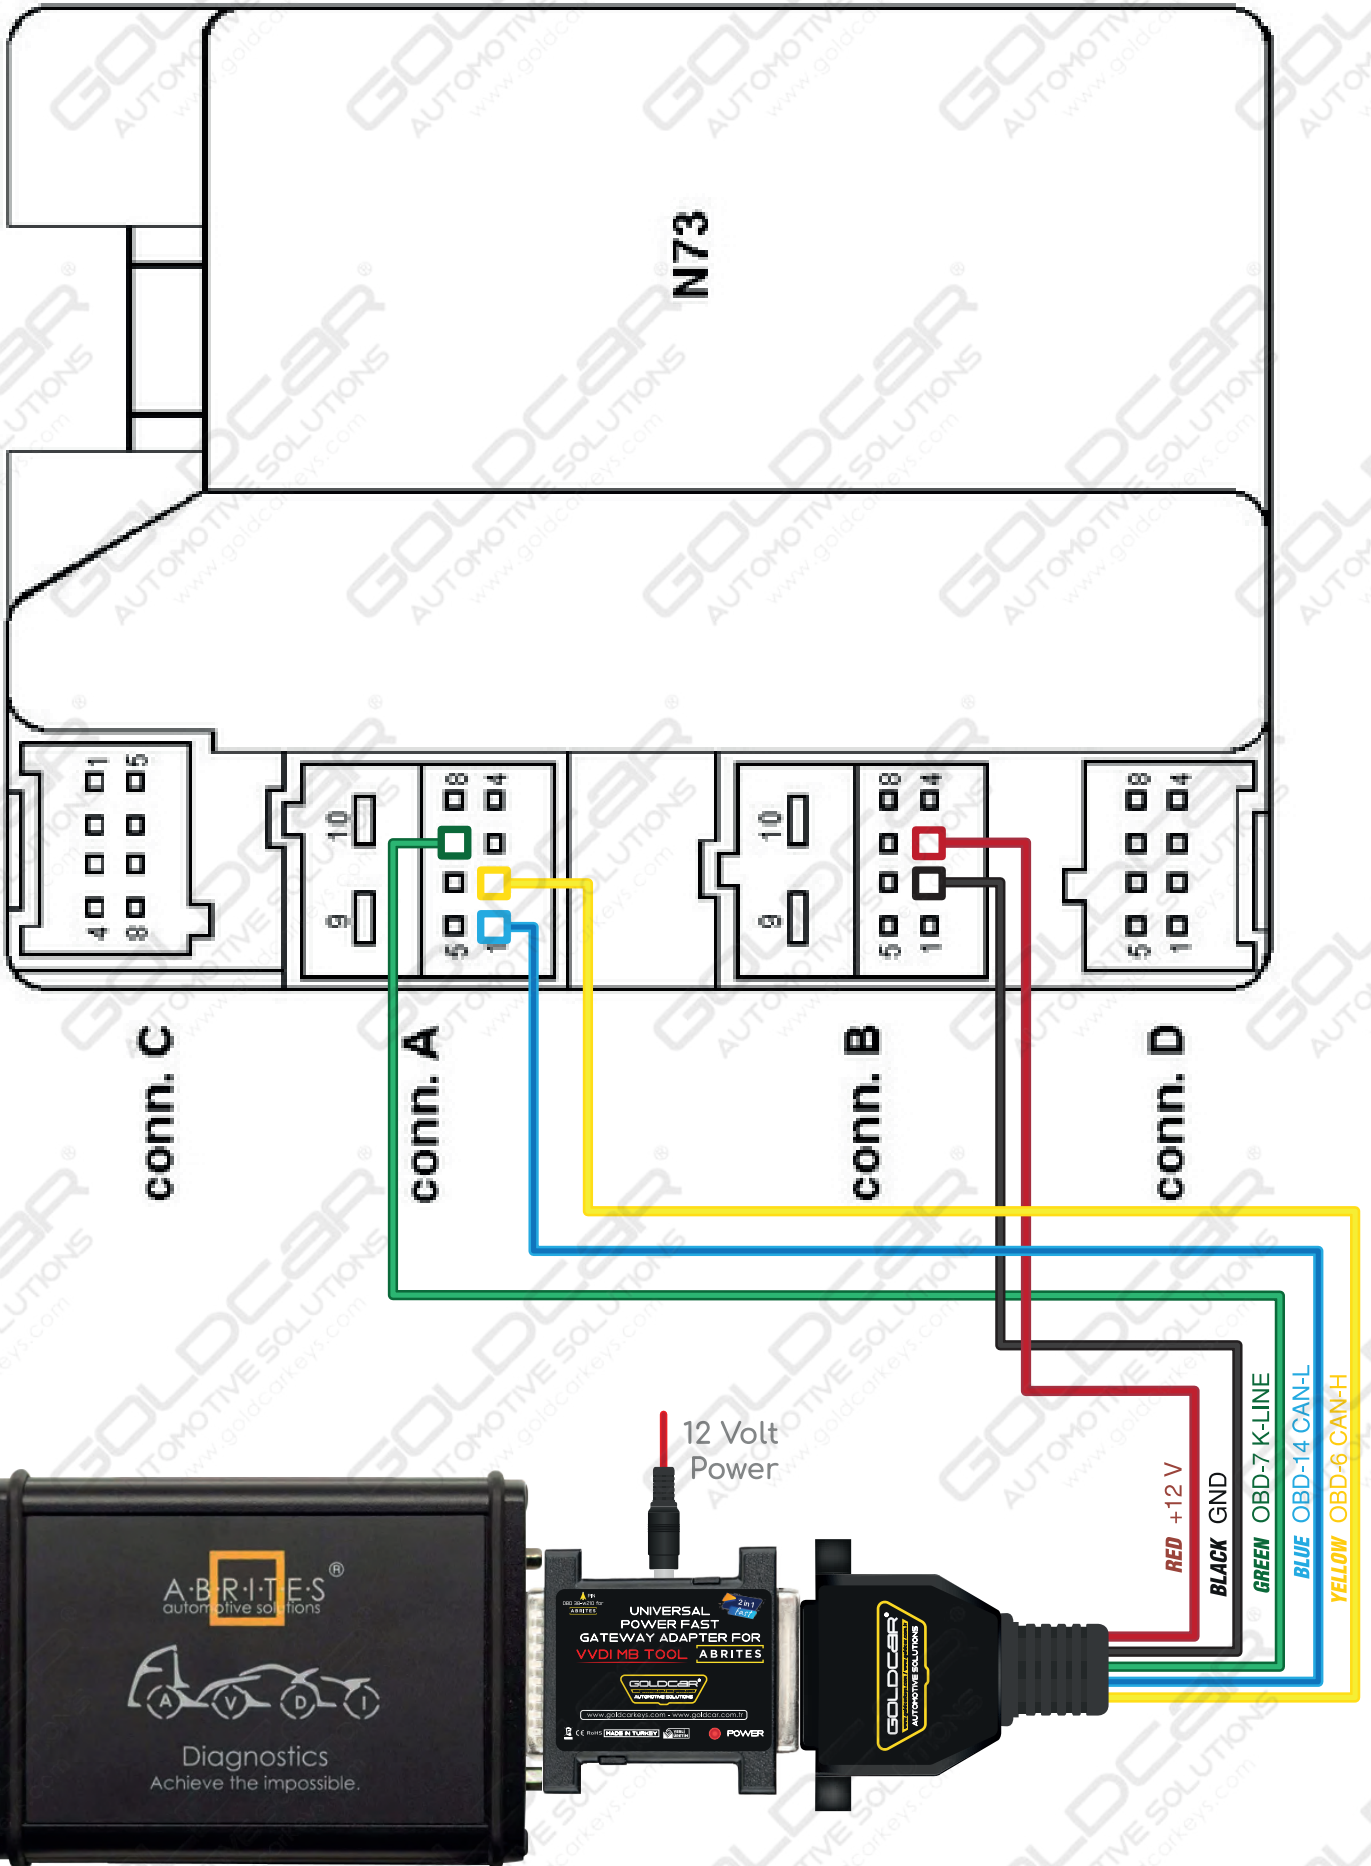

W463 / W639 / VITO / CAN