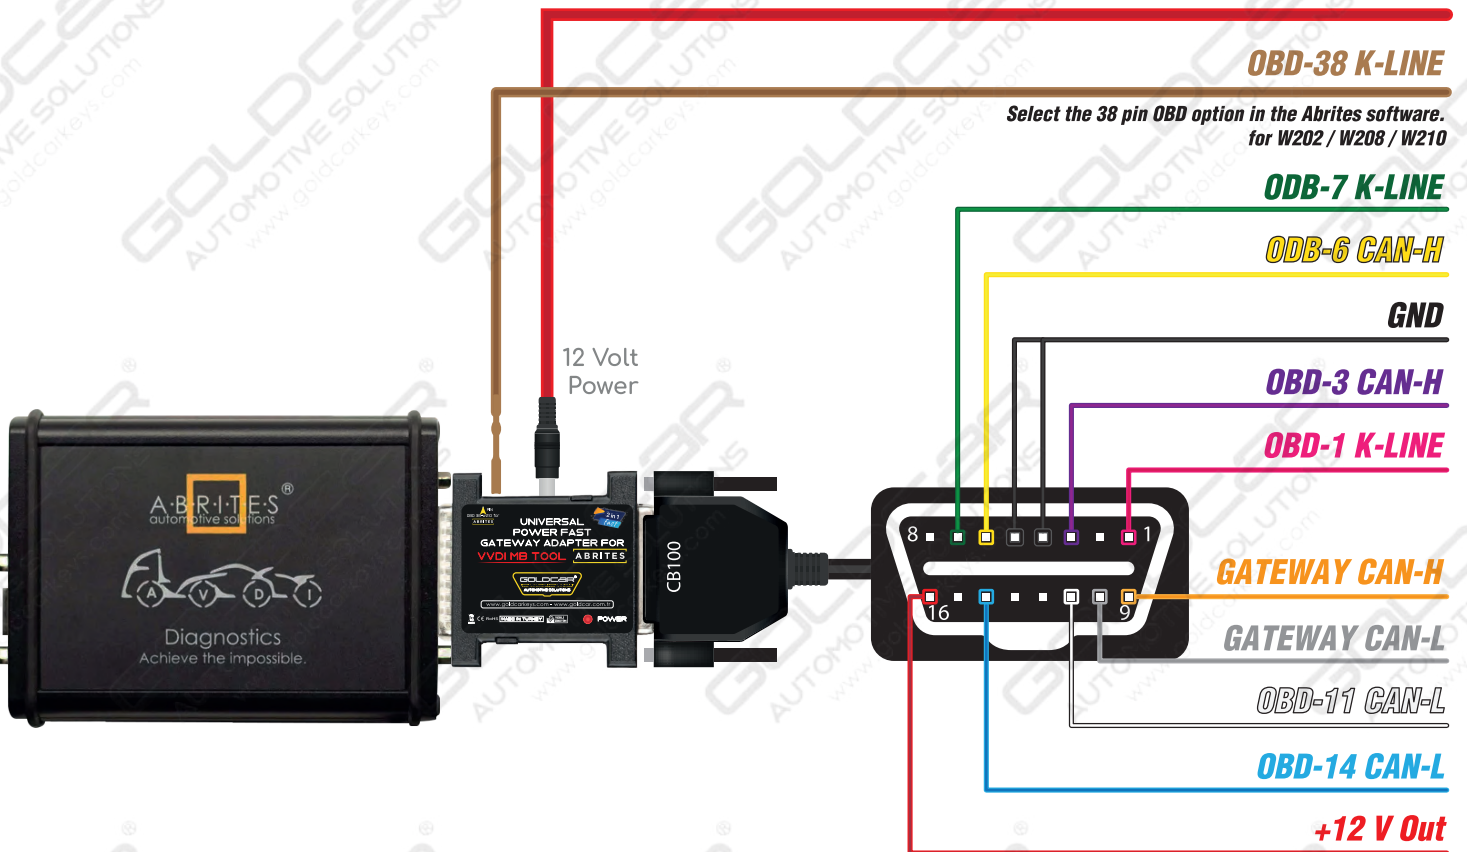

**2in1
fast**

UNIVERSAL POWER FAST + GATEWAY Distribution Box ADAPTER

ABRITES

**VVDI MB
TOOL**

COMPATIBLE

it functions the same as the

Abrites Distribution Box (ZN051)

and allows you to get a faster EIS / EZS Password.

UNIVERSAL POWER FAST GATEWAY ADAPTER FOR VVDI MB TOOL ABRITES

It functions the same as the Abrates Distribution Box (ZN051) and allows you to get a faster eis / ezs password.

GOLDCAR OPTIONAL CABLE SCHEMA

12 Volt Power

D-SUB PINOUT SCHEMA

OBD PINOUT SCHEMA

! +12 V Input

ABRITES READ PASSWORD

1**2****3****4**

W169 / W171 / W209 / W211 W245

W164 / W251