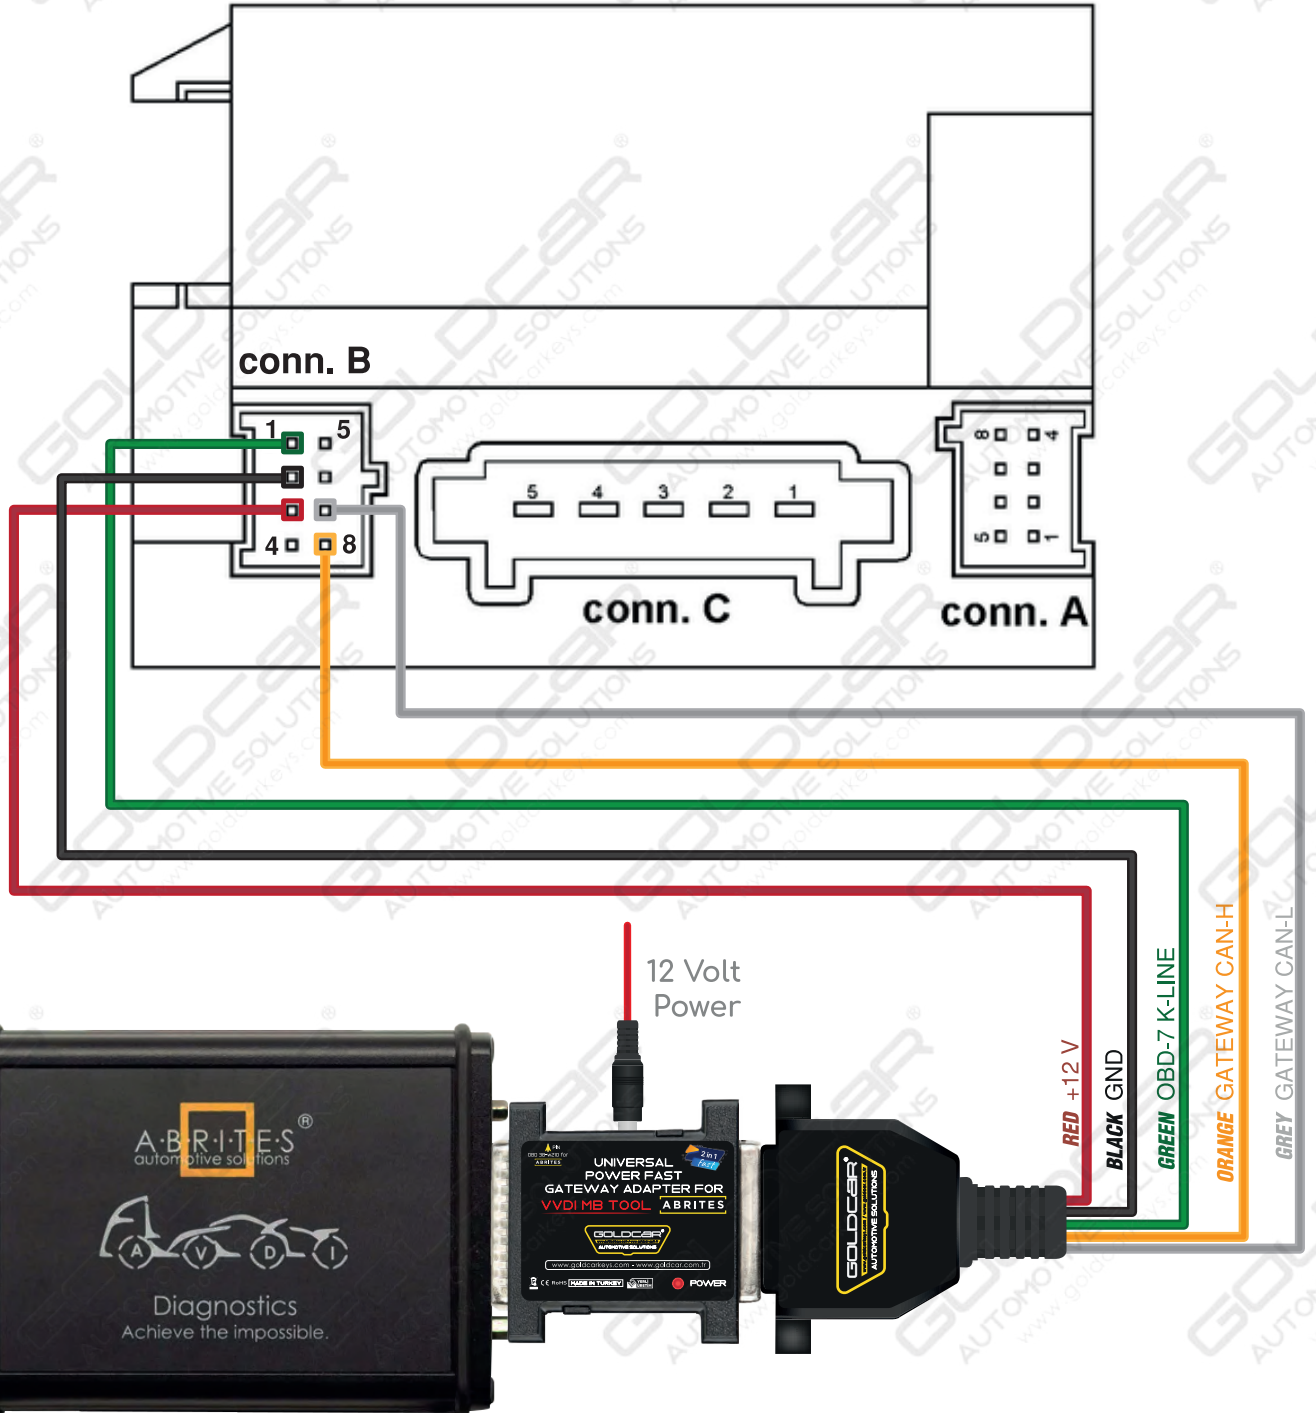

**2in1
fast**

UNIVERSAL POWER FAST + GATEWAY Distribution Box ADAPTER

ABRITES

**VVDI MB
TOOL**

COMPATIBLE

it functions the same as the

Abrites Distribution Box (ZN051)

and allows you to get a faster EIS / EZS Password.

UNIVERSAL POWER FAST GATEWAY ADAPTER FOR VVDI MB TOOL ABRITES

It functions the same as the Abrates Distribution Box (ZN051) and allows you to get a faster eis / ezs password.

GOLDCAR OPTIONAL CABLE SCHEMA

12 Volt Power

D-SUB PINOUT SCHEMA

OBD PINOUT SCHEMA

! +12 V Input

ABRITES READ PASSWORD

1**2****3****4**

W169 / W171 / W209 / W211 W245

W164 / W251

N73

W203 / W639 / VITO / K-LINE

W463 / W639 / VITO / CAN

W906 / SPRINTER

W172 / W204 / W207 / W212

W204 / W207 / W212
W166 / W176 / W246 / W447 (FBS-3)

1

5