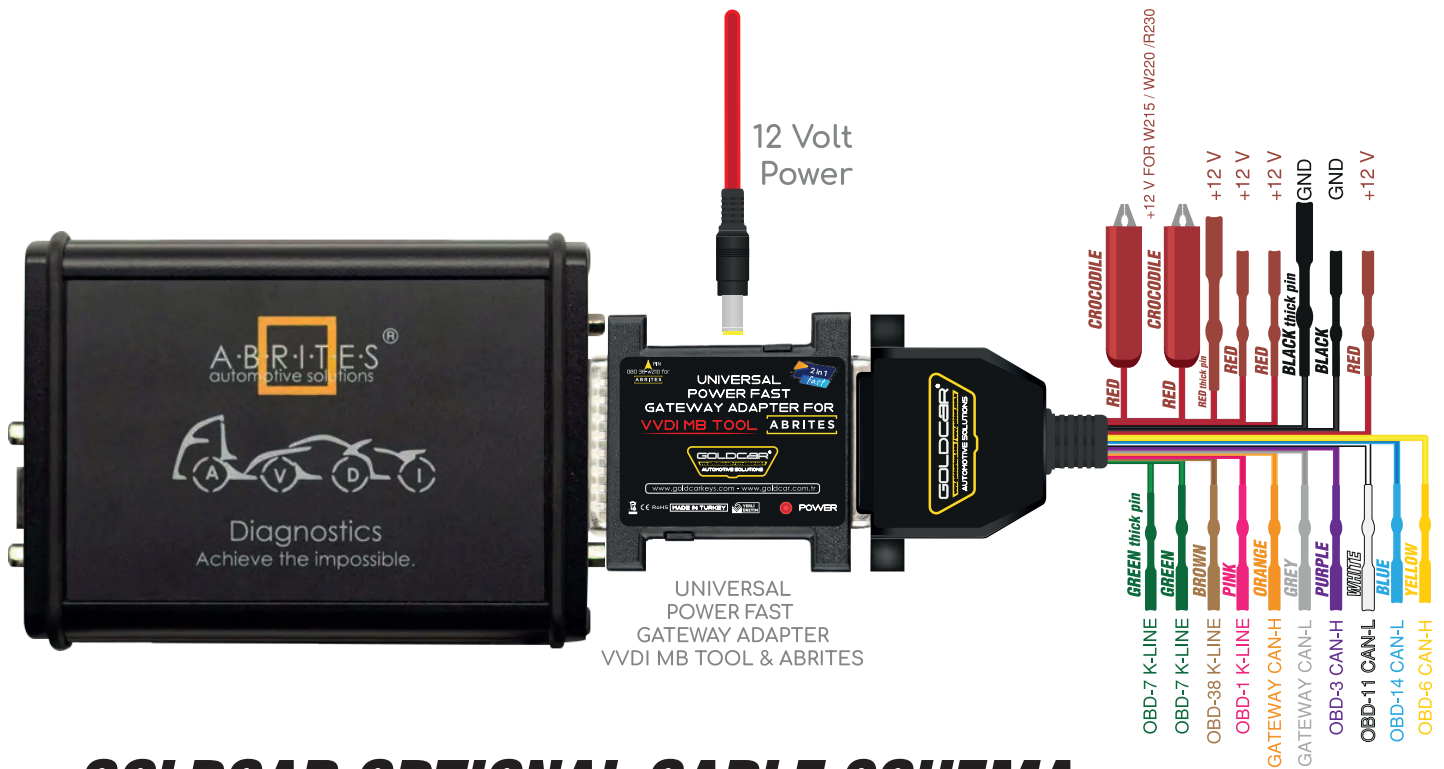

**2in1
fast**

UNIVERSAL POWER FAST + GATEWAY Distribution Box ADAPTER

ABRITES

**VVDI MB
TOOL**

COMPATIBLE

it functions the same as the

Abrites Distribution Box (ZN051)

and allows you to get a faster EIS / EZS Password.

UNIVERSAL POWER FAST GATEWAY ADAPTER FOR VVDI MB TOOL ABRITES

It functions the same as the Abrates Distribution Box (ZN051) and allows you to get a faster eis / ezs password.

GOLDCAR OPTIONAL CABLE SCHEMA

12 Volt Power

D-SUB PINOUT SCHEMA

OBD PINOUT SCHEMA

! +12 V Input

ABRITES READ PASSWORD

1**2****3****4**

W169 / W171 / W209 / W211 W245

W164 / W251