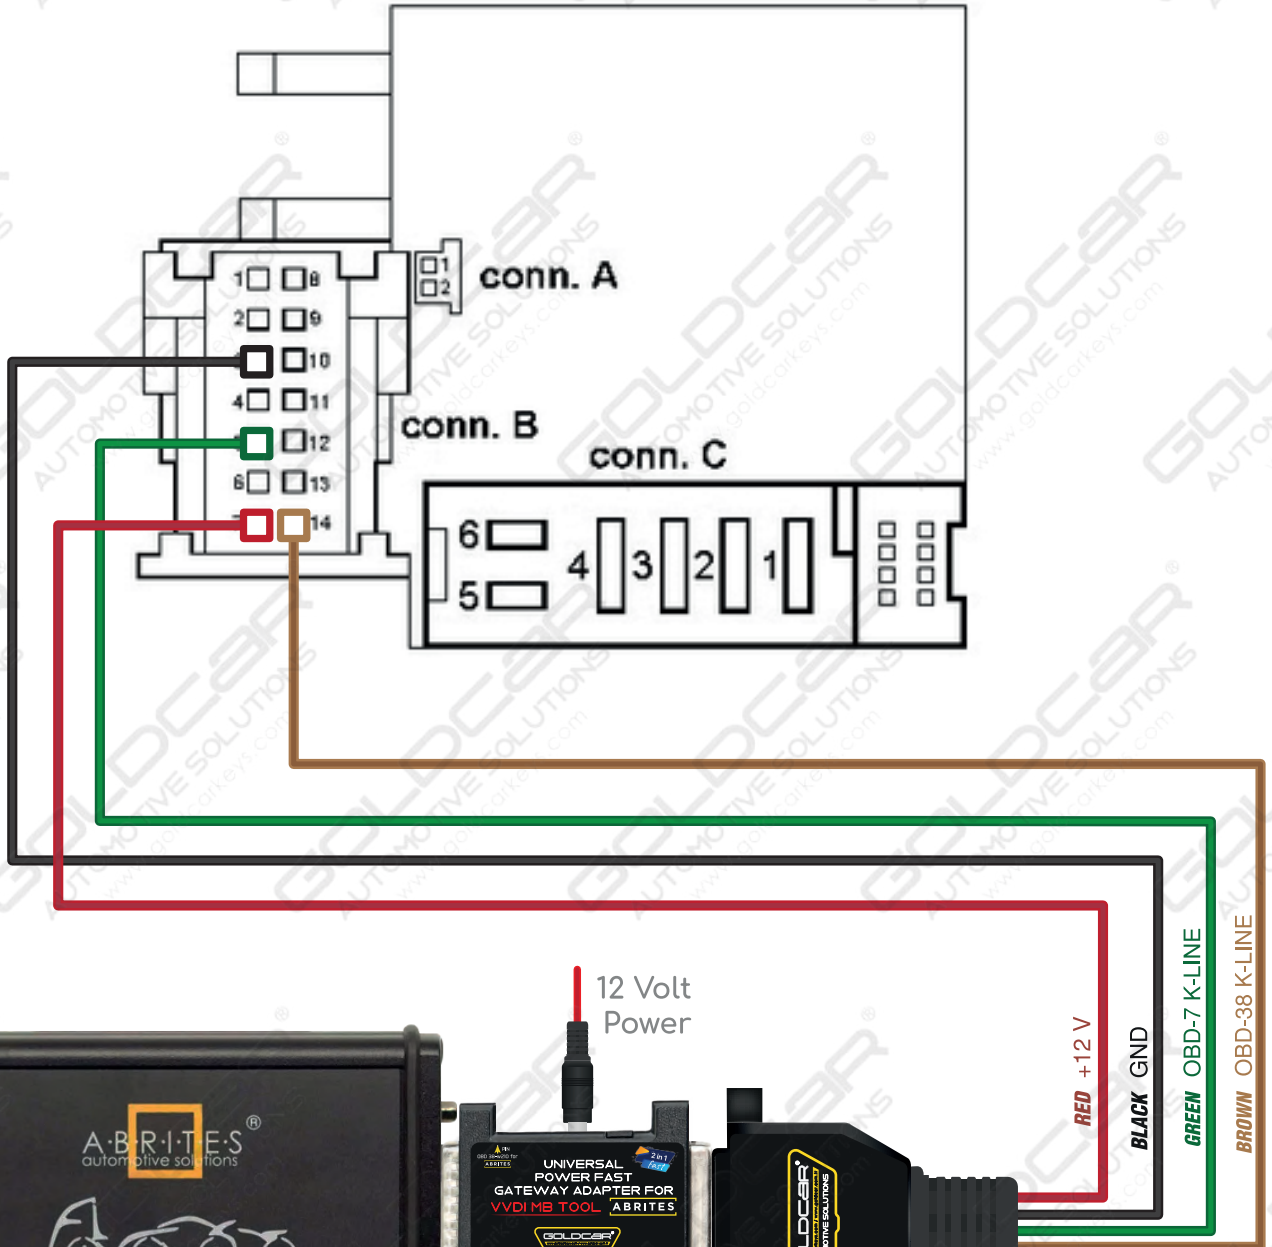

**2in1
fast**

UNIVERSAL POWER FAST + GATEWAY Distribution Box ADAPTER

ABRITES

**VVDI MB
TOOL**

COMPATIBLE

it functions the same as the

Abrites Distribution Box (ZN051)

and allows you to get a faster EIS / EZS Password.

UNIVERSAL POWER FAST GATEWAY ADAPTER FOR VVDI MB TOOL ABRITES

It functions the same as the Abrates Distribution Box (ZN051) and allows you to get a faster eis / ezs password.

GOLDCAR OPTIONAL CABLE SCHEMA

12 Volt Power

D-SUB PINOUT SCHEMA

OBD PINOUT SCHEMA

! +12 V Input

ABRITES READ PASSWORD

1**2****3****4**

W169 / W171 / W209 / W211 W245

W164 / W251

N73

conn. A

conn. B

W221 / W216

N73

W202 / W208 / W210

N73

W215 / W220 / R230