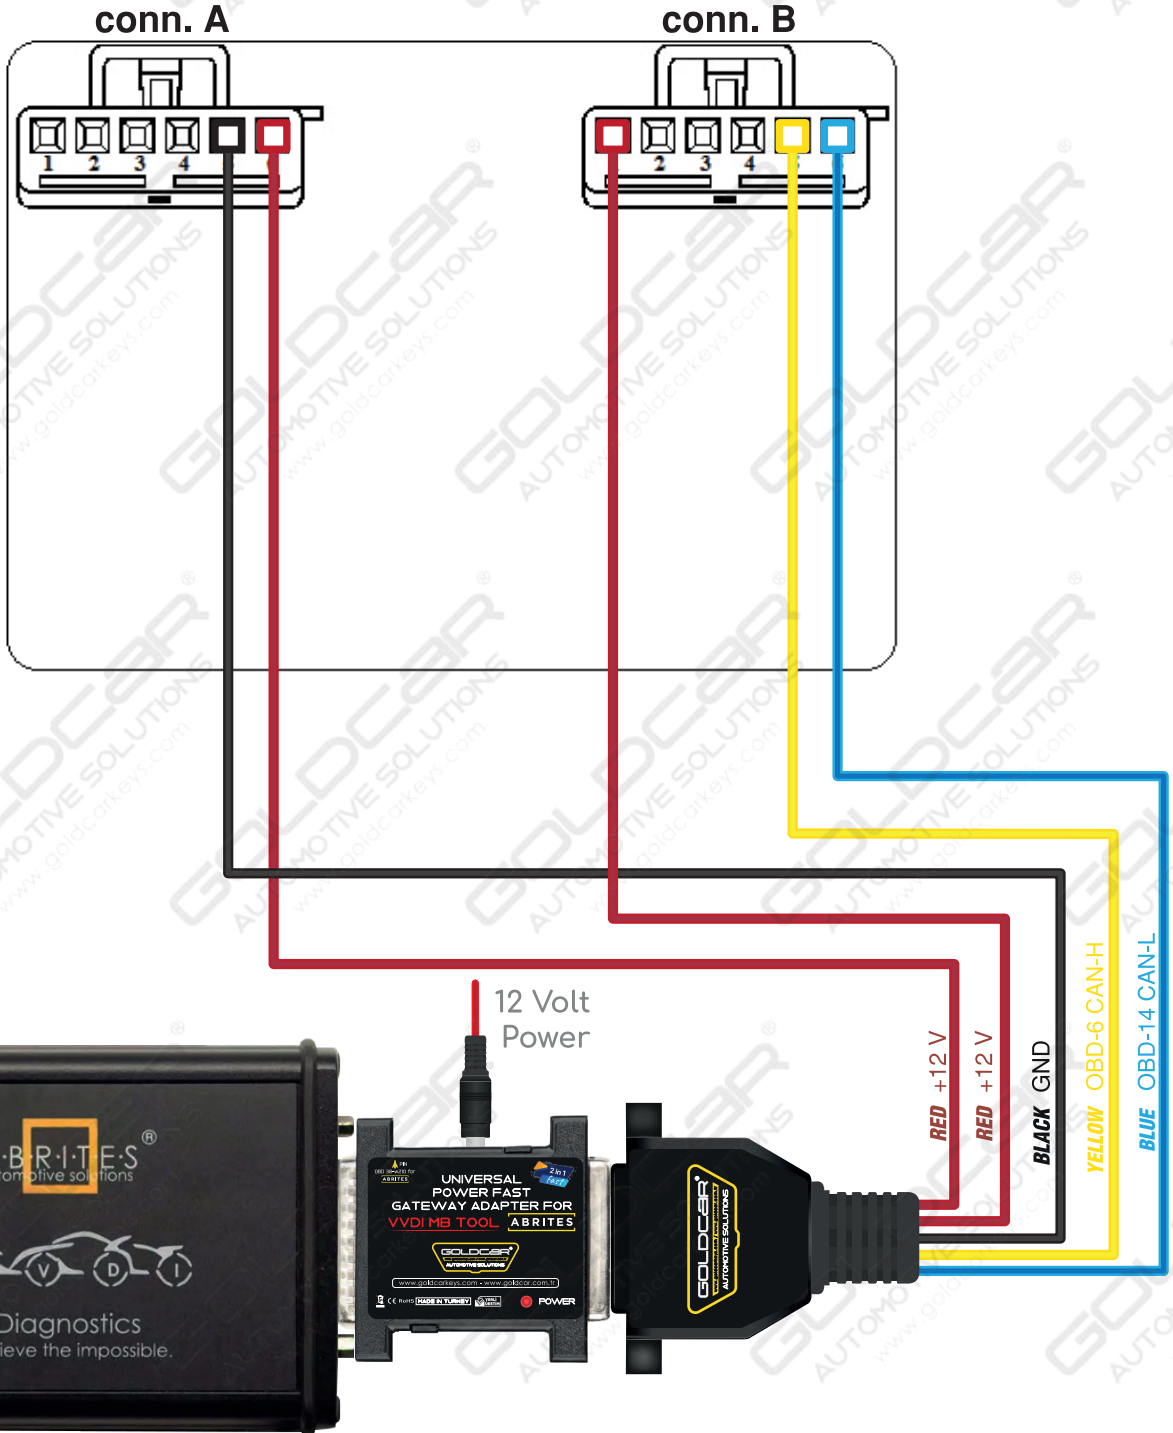

W221 / W216

N73