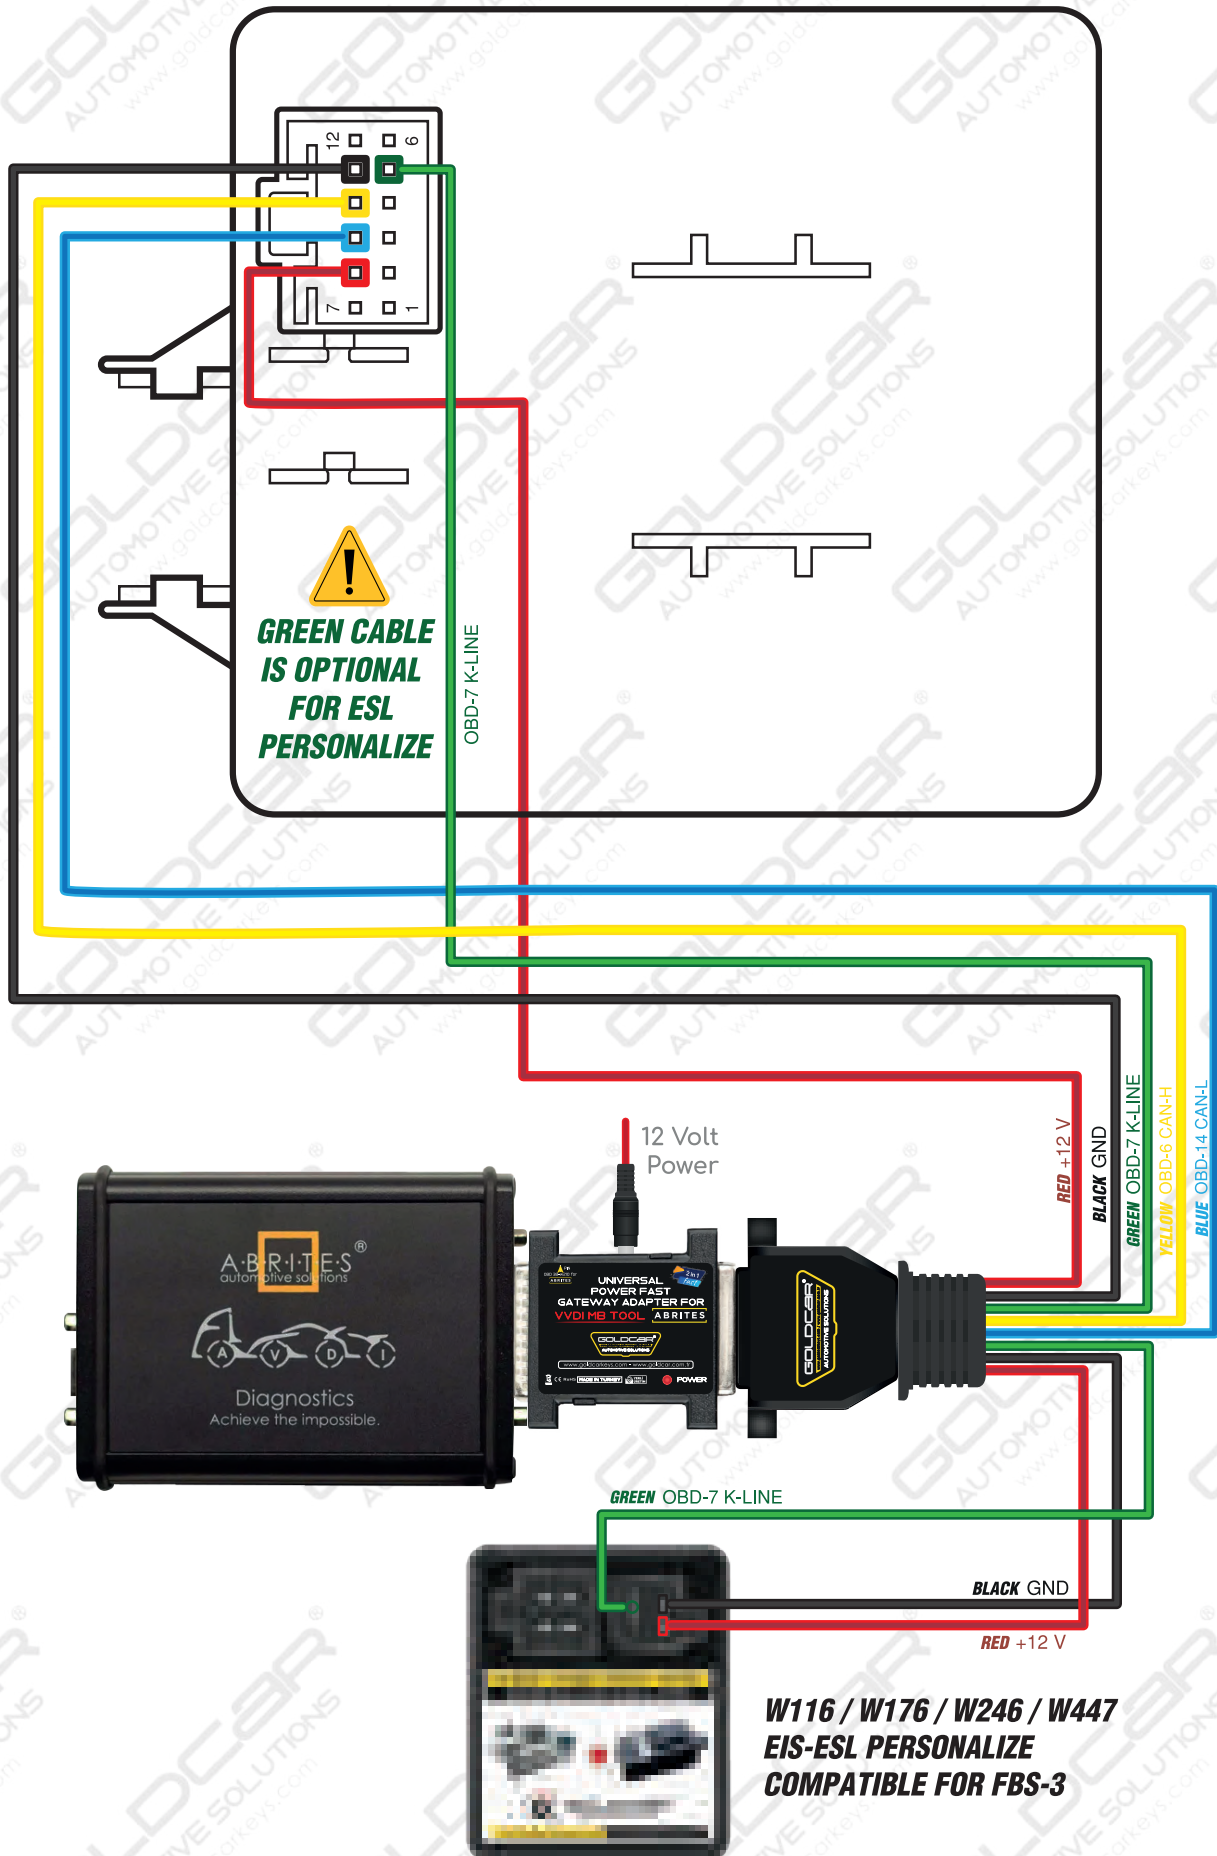

W166 / W176 / W246 / W447