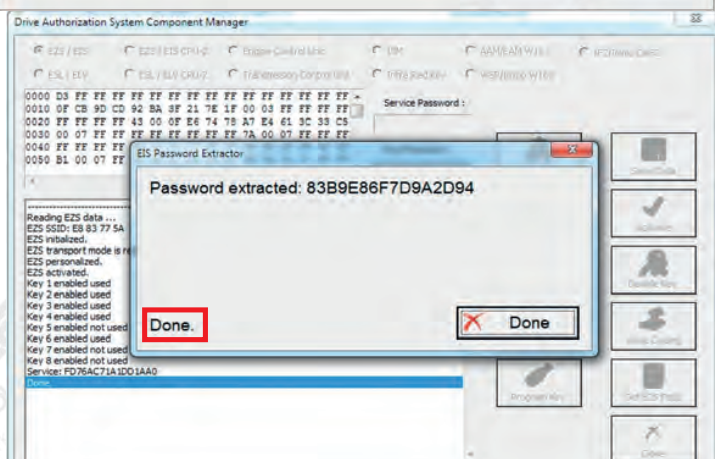

AVDI READ PASSWORD

1

2

3

4

Progress 3 of up to 8192

Done.