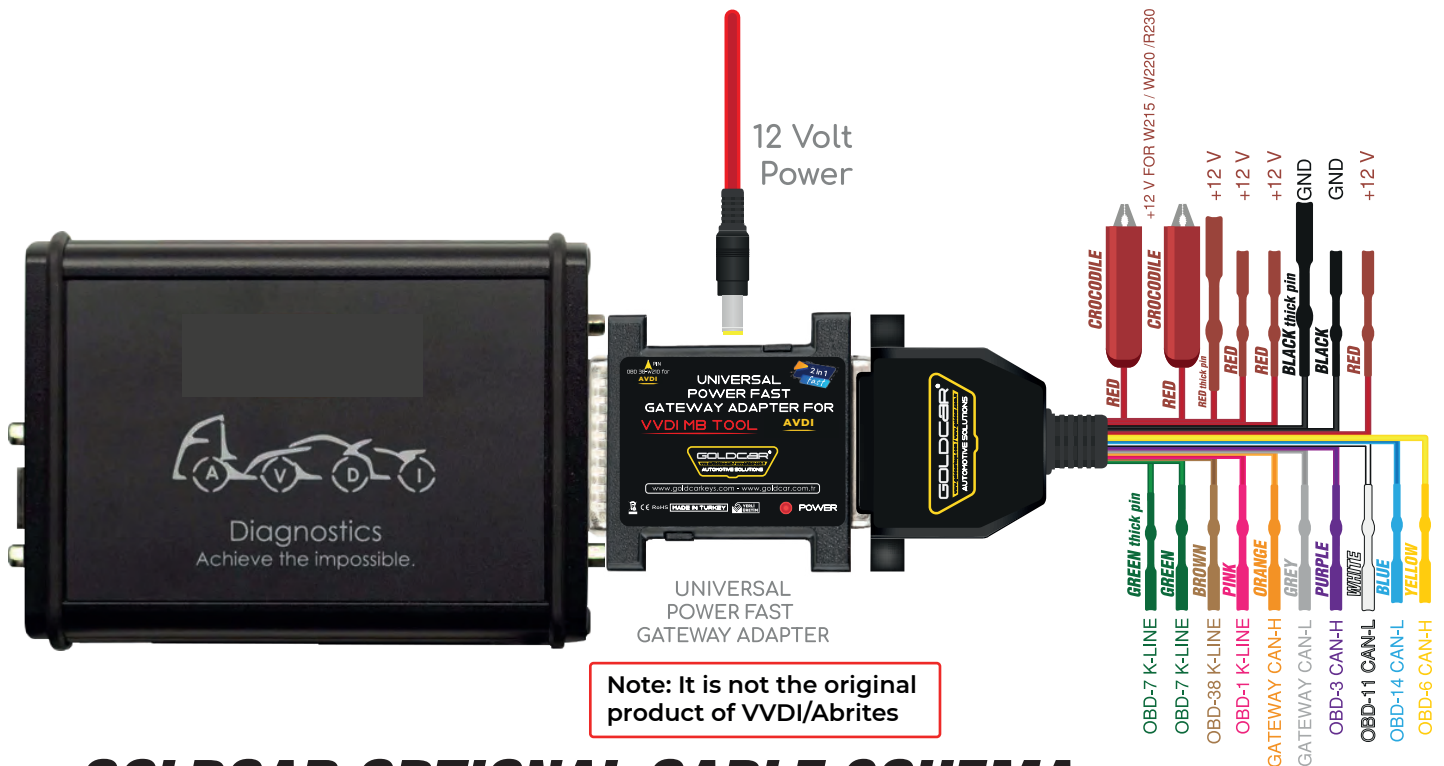

# UNIVERSAL POWER **FAST + GATEWAY** Distribution Box ADAPTER

**AVDI**

**VVDI MB**  
TOOL

COMPATIBLE

Note: It is not the original product of VVDI/Abrites

it functions the same as the

## AVDI Distribution Box ( ZN051 )

and allows you to get a faster EIS / EZS Password.

# UNIVERSAL POWER FAST GATEWAY ADAPTER FOR VVDI MB TOOL AVDI

*It functions the same as the  
**AVDI Distribution Box (ZN051)**  
and allows you to get a faster eis / ezs password.*