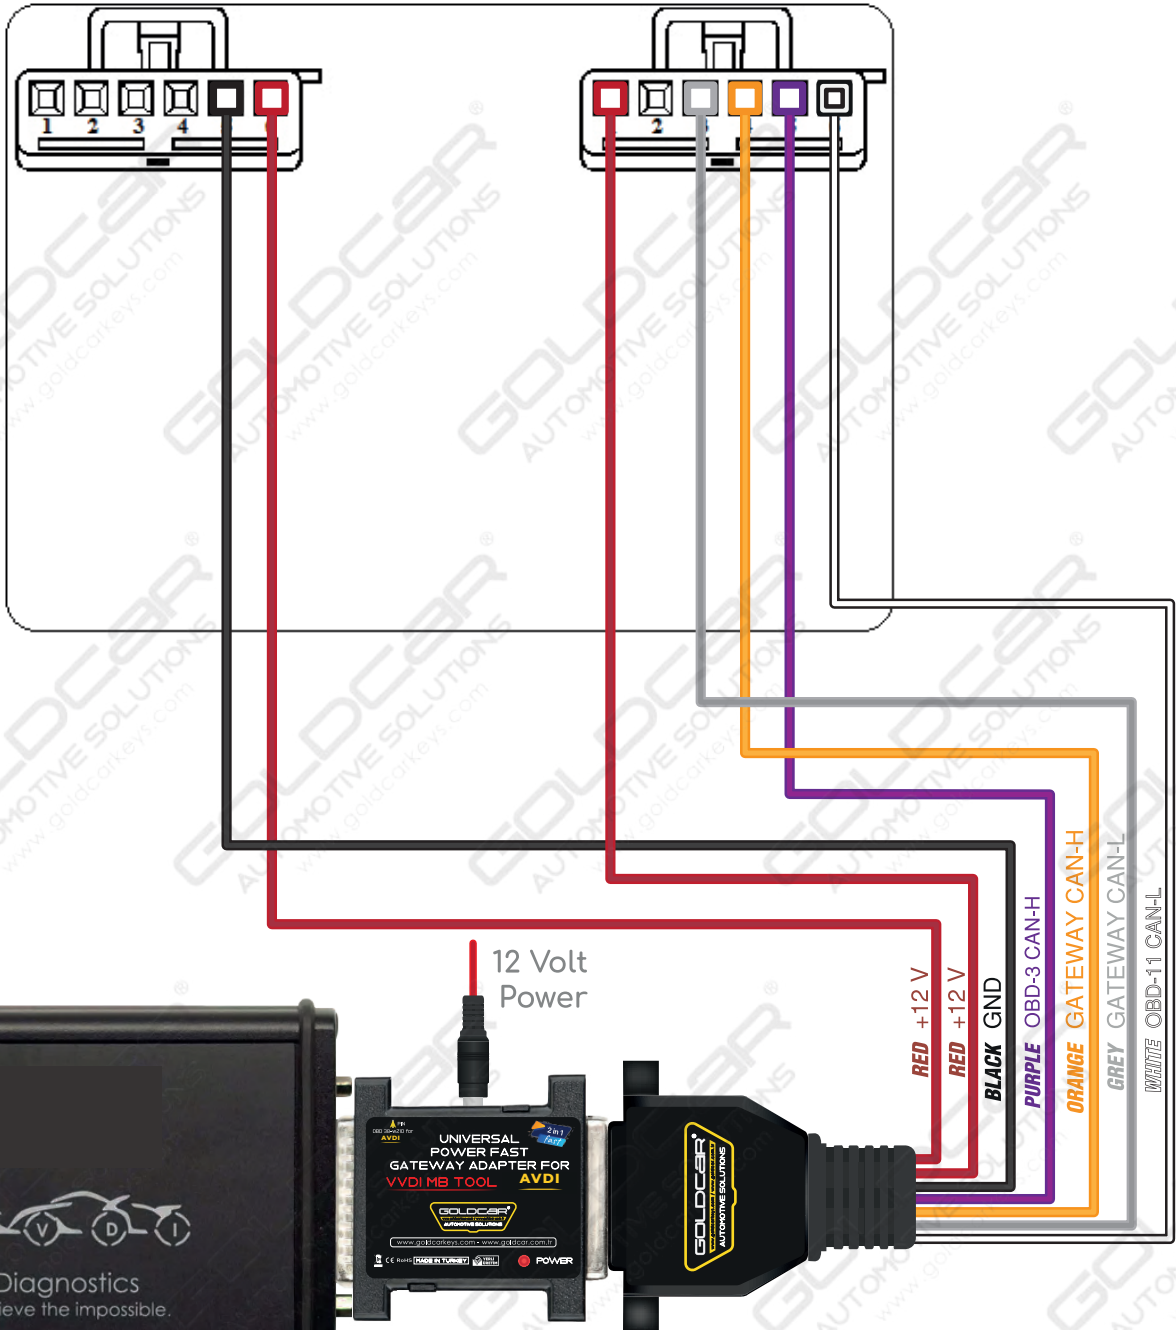

W164 / W251

N73

conn. A

conn. B

Note: It is not the original product of VVDI/Abrites