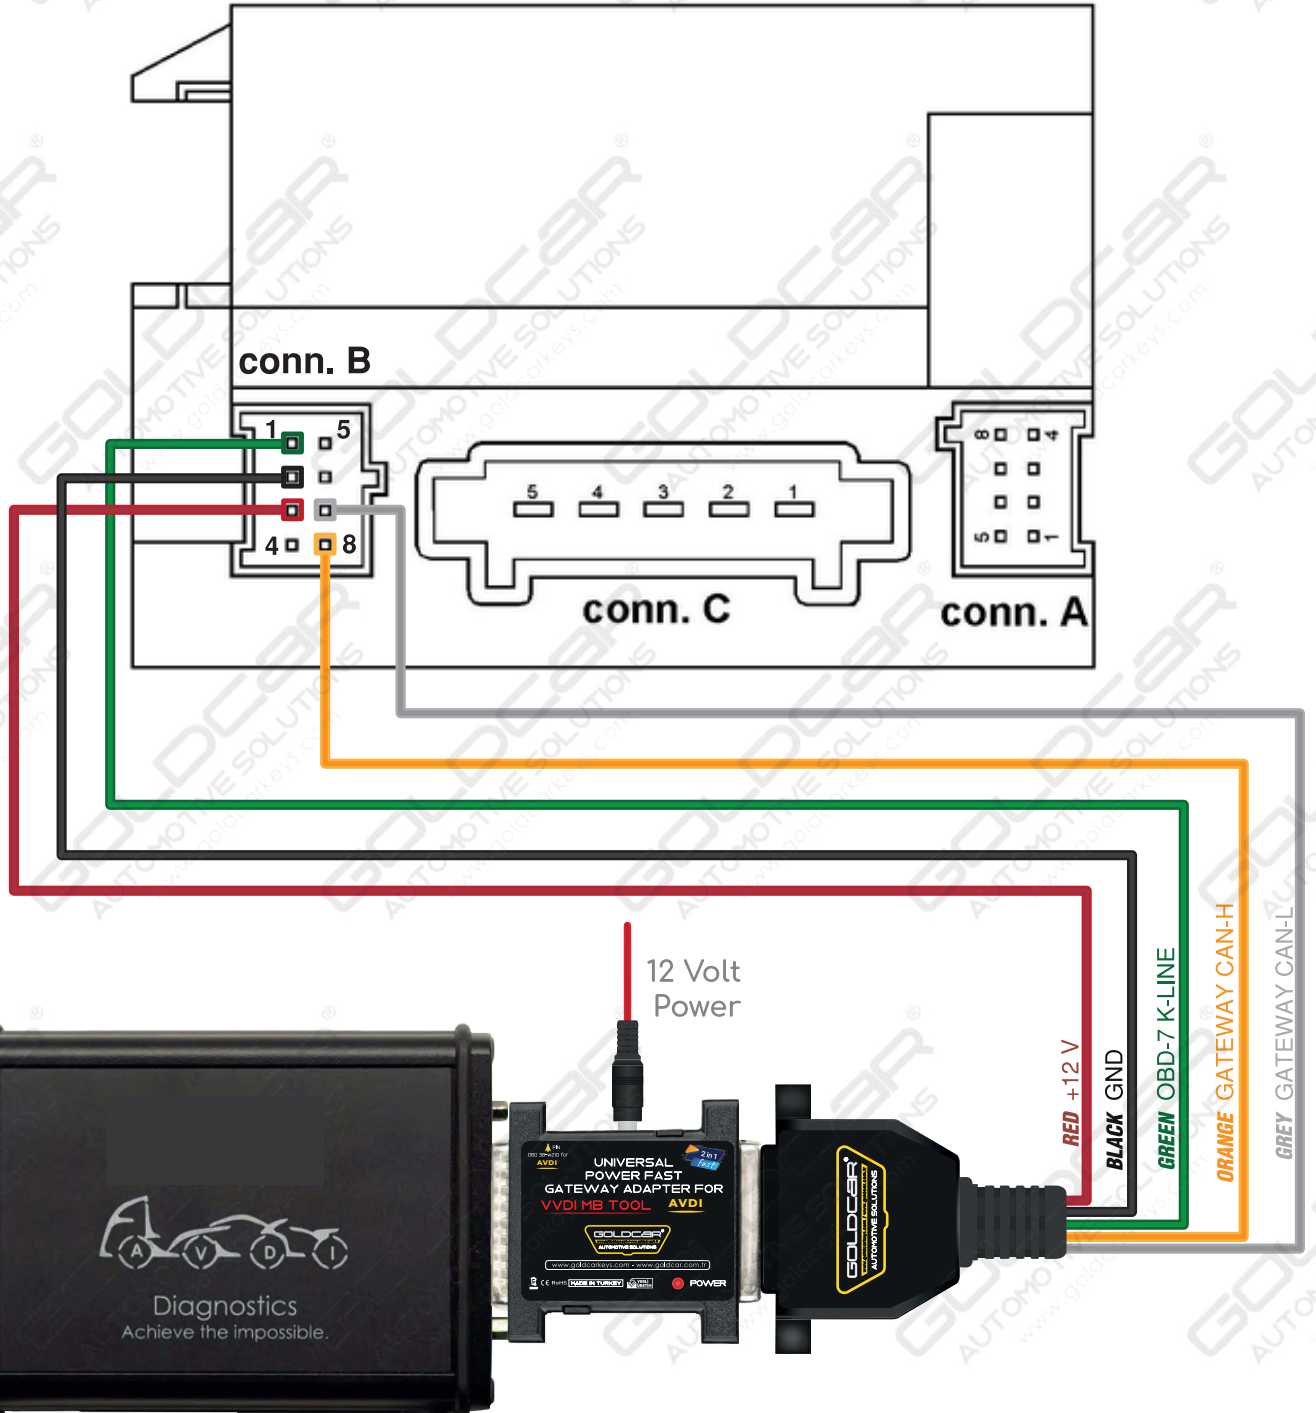

W169 / W171 / W209 / W211 W245

Note: It is not the original product of VVDI/Abrites