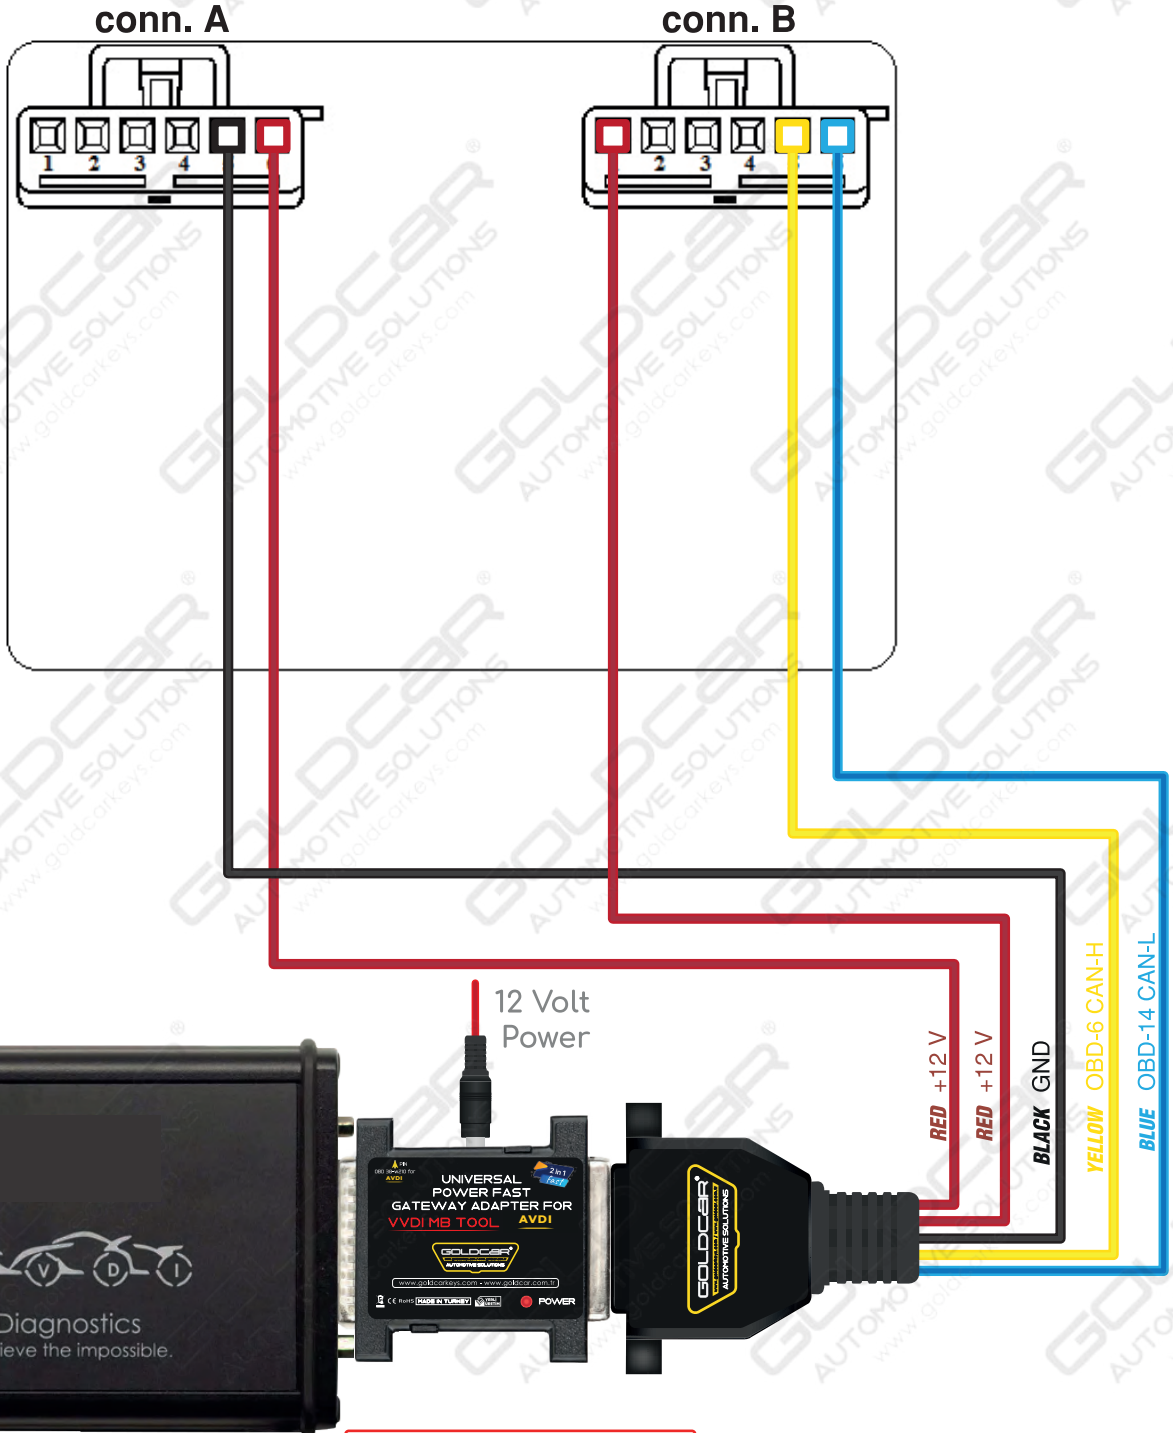

W221 / W216

N73

Note: It is not the original product of VVDI/Abrites