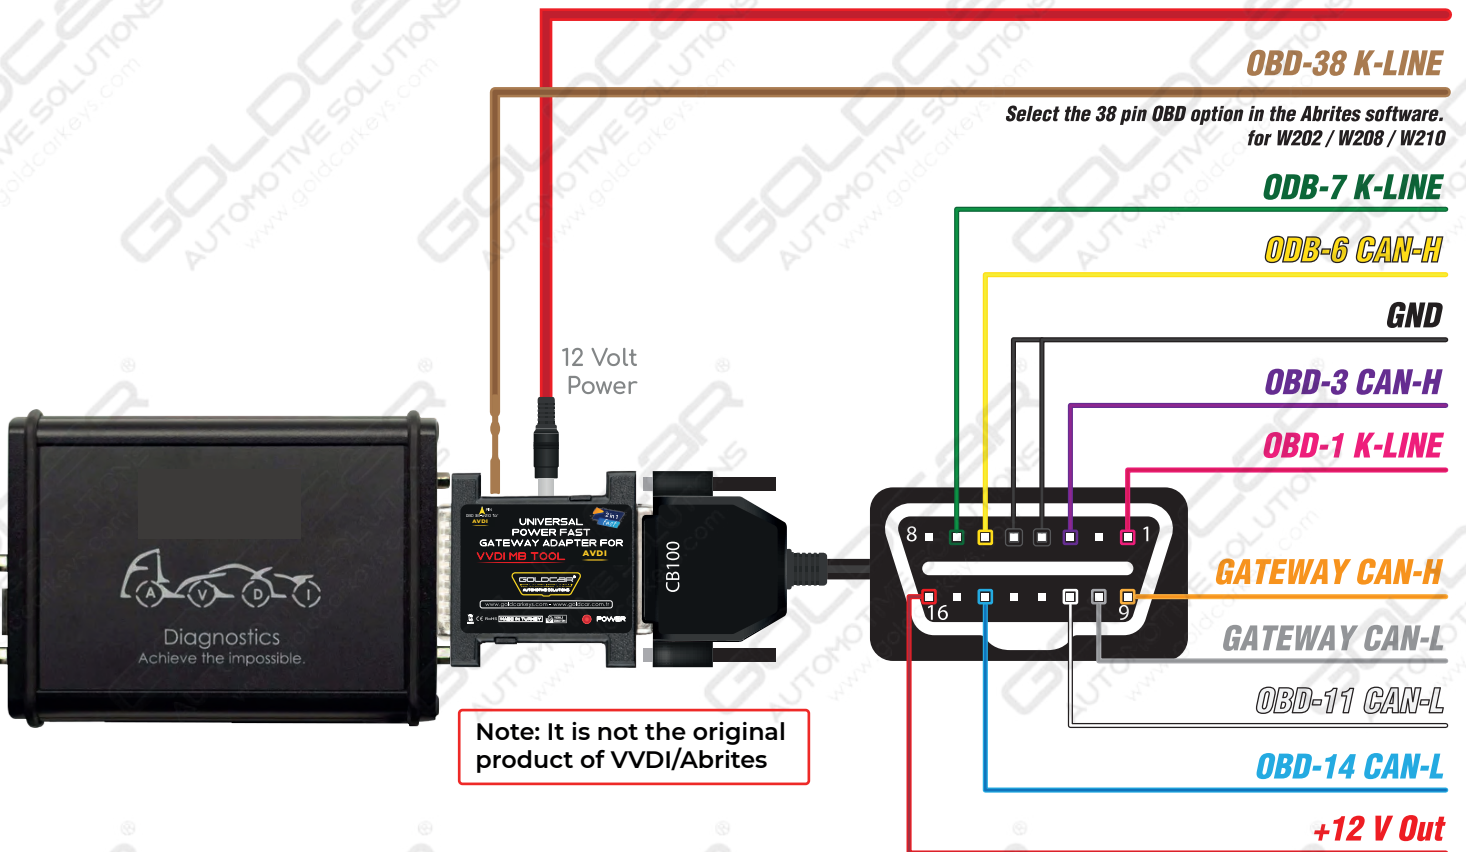

OBD PINOUT SCHEMA

! +12 V Input