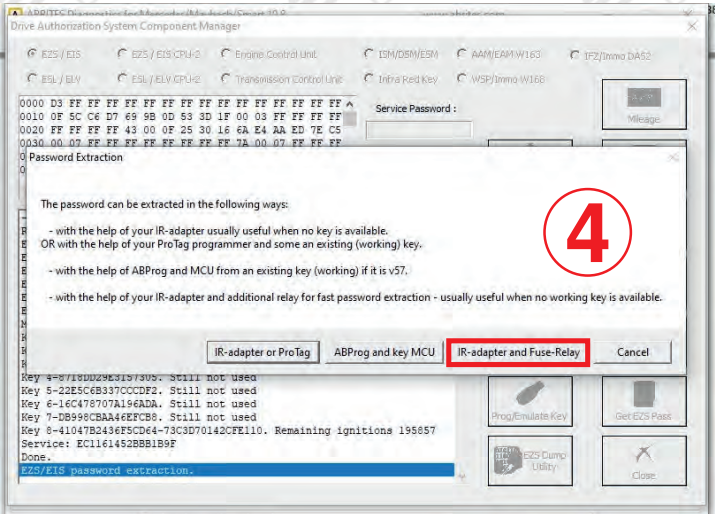

AVDI READ PASSWORD

1

2

3

4

Progress 3 of up to 8192

Done.