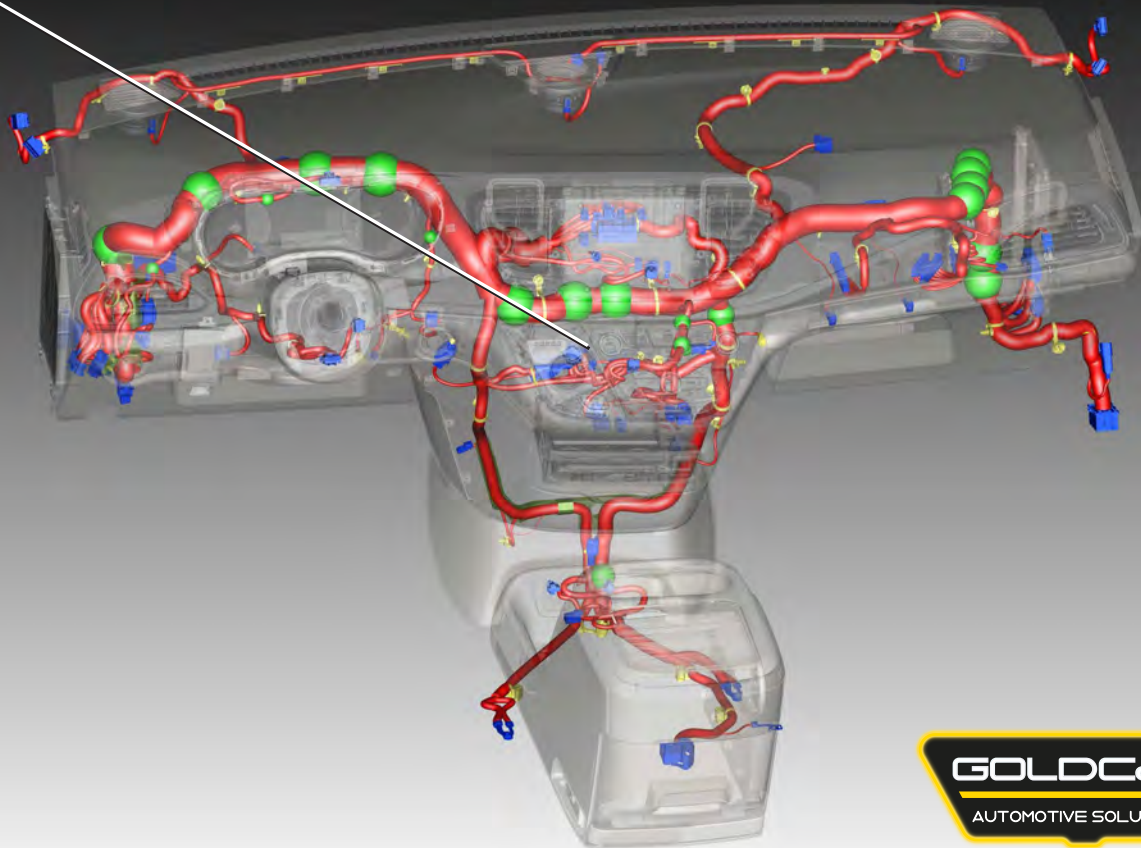

1 2 3 4 5 6 7 8

CONNECTION:

A MODULE-SECURITY GATEWAY C1

CHRYSLER PACIFICA (RU)

B
C
D
E
F

IP Harness

NOTE: This Harness Assembly is a COMPOSITE depicting all available options. Some connectors may not be present on vehicle.