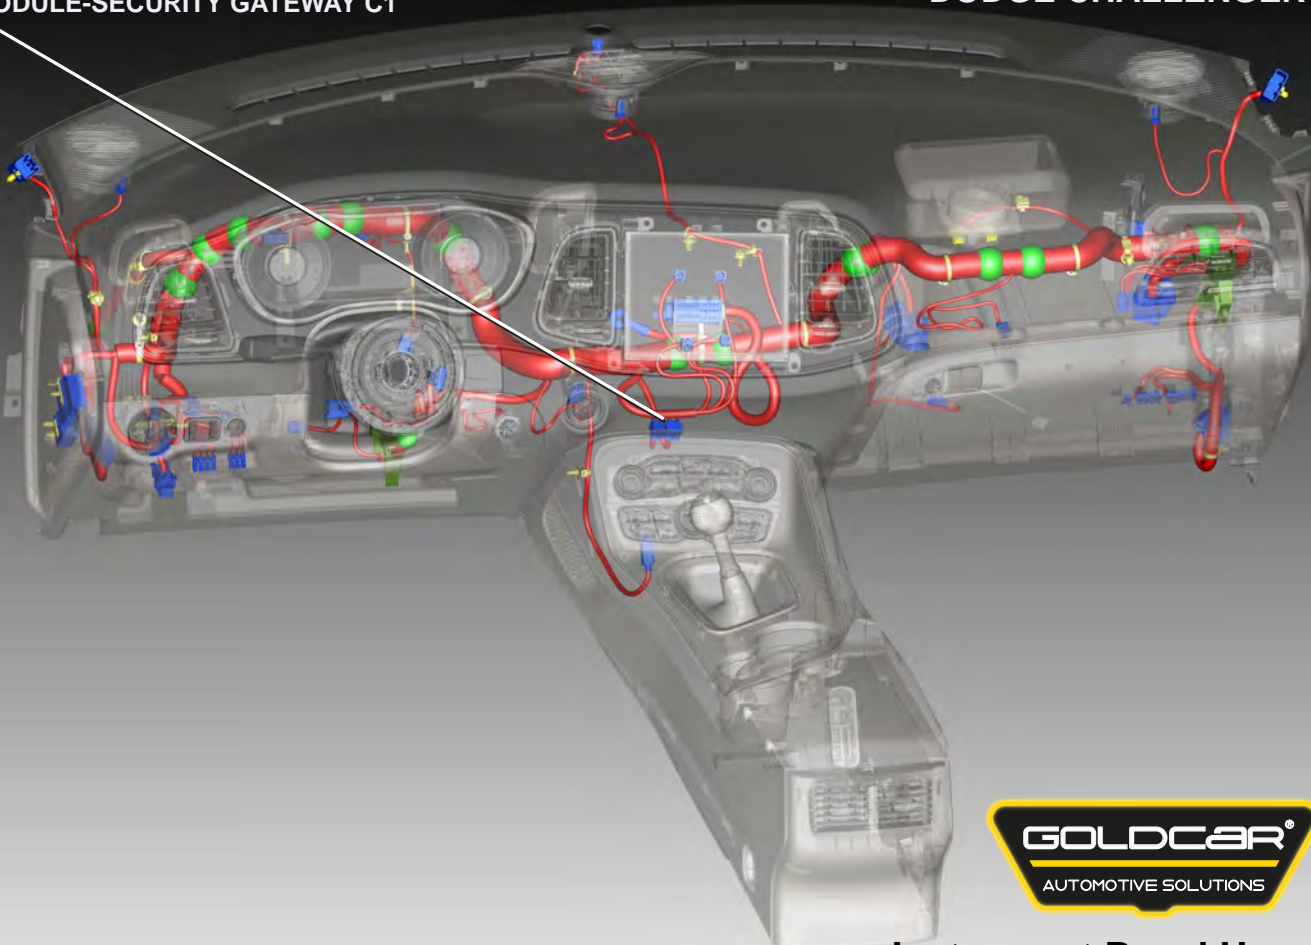

1 2 3 4 5 6 7 8

CONNECTION:

A MODULE-SECURITY GATEWAY C1

DODGE CHALLENGER (LA)

B
C
D
E
F

Instrument Panel Harness

NOTE: This Harness Assembly is a COMPOSITE depicting all available options. Some connectors may not be present on vehicle.