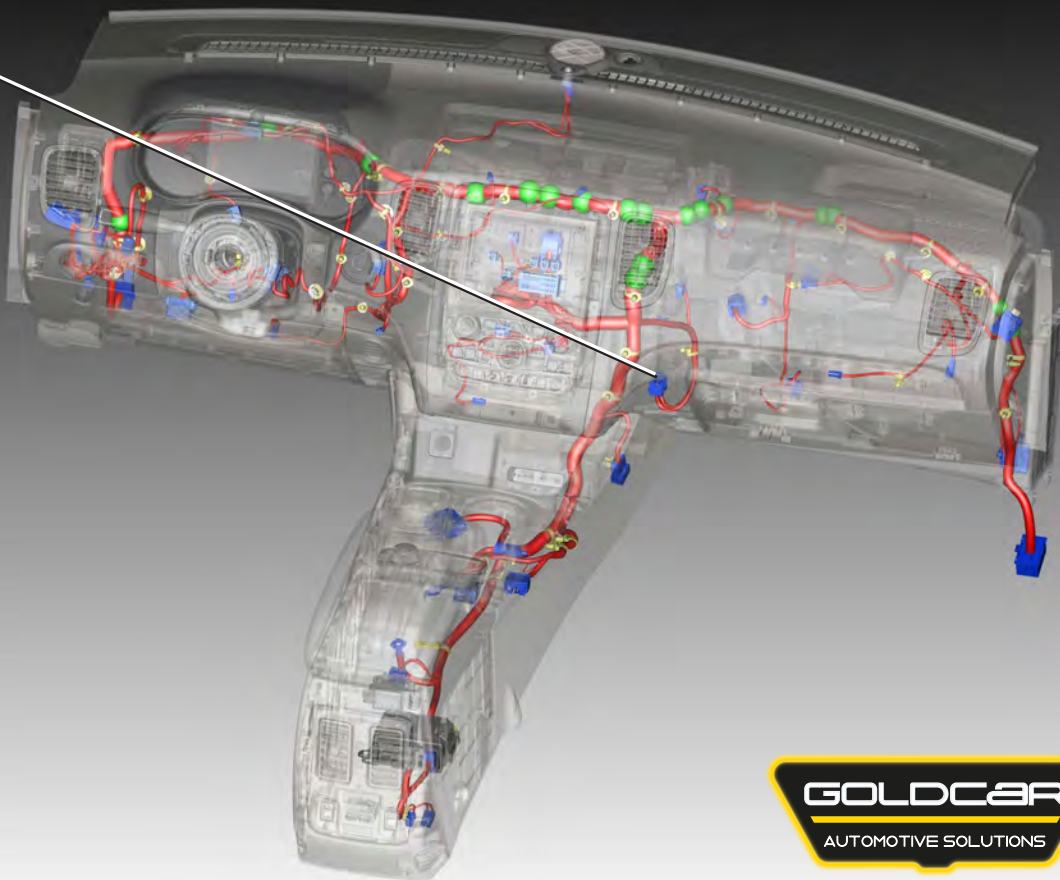

1 2 3 4 5 6 7 8

CONNECTION:

A MODULE-SECURITY GATEWAY C1

DODGE DURANGO (WD)

A
B
C
D
E
F

Instrument Panel Harness