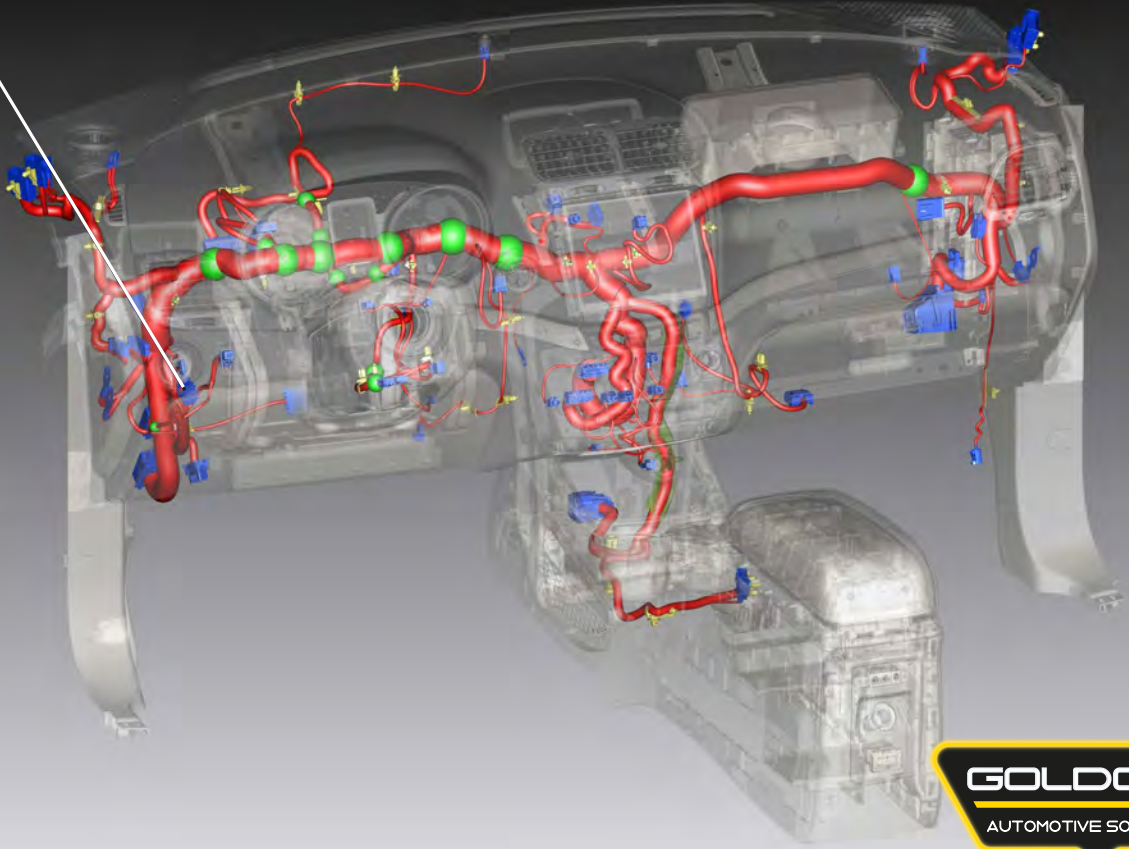

1 2 3 4 5 6 7 8

CONNECTION:

A MODULE-SECURITY GATEWAY C1

DODGE JOURNEY (JC)

B
C
D
E
F

Instrument Panel Harness