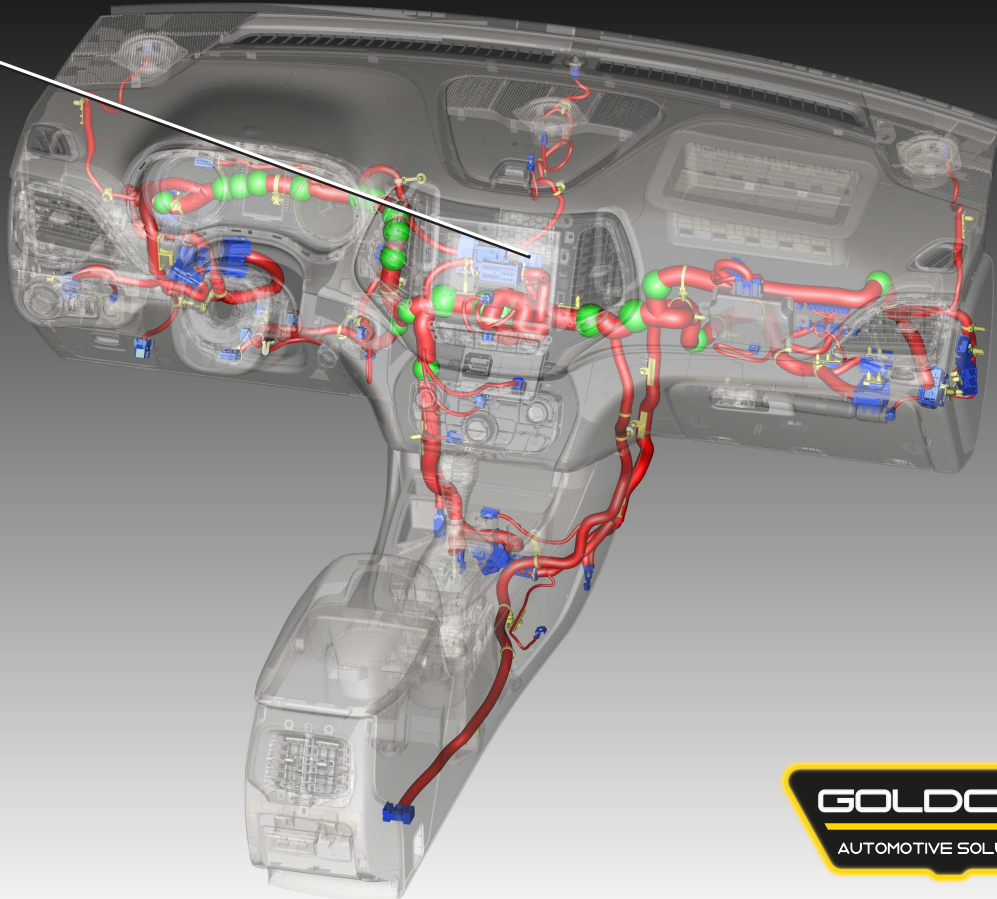

1 2 3 4 5 6 7 8

CONNECTION:

A MODULE-SECURITY GATEWAY C1

JEEP CHEROKEE (KL)

B  
C  
D  
E  
F

**Instrument Panel Harness**

**NOTE:** This Harness Assembly is a **COMPOSITE** depicting all available options. Some connectors may not be present on vehicle.