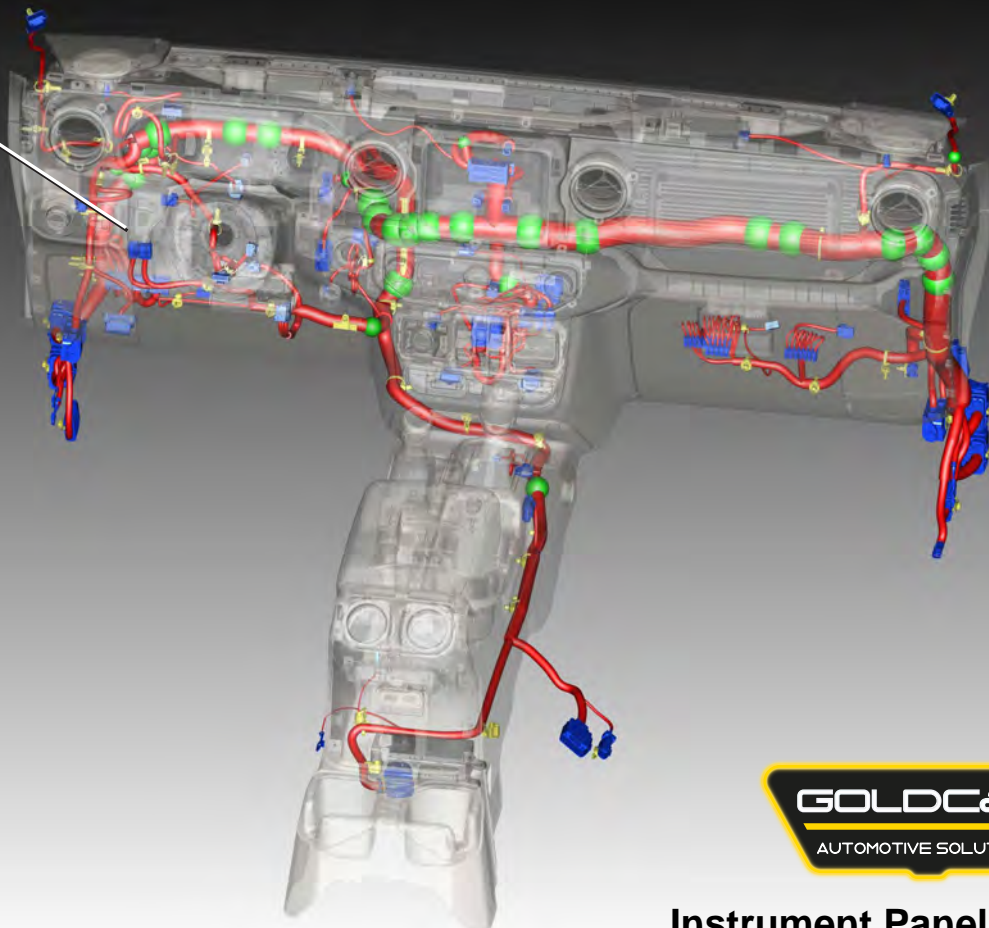

1 2 3 4 5 6 7 8

CONNECTION:

JEEP WRANGLER (JL)

A MODULE-SECURITY GATEWAY C1

B

C

D

E

F

Instrument Panel Harness