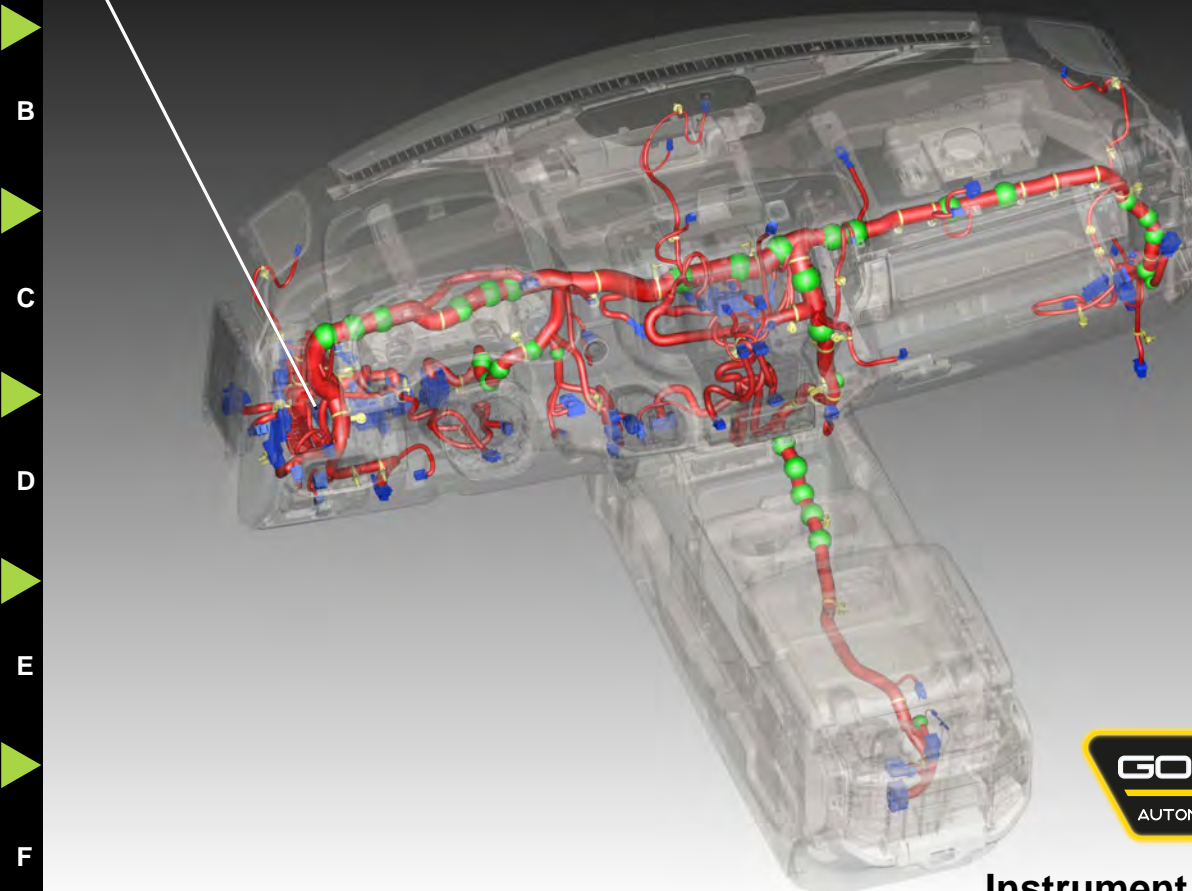

CONNECTION:

A MODULE-SECURITY GATEWAY C1

RAM 1500 (DT)

B

C

D

E

F

GOLDCAR[®]
AUTOMOTIVE SOLUTIONS

NOTE: This Harness Assembly is a **COMPOSITE** depicting all available options. Some connectors may not be present on vehicle.

Instrument Panel Harness