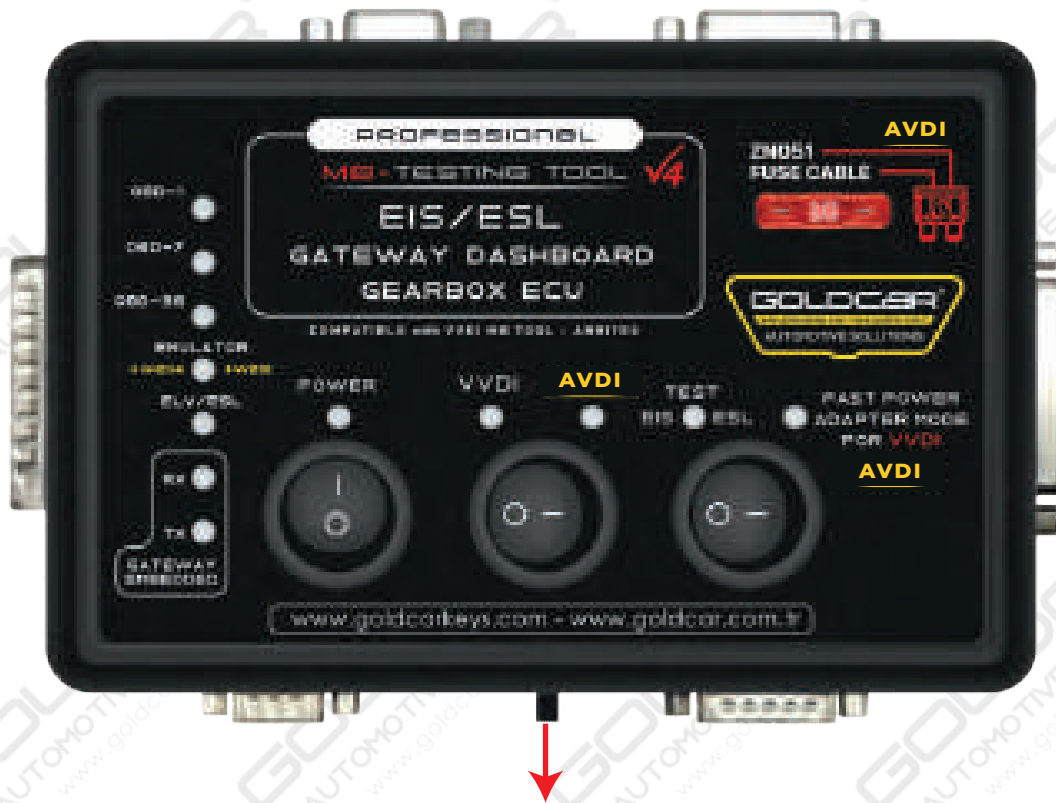

COIL

OBD Cable

DASHBOARD  
Cable

ECU Cable

GEARBOX  
Cable

**ALL KEYS LOST (FAST)**

**VVDI Abrites Lost Key 100% EIS List**

	VVDI MB Tool Compatible	VVDI Keytool Plus Compatible	Abrites Compatible	ZN051 Distribution Box	Original VVDI Fast Adapter	EIS/EZS ELV/ESL Test	Gateway Compatible	Universal + W204 W447 W212 Emulator Mode	Dashboard Test	ECU	Original ESL/EIS/ECU/TCU Dashboard Personalize	Gearbox ISN	Original Connector
W202 W208 W210	✓	✓	✓	✓	✓	✓		✓		✓	✓	✓	✓
W169 W171 W209 W211 W245	✓	✓	✓	✓	✓	✓	✓	✓		✓	✓	✓	✓
W172 W204 W207 W212	✓	✓	✓	✓	✓	✓		✓	✓	✓	✓	✓	✓
W906 Crafter Sprinter	✓	✓	✓	✓	✓	✓		✓	✓	✓	✓	✓	✓
W166 W176 W246 W447	✓	✓	✓	✓	✓	✓		✓	✓	✓	✓	✓	✓
W215 W220 W230	✓	✓	✓	✓	✓	✓		✓		✓	✓	✓	✓
W203 W463 W639K W639 CAN	✓	✓	✓	✓	✓	✓		✓	✓	✓	✓	✓	✓
W164 W251	✓	✓	✓	✓	✓	✓	✓	✓		✓	✓	✓	✓
W221 W216	✓	✓	✓	✓	✓	✓		✓		✓	✓	✓	✓
W205 W222	✓	✓	✓	✓	✓	✓		✓	✓	✓	✓	✓	✓

### W210 ESL / ELV Switch