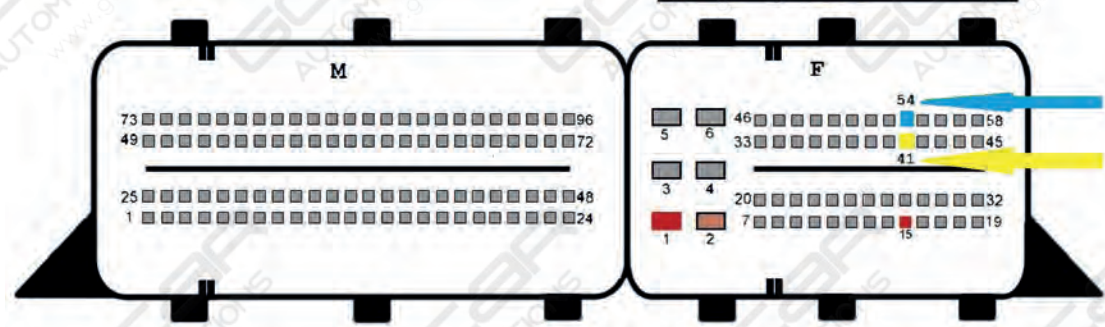

CRD2 . xx

F-2	GND
F-1, 15	+12V
F-41	CAN - H
F-54	CAN - L