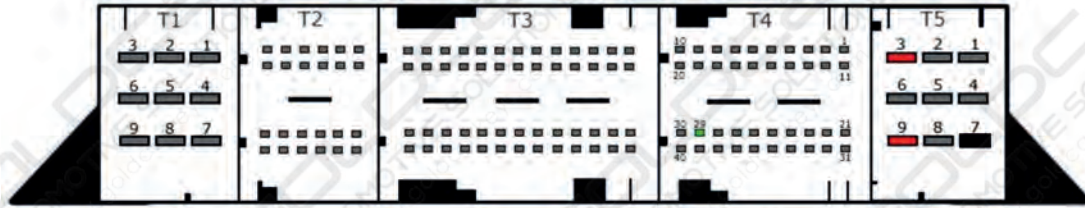

MB

Bosch ME 2.8

Vcc/Power/+12Volt	T5 - Pin 3,9
GND / GROUND	T5 - PIN-7
K-Line	T4 - Pin 29