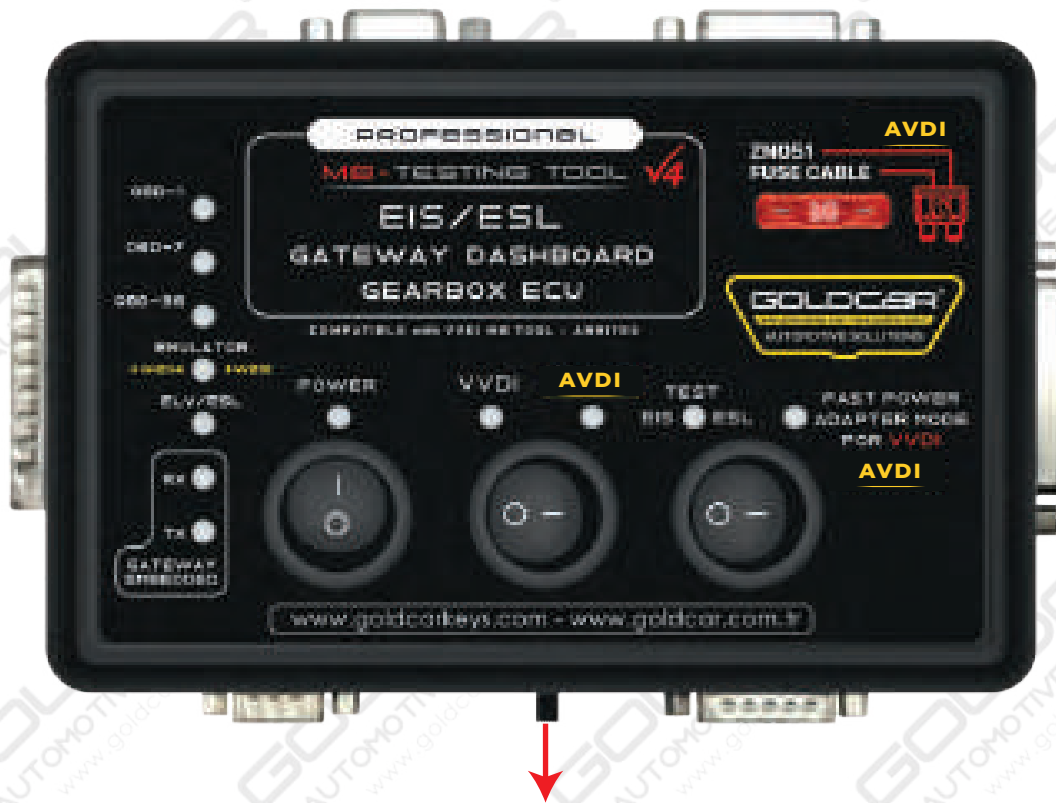

**COIL**

**OBD Cable**

**DASHBOARD**  
Cable

**ECU Cable**

**GEARBOX**  
Cable

**ALL KEYS LOST (FAST)**

**VVDI Avdi Lost Key 100% EIS List**

	VVDI MB Tool Compatible	VVDI Keytool Plus Compatible	Abrites Compatible	ZN051 Distribution Box	Original VVDI Fast Adapter	EIS/EZS ELV/ESL Test	Gateway Compatible	Universal + W204 W447 W212 Emulator Mode	Dashboard Test	ECU	Original ESL/EIS/ECU/TCU Dashboard Personalize	Gearbox ISN	Original Connector
W202 W208 W210	✓	✓	✓	✓	✓	✓		✓		✓	✓	✓	✓
W169 W171 W209 W211 W245	✓	✓	✓	✓	✓	✓	✓	✓		✓	✓	✓	✓
W172 W204 W207 W212	✓	✓	✓	✓	✓	✓		✓	✓	✓	✓	✓	✓
W906 Crafter Sprinter	✓	✓	✓	✓	✓	✓		✓	✓	✓	✓	✓	✓
W166 W176 W246 W447	✓	✓	✓	✓	✓	✓		✓	✓	✓	✓	✓	✓
W215 W220 W230	✓	✓	✓	✓	✓	✓		✓		✓	✓	✓	✓
W203 W463 W639K W639 CAN	✓	✓	✓	✓	✓	✓		✓	✓	✓	✓	✓	✓
W164 W251	✓	✓	✓	✓	✓	✓	✓	✓		✓	✓	✓	✓
W221 W216	✓	✓	✓	✓	✓	✓		✓		✓	✓	✓	✓
W205 W222	✓	✓	✓	✓	✓	✓		✓	✓	✓	✓	✓	✓

### W210 ESL / ELV Switch