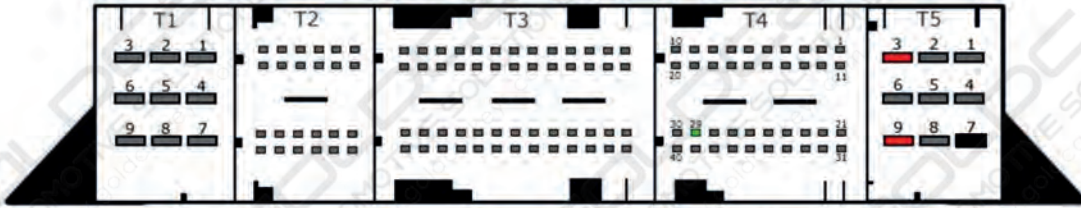

MB

Bosch ME 2.8

Vcc/Power/+12Volt	T5 - Pin 3,9
GND / GROUND	T5 - PIN-7
K-Line	T4 - Pin 29