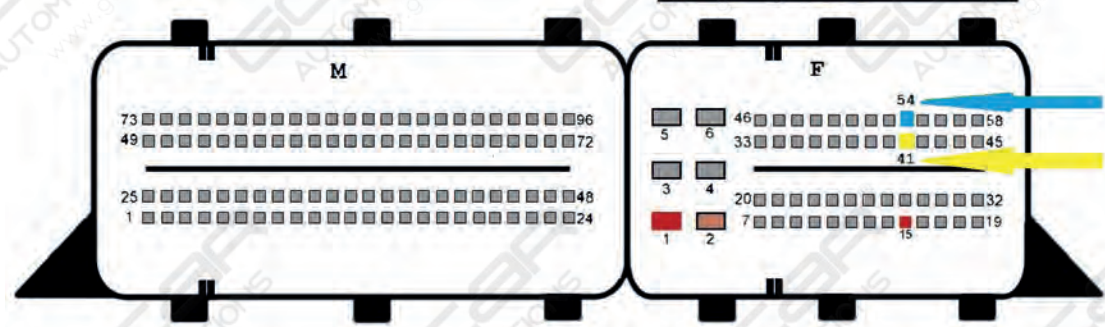

CRD2 . xx

F-2	GND
F-1, 15	+12V
F-41	CAN - H
F-54	CAN - L