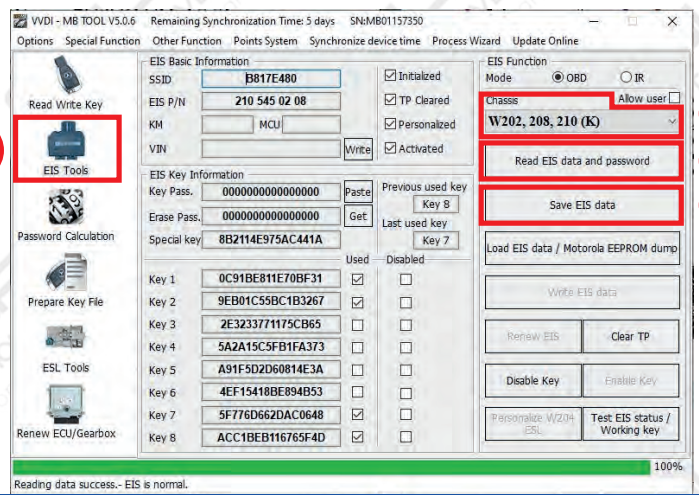

VVDI READ SCHEMA

1