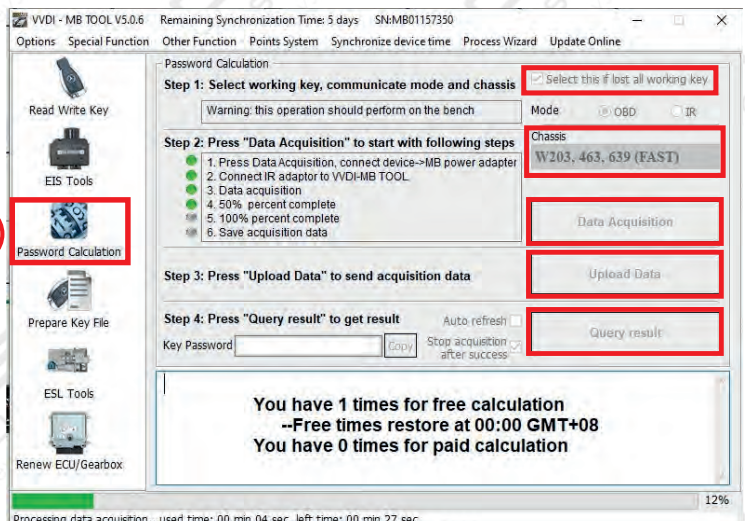

VVDI READ PASSWORD SCHEMA

W203 / W639 / VITO / K-LINE

VVDI READ SCHEMA

W463 / W639 / VITO / CAN

W906 / SPRINTER

W172 / W204 / W207 / W212

W204 / W207 / W212 / W176 / W246 / W447 (FBS-3) / W166

Options Special Function Other Function Points System Synchronize device time Process Wizard Update Online