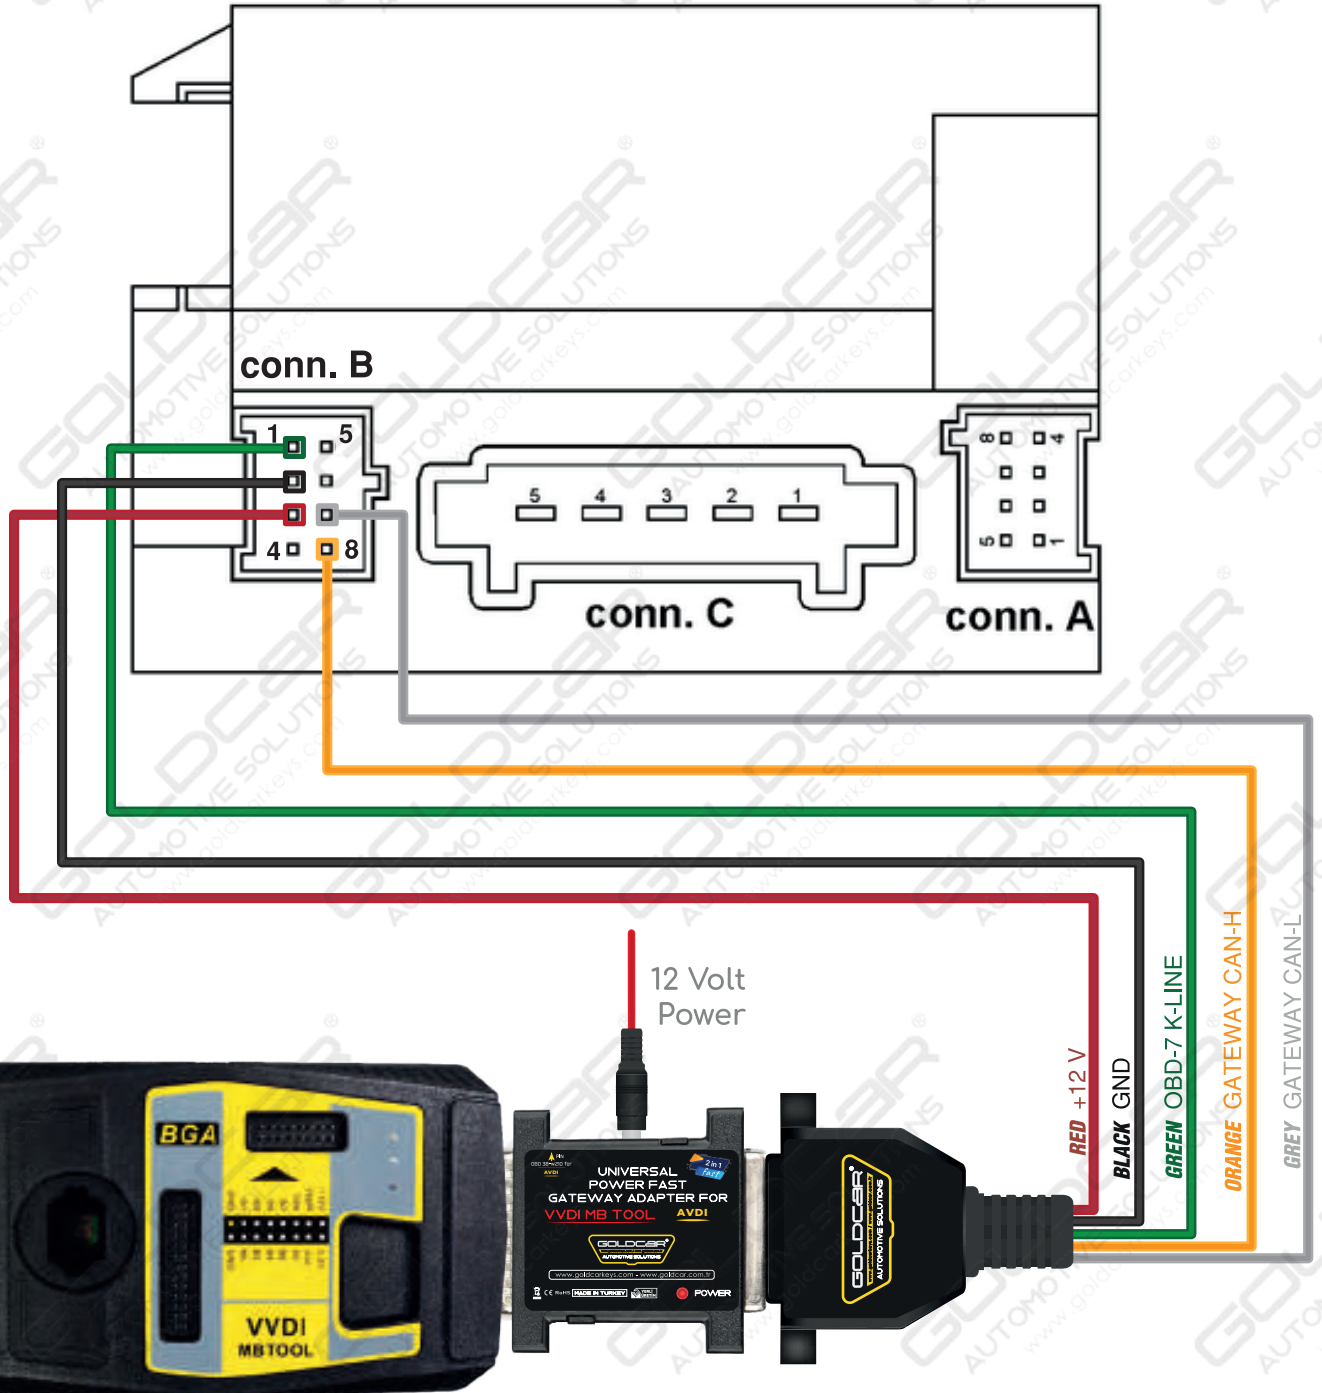

W169 / W171 / W209 / W211 W245

Note: It is not the original product of VVDI/Abrites