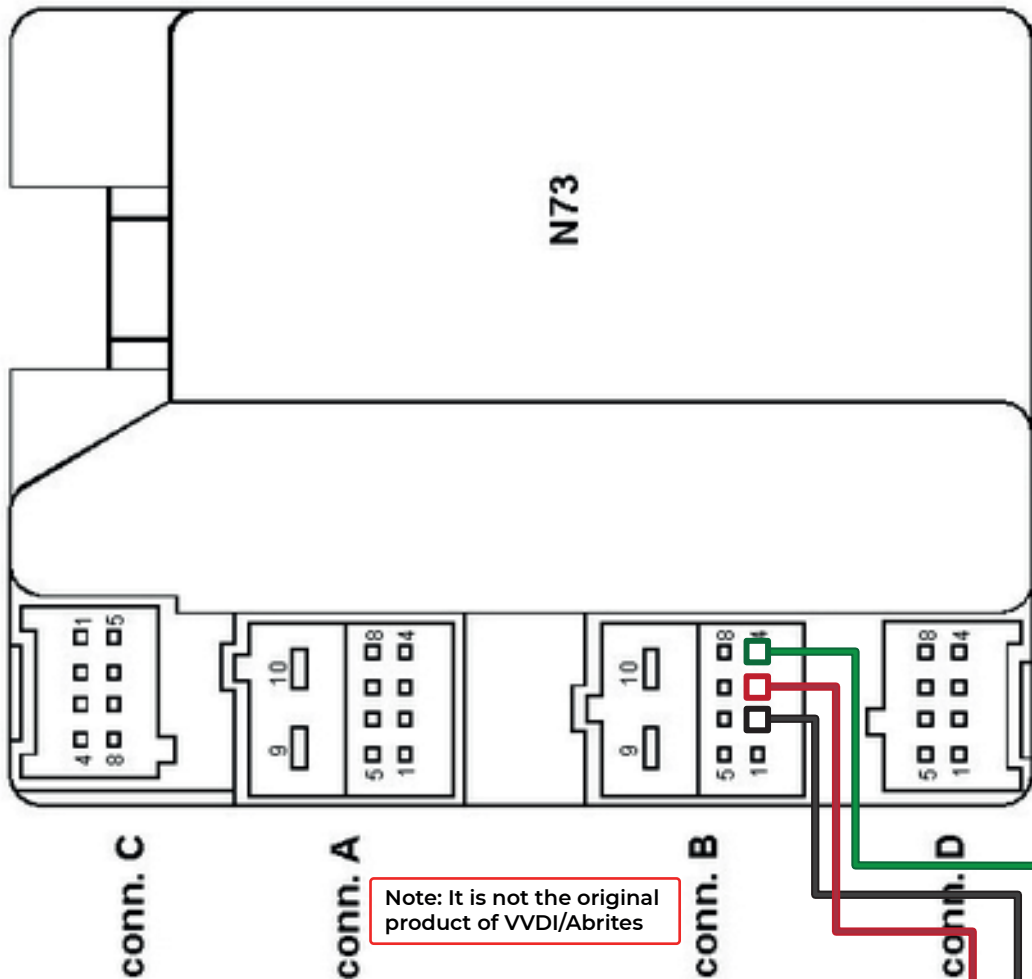

W203 / W639 / VITO / K-LINE