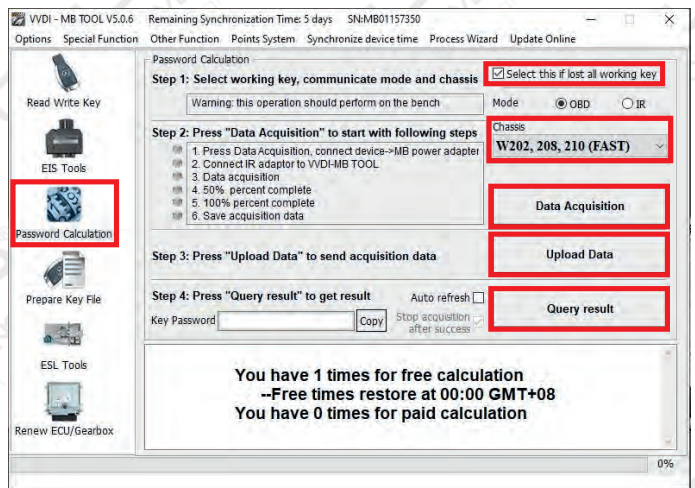

VVDI READ PASSWORD SCHEMA

1