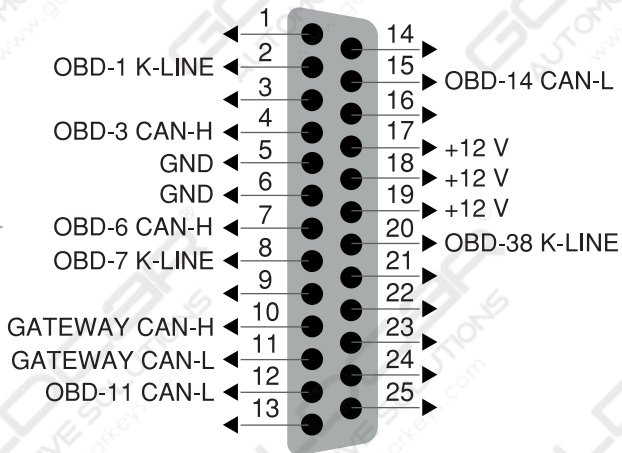

and allows you to get a faster EIS / EZS Password.

UNIVERSAL POWER FAST GATEWAY ADAPTER FOR VVDI MB TOOL AVDI

GOLDCAR OPTIONAL CABLE SCHEMA

12 Volt Power

D-SUB 25 PINOUT SCHEMA

OBD PINOUT SCHEMA

+12 V Input