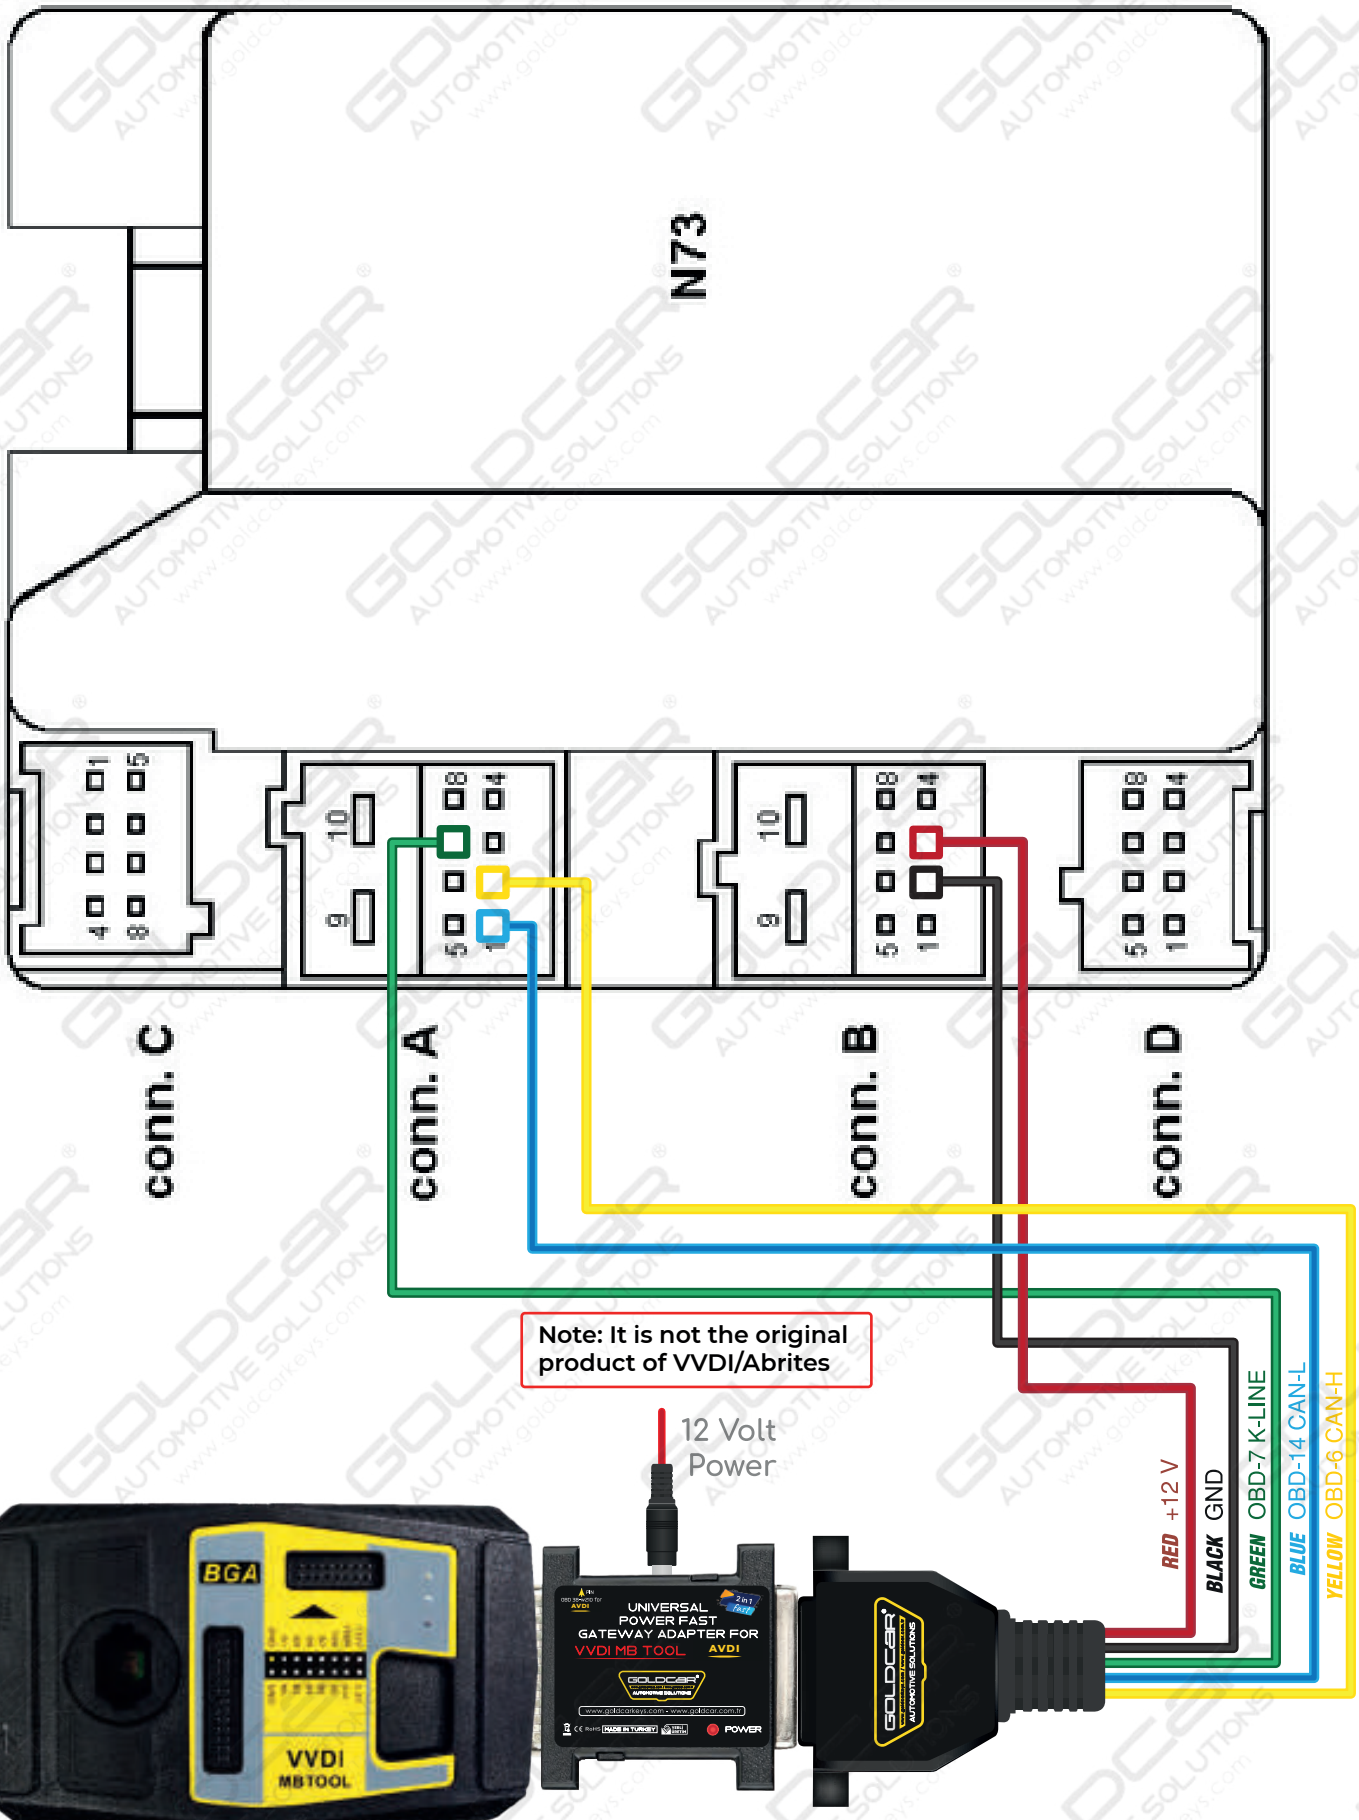

VVDI READ PASSWORD SCHEMA

W203 / W639 / VITO / K-LINE

VVDI READ SCHEMA

W463 / W639 / VITO / CAN

W906 / SPRINTER

W172 / W204 / W207 / W212

W204 / W207 / W212 / W176 / W246 / W447 (FBS-3) / W166

Options Special Function Other Function Points System Synchronize device time Process Wizard Update Online