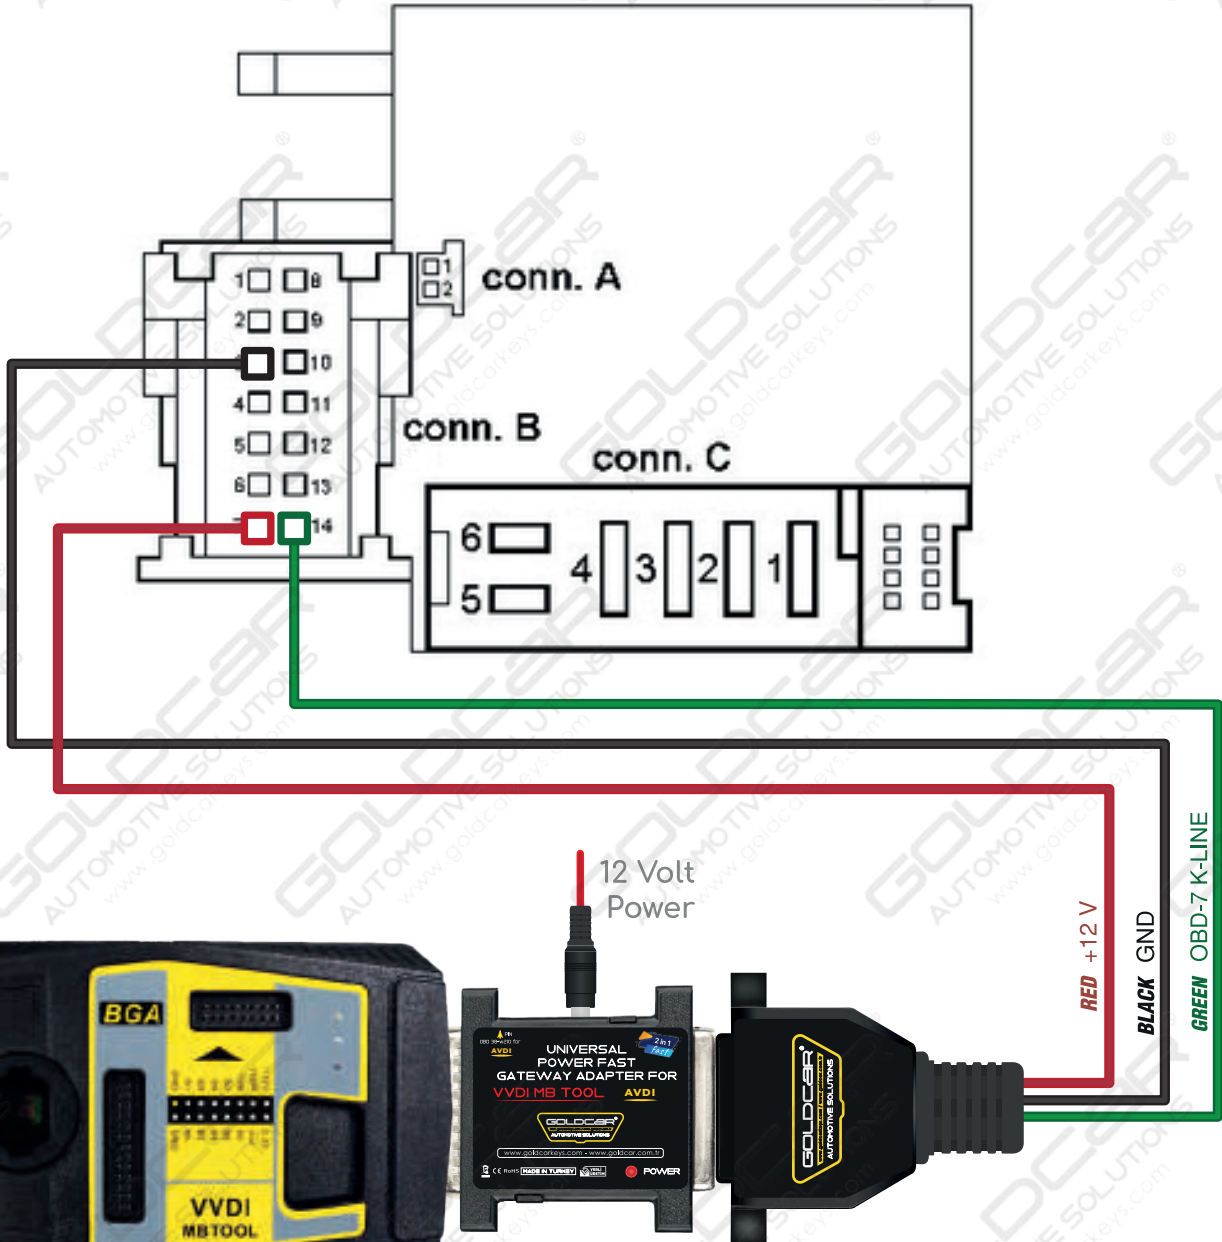

W202 / W208 / W210

N73