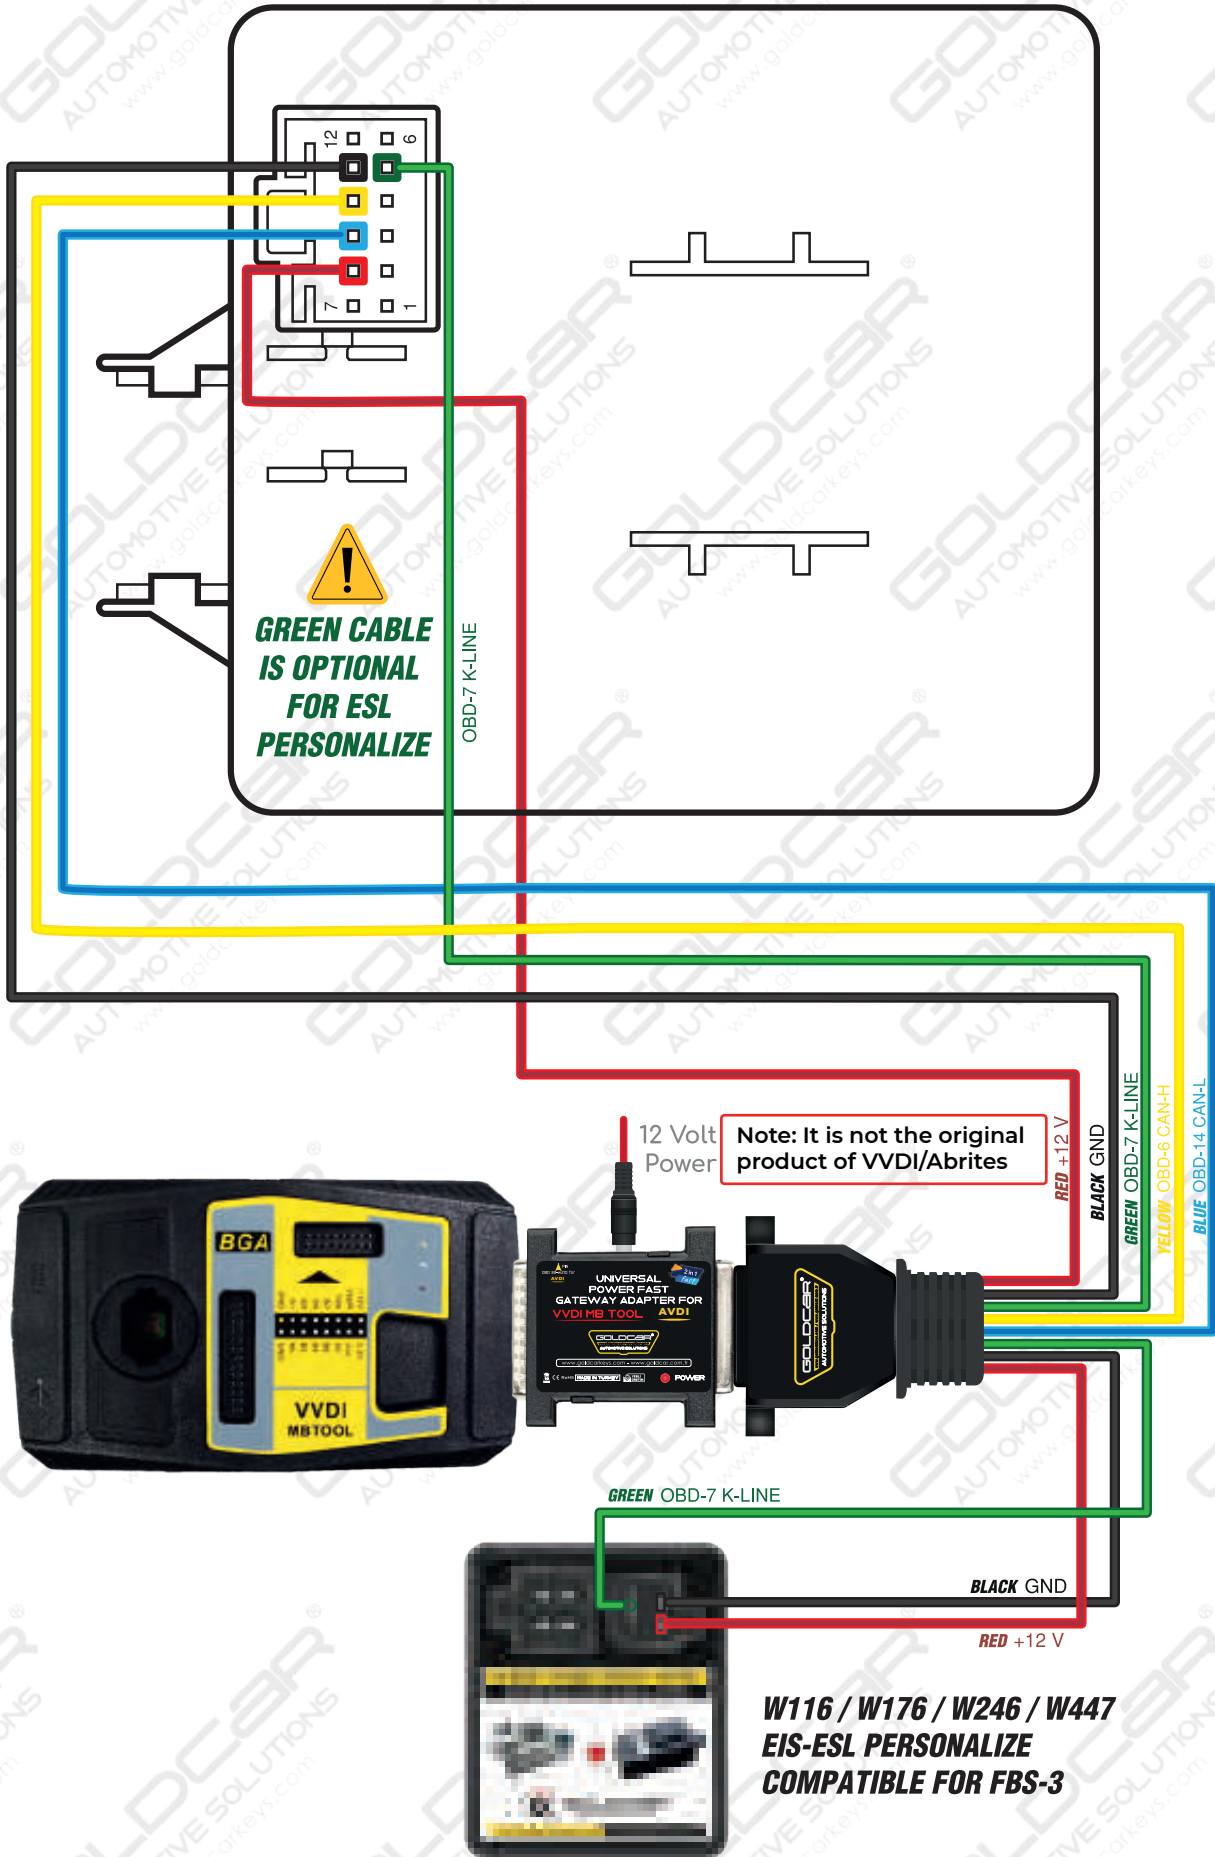

W166 / W176 / W246 / W447