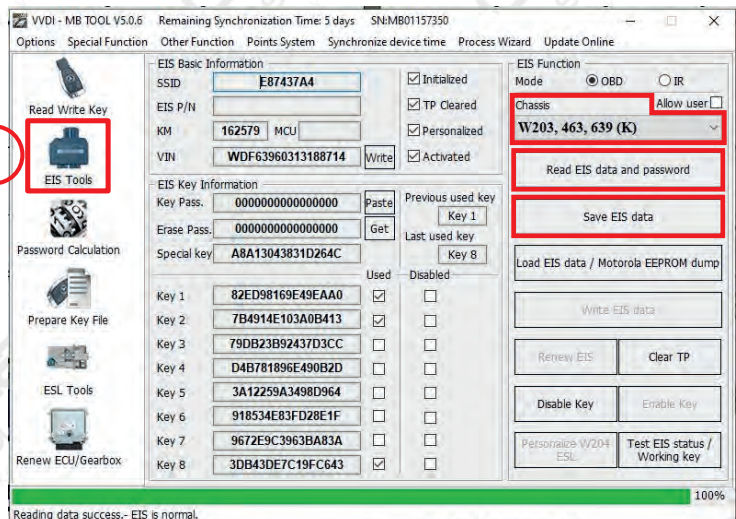

VVDI READ SCHEMA