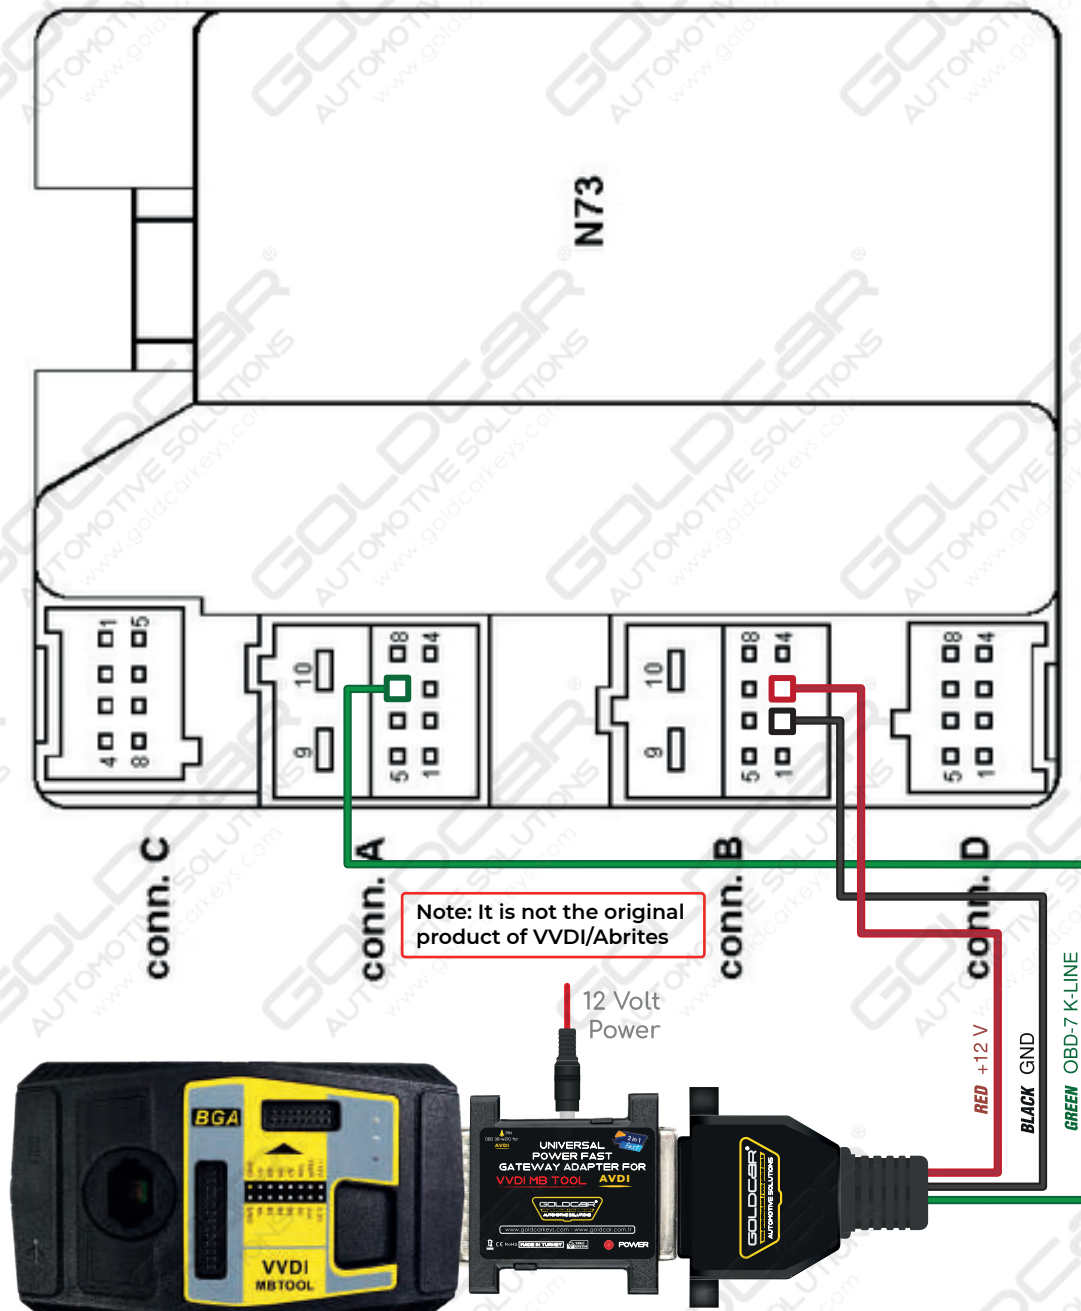

1

W202 / W208 / W210

N73

VVDI READ SCHEMA

1

W215 / W220 / R230

Note: It is not the original product of VVDI/Abrites

W203 / W639 / VITO / K-LINE