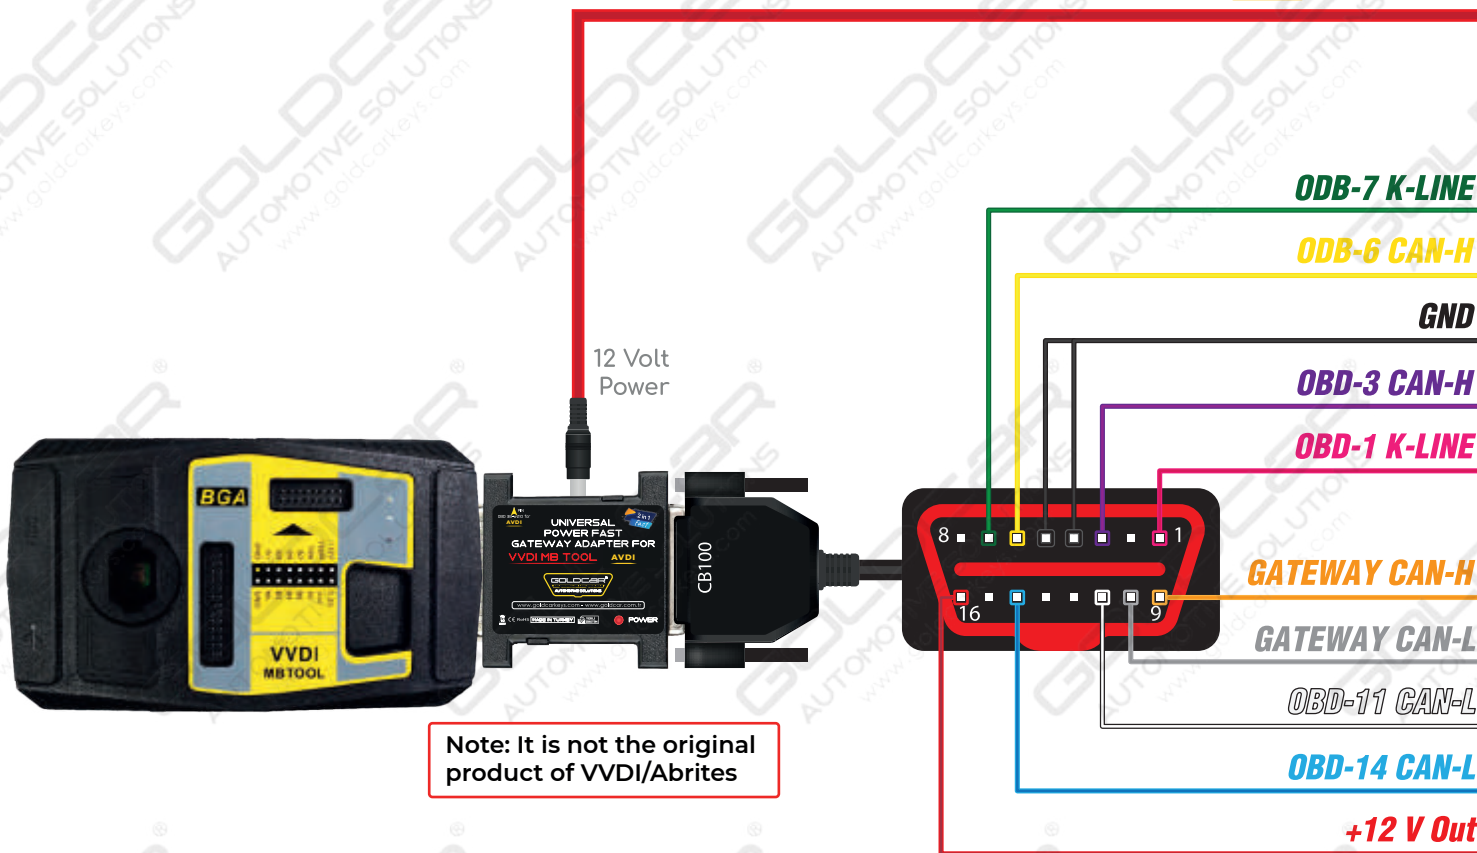

OBD PINOUT SCHEMA

+12 V Input

Note: It is not the original product of VVDI/Abrites