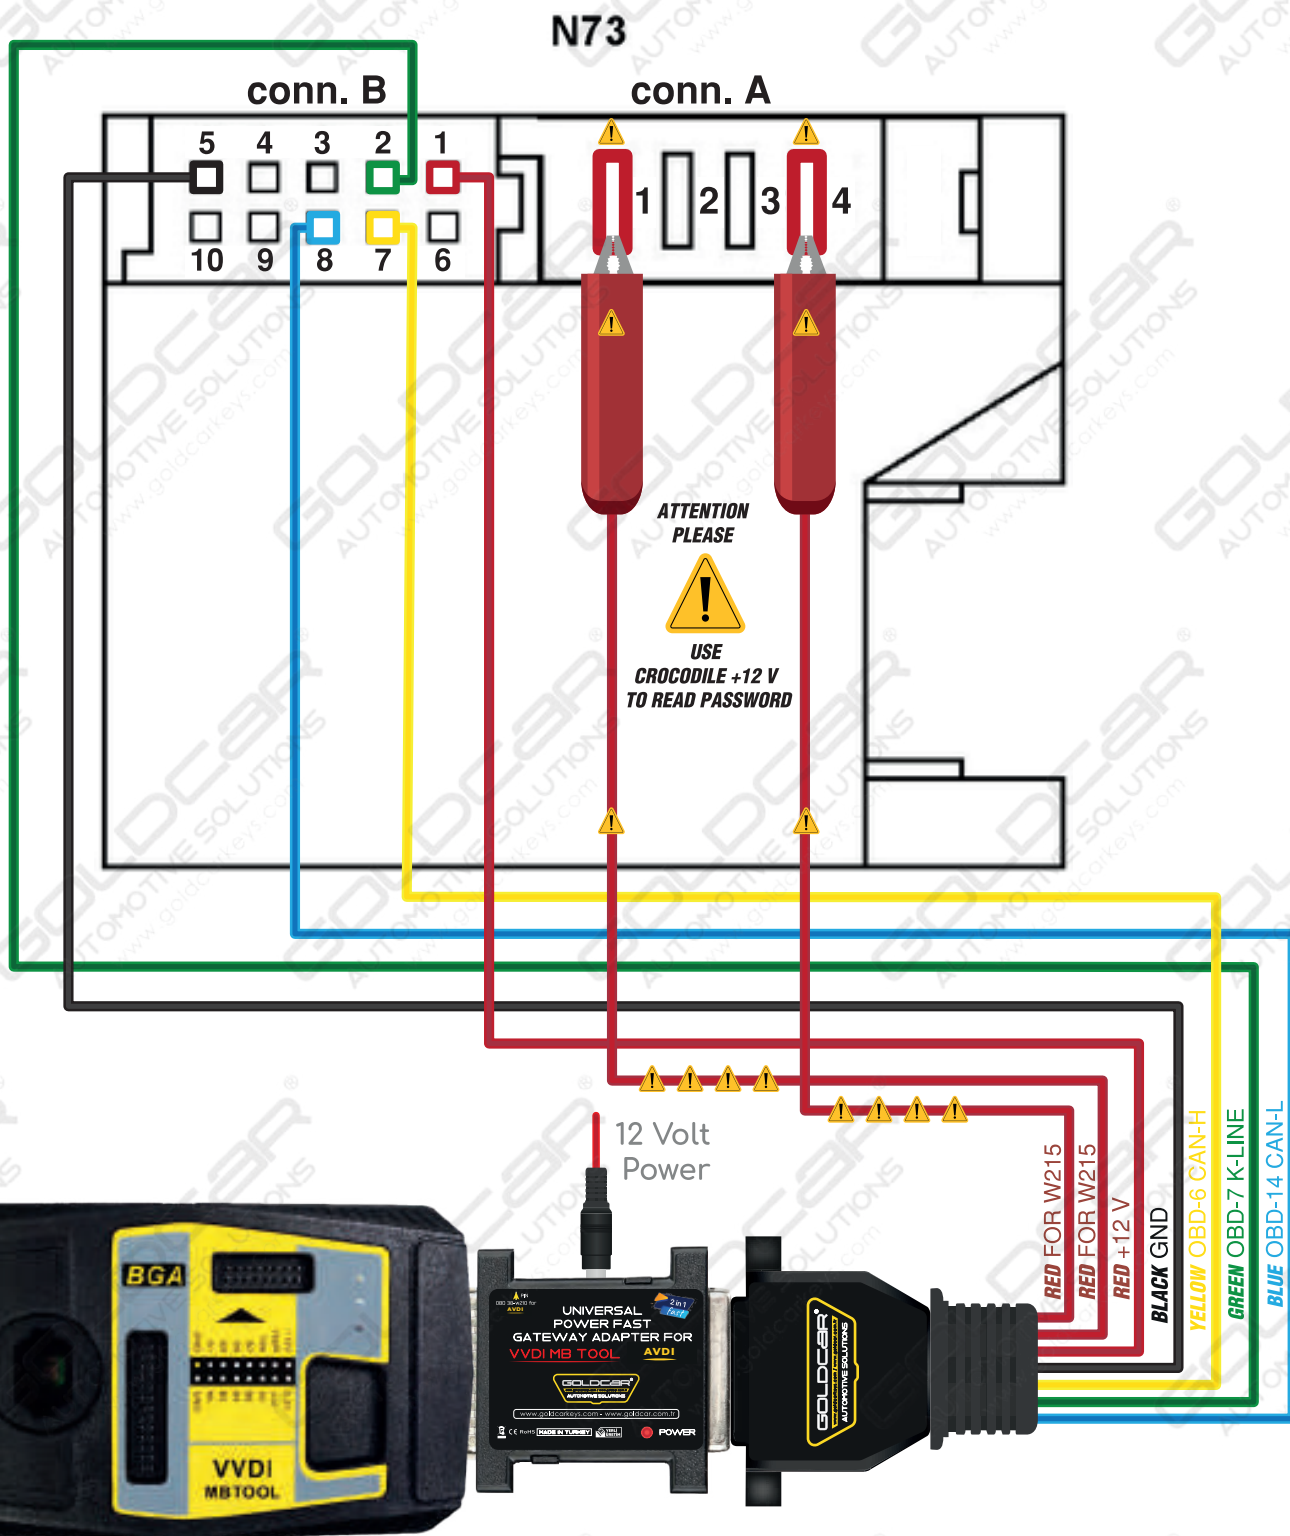

W215 / W220 / R230

Note: It is not the original product of VVDI/Abrites