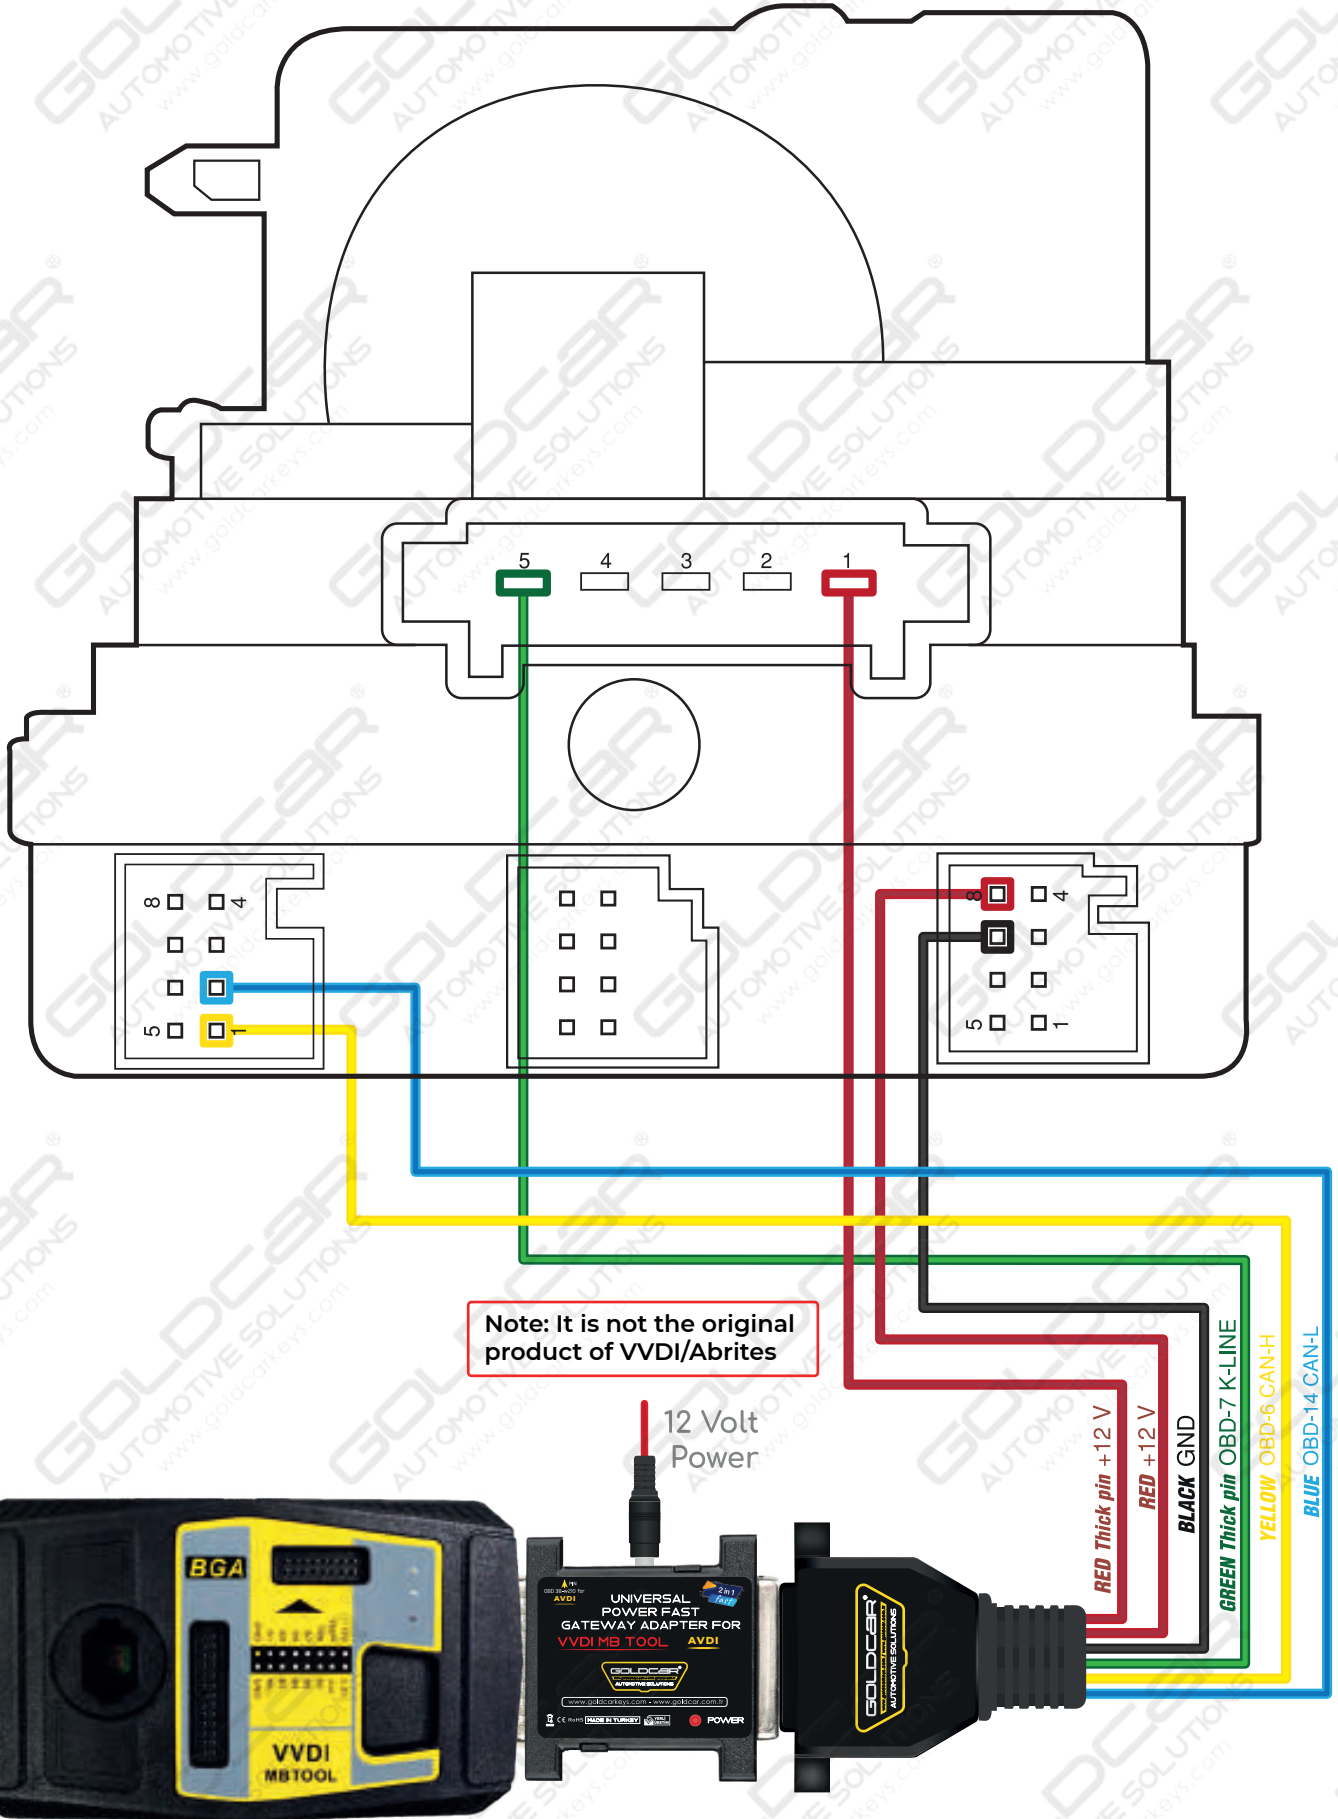

VVDI READ PASSWORD SCHEMA

W203 / W639 / VITO / K-LINE

VVDI READ SCHEMA

W463 / W639 / VITO / CAN

W906 / SPRINTER

W172 / W204 / W207 / W212

W204 / W207 / W212 / W176 / W246 / W447 (FBS-3) / W166

Options Special Function Other Function Points System Synchronize device time Process Wizard Update Online