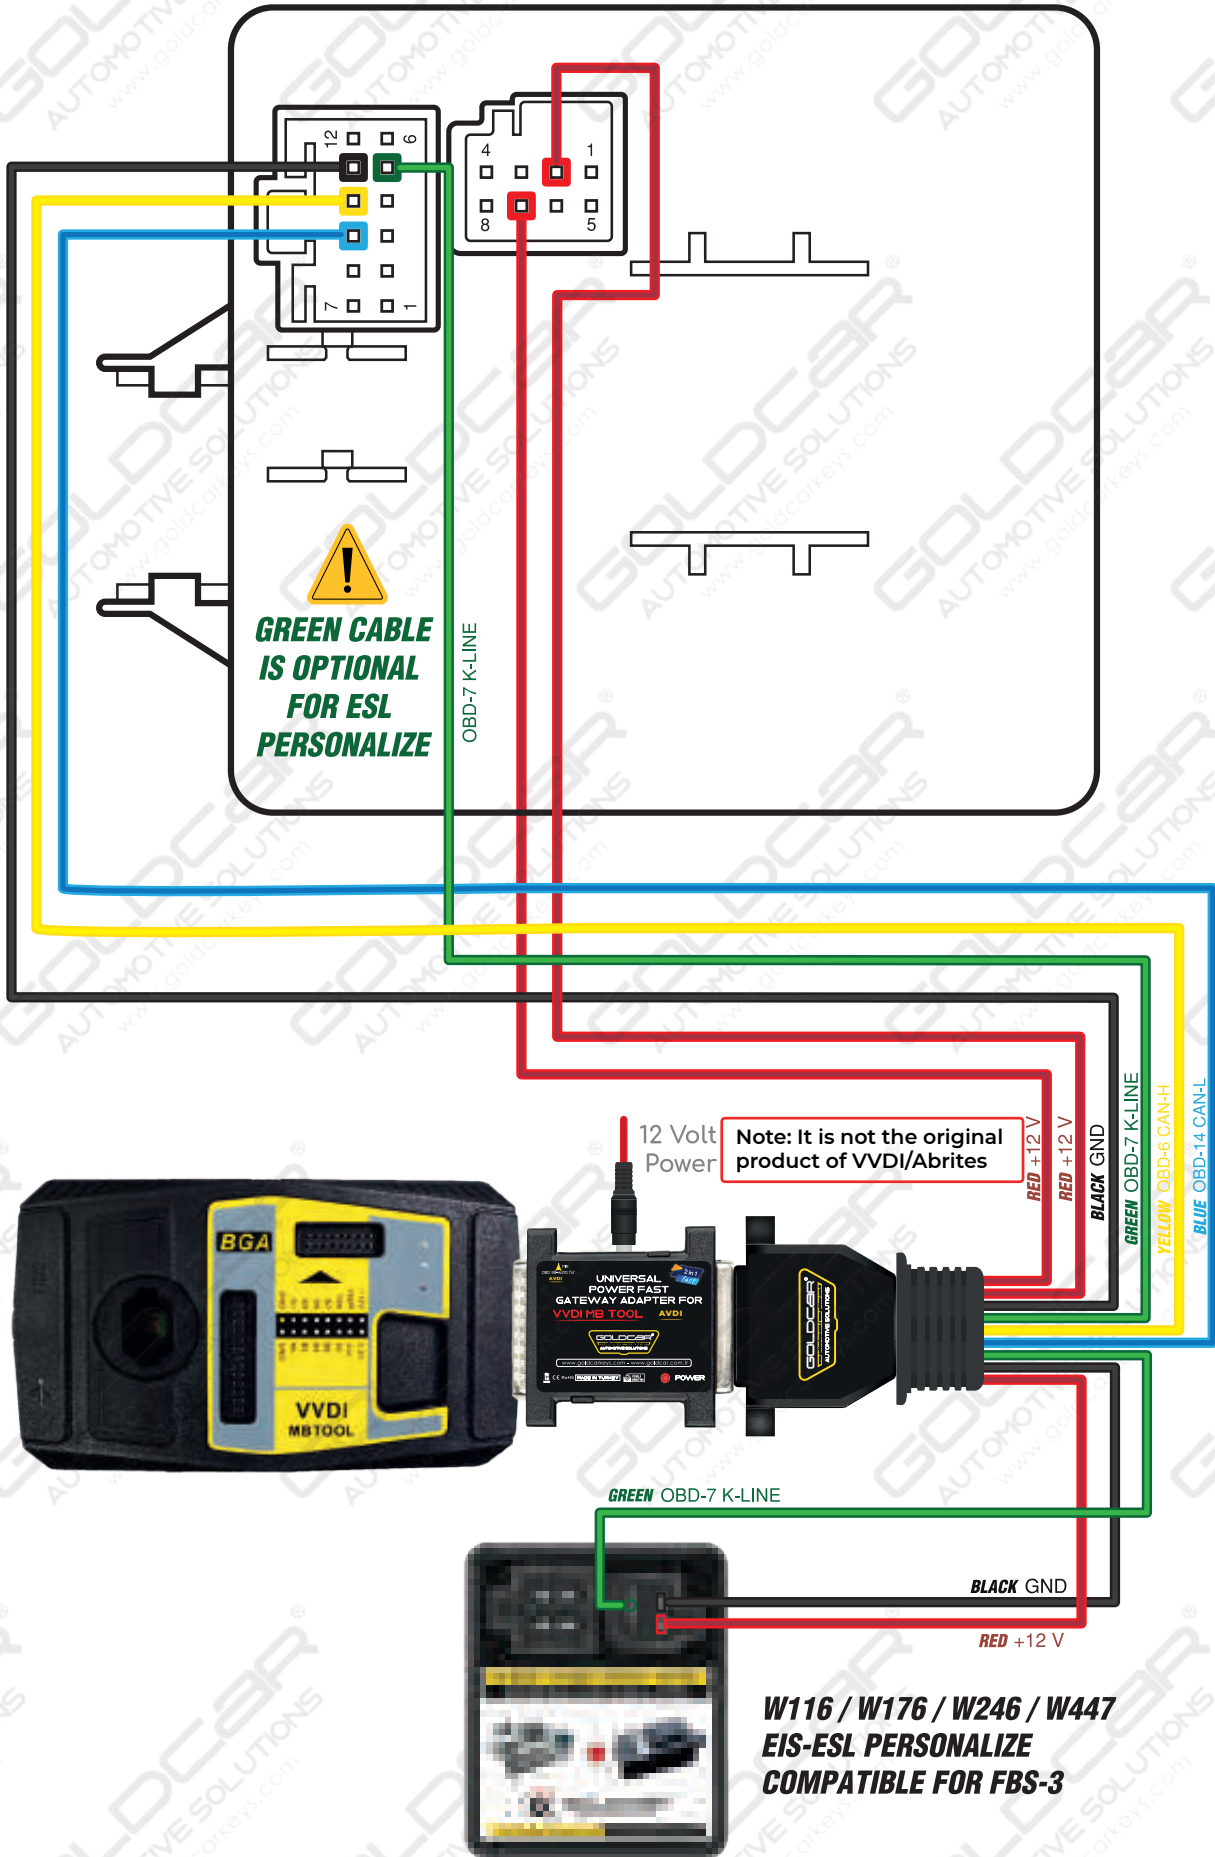

W166 / W176 / W246 / W447