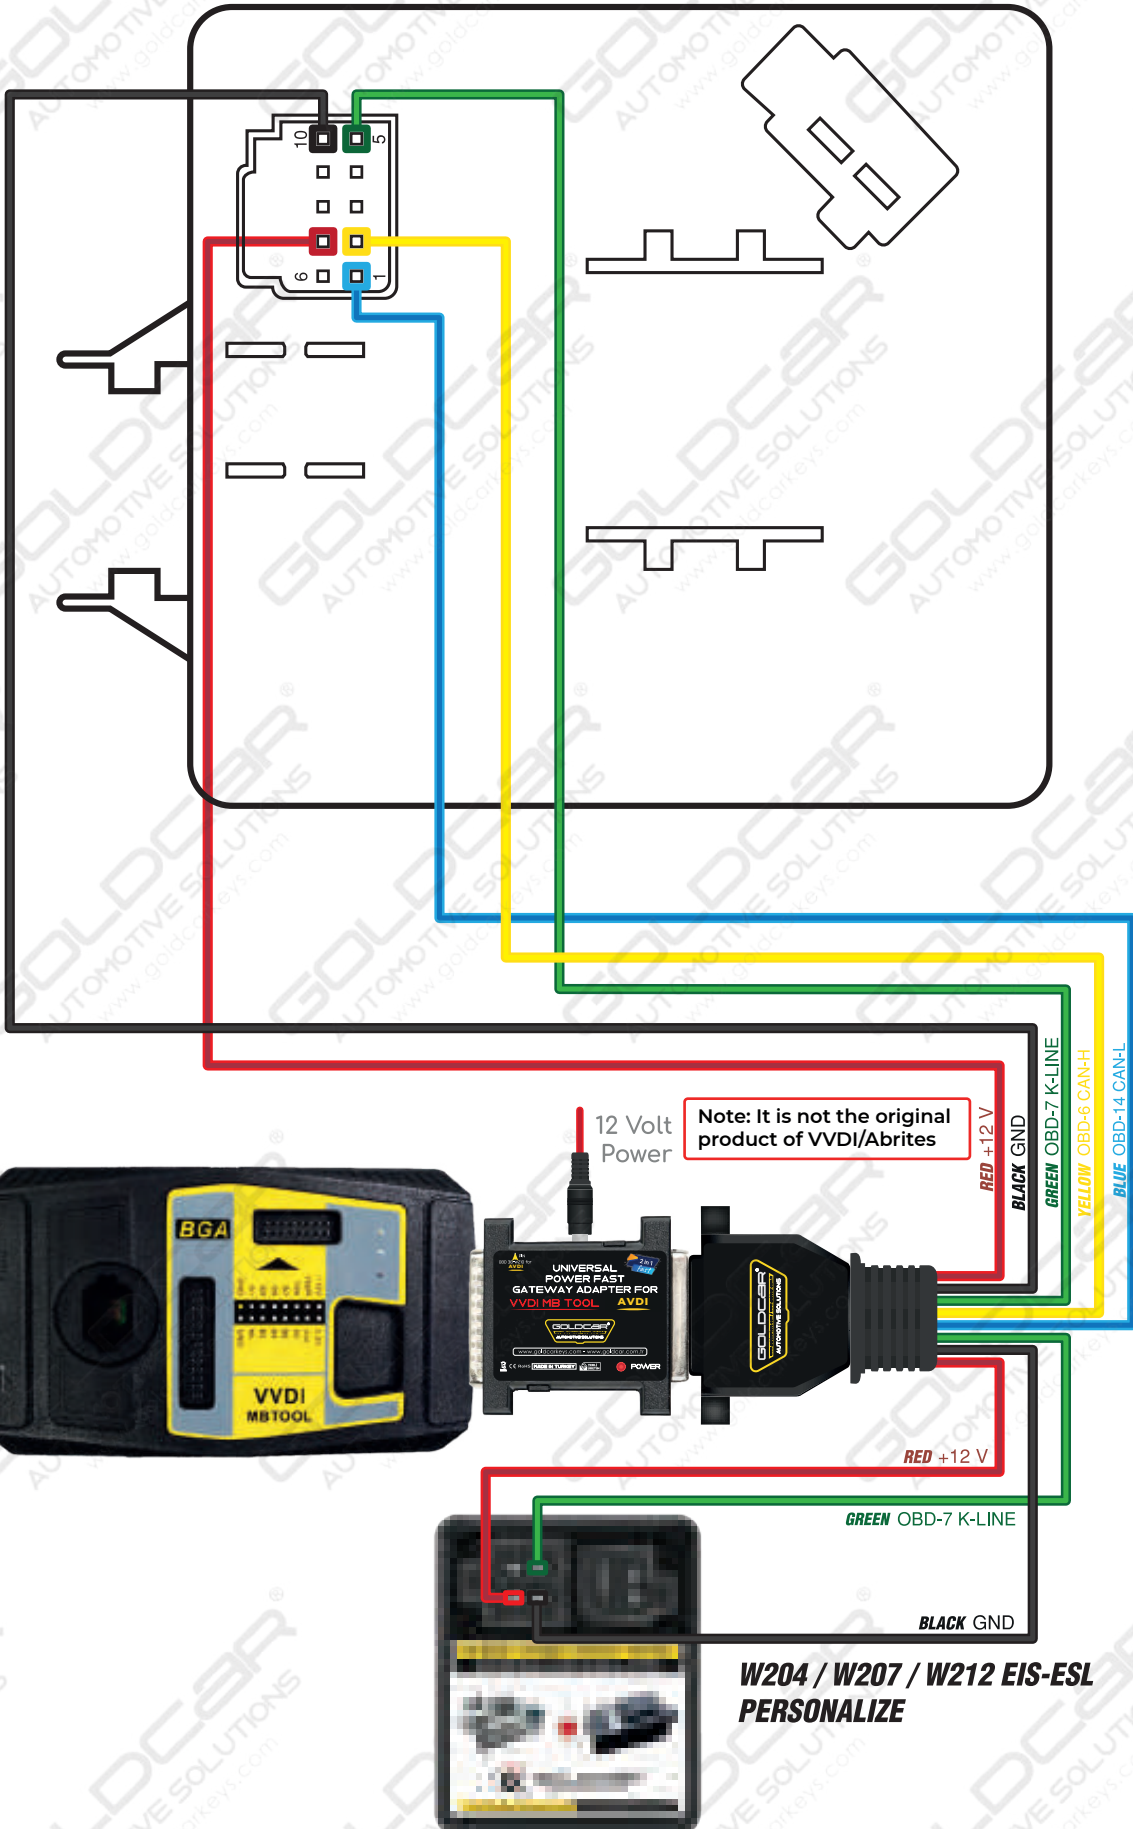

VVDI READ PASSWORD SCHEMA

W203 / W639 / VITO / K-LINE

VVDI READ SCHEMA

W463 / W639 / VITO / CAN

W906 / SPRINTER

W172 / W204 / W207 / W212

W204 / W207 / W212 / W176 / W246 / W447 (FBS-3) / W166

Options Special Function Other Function Points System Synchronize device time Process Wizard Update Online