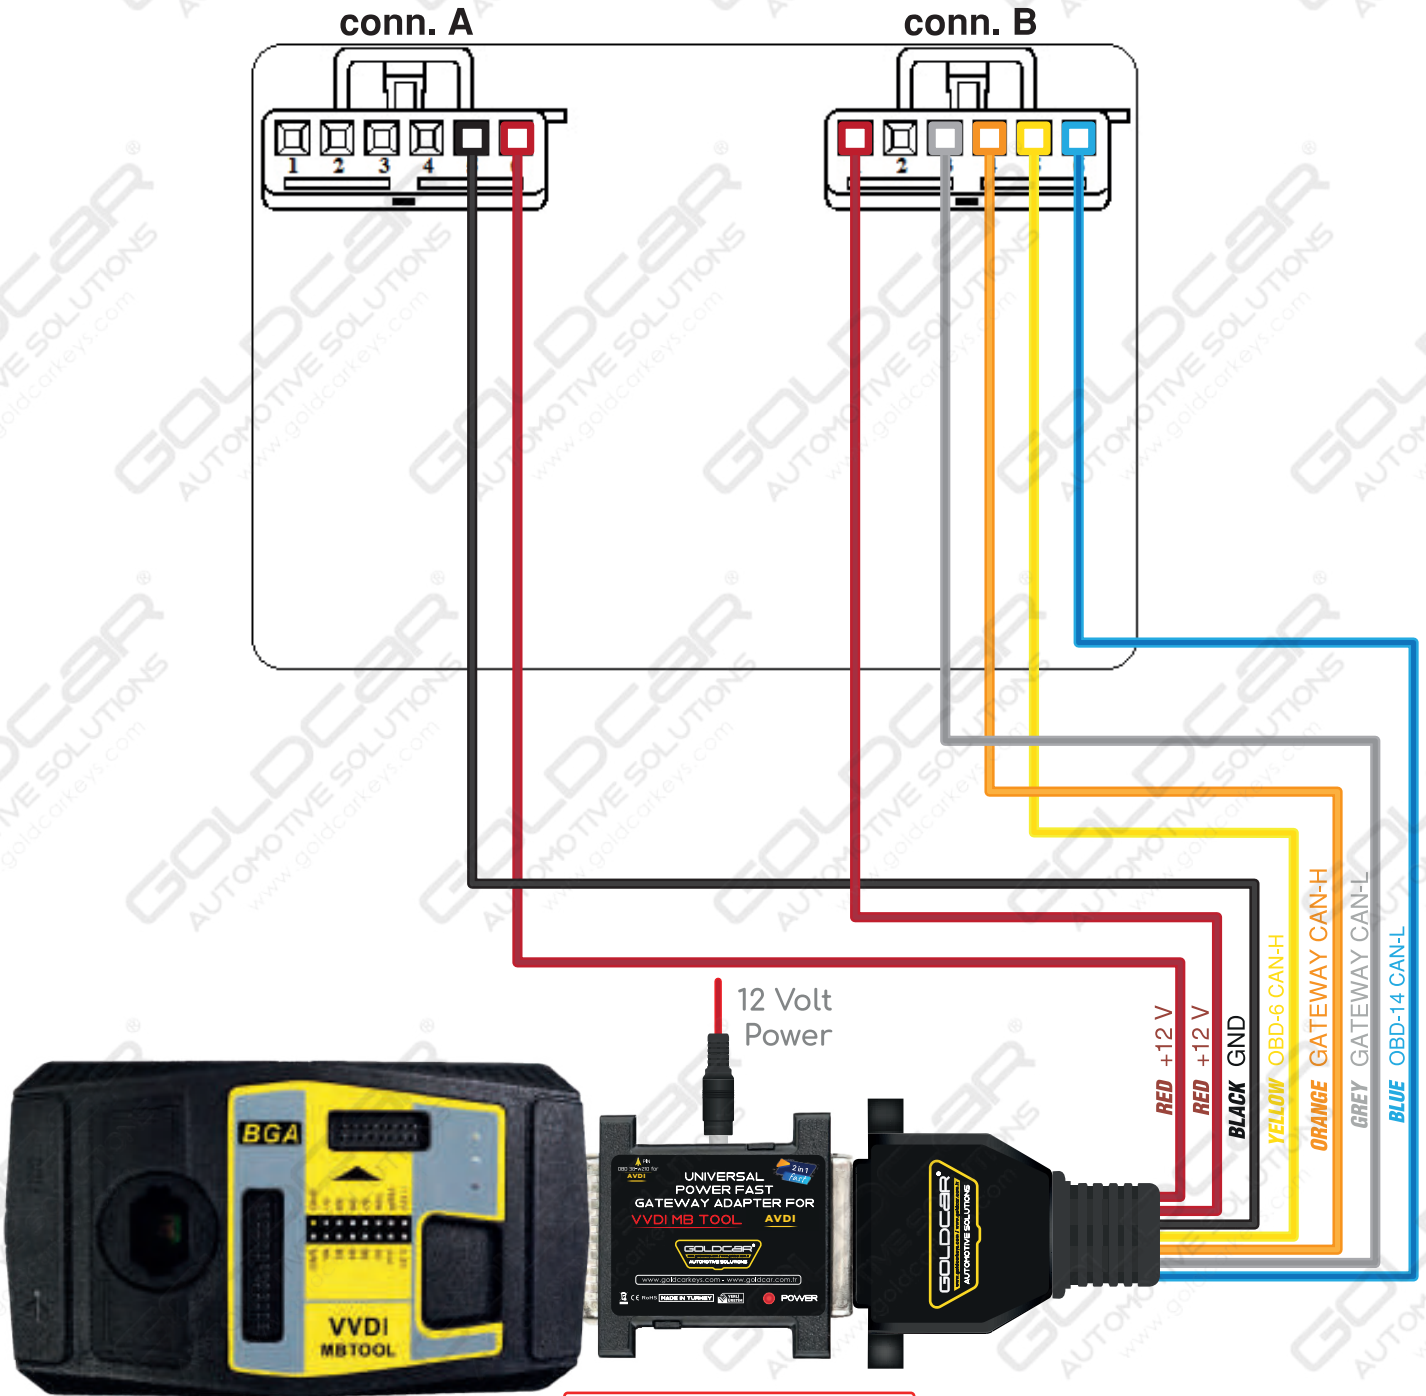

W164 / W251

N73

Note: It is not the original product of VVDI/Abrites