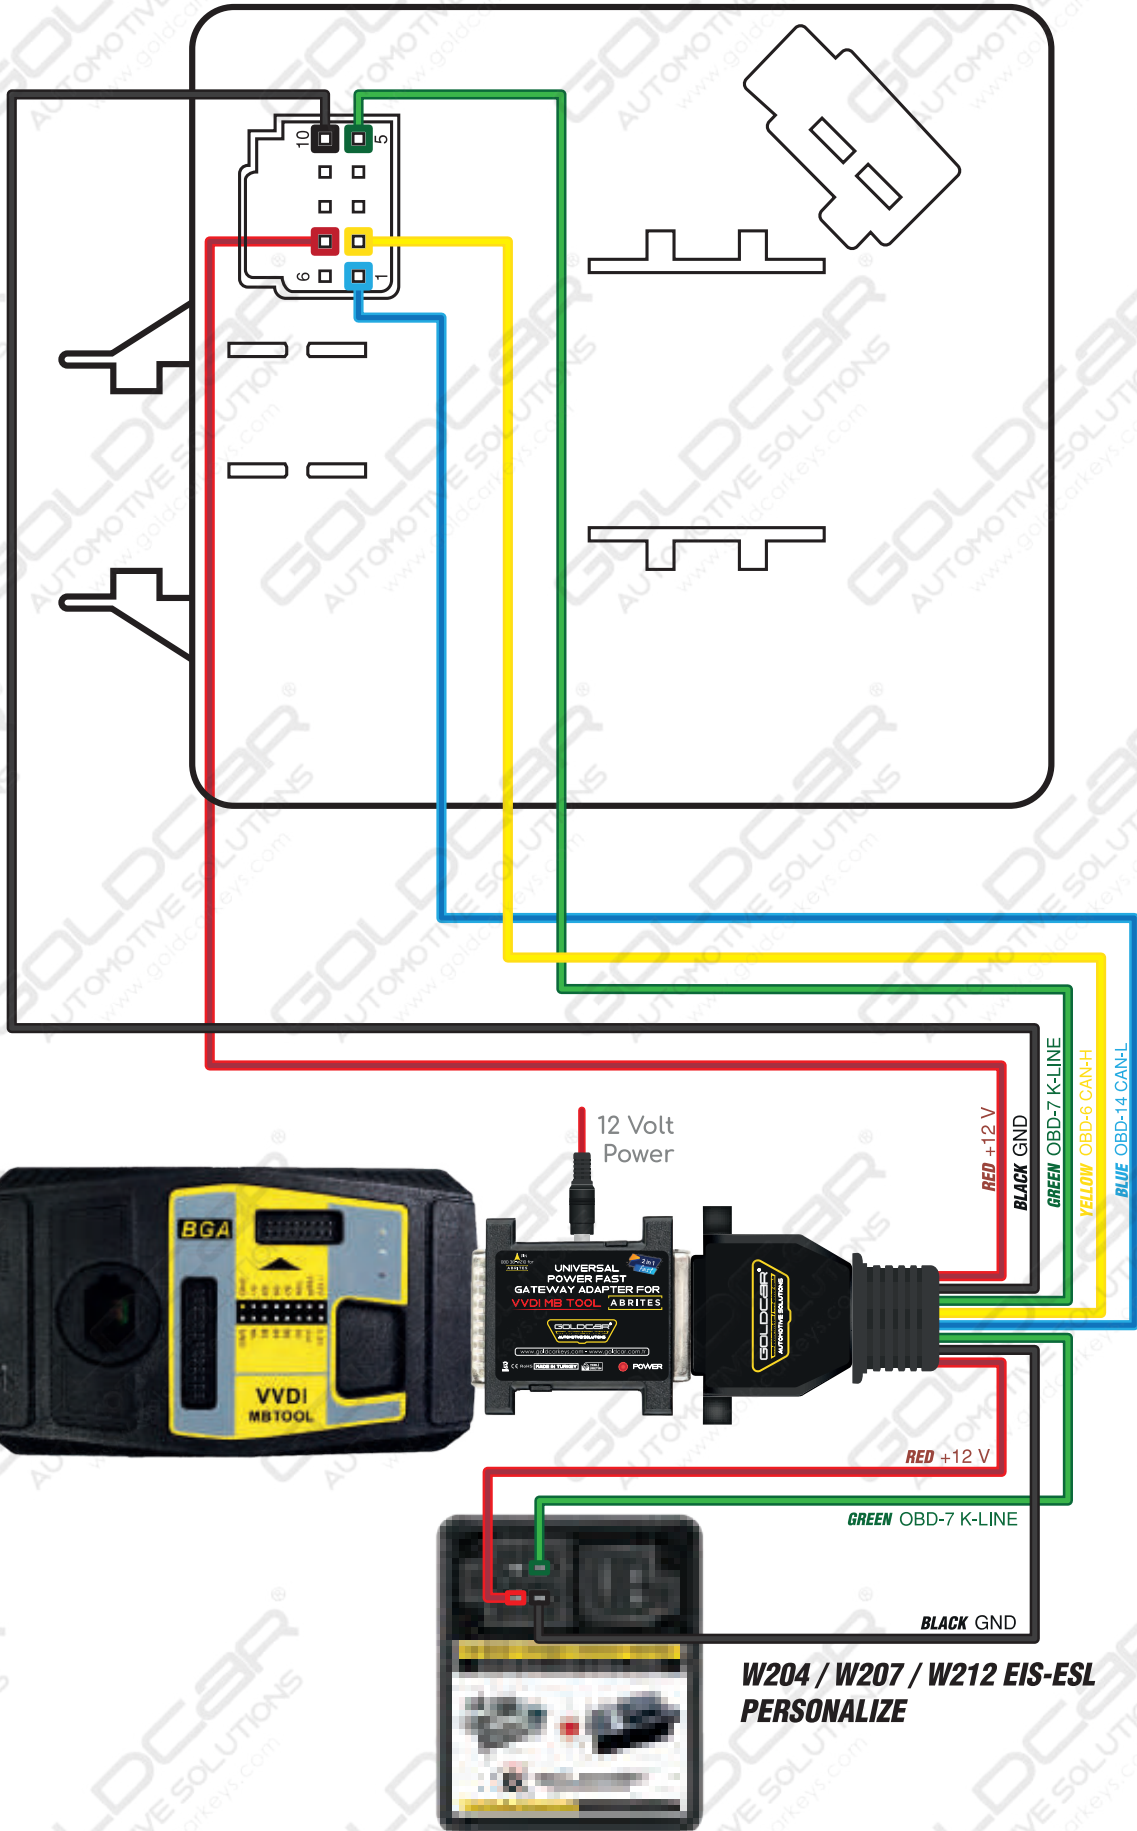

W172 / W204 / W207 / W212

**W204 / W207 / W212 EIS-ESL
PERSONALIZE**