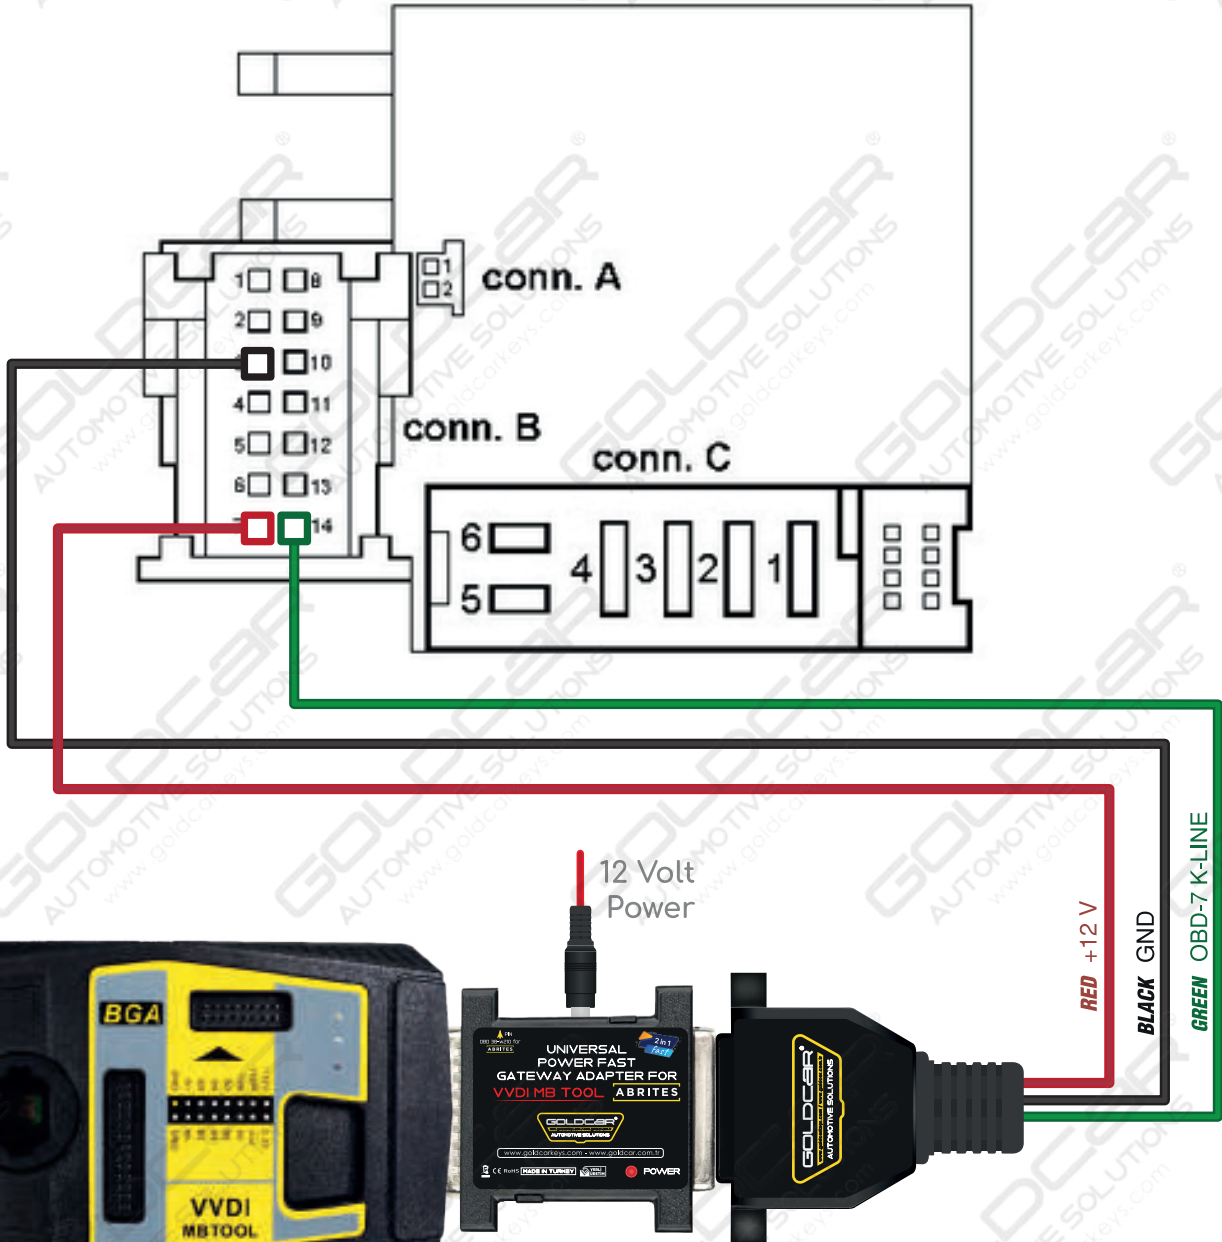

W202 / W208 / W210

N73