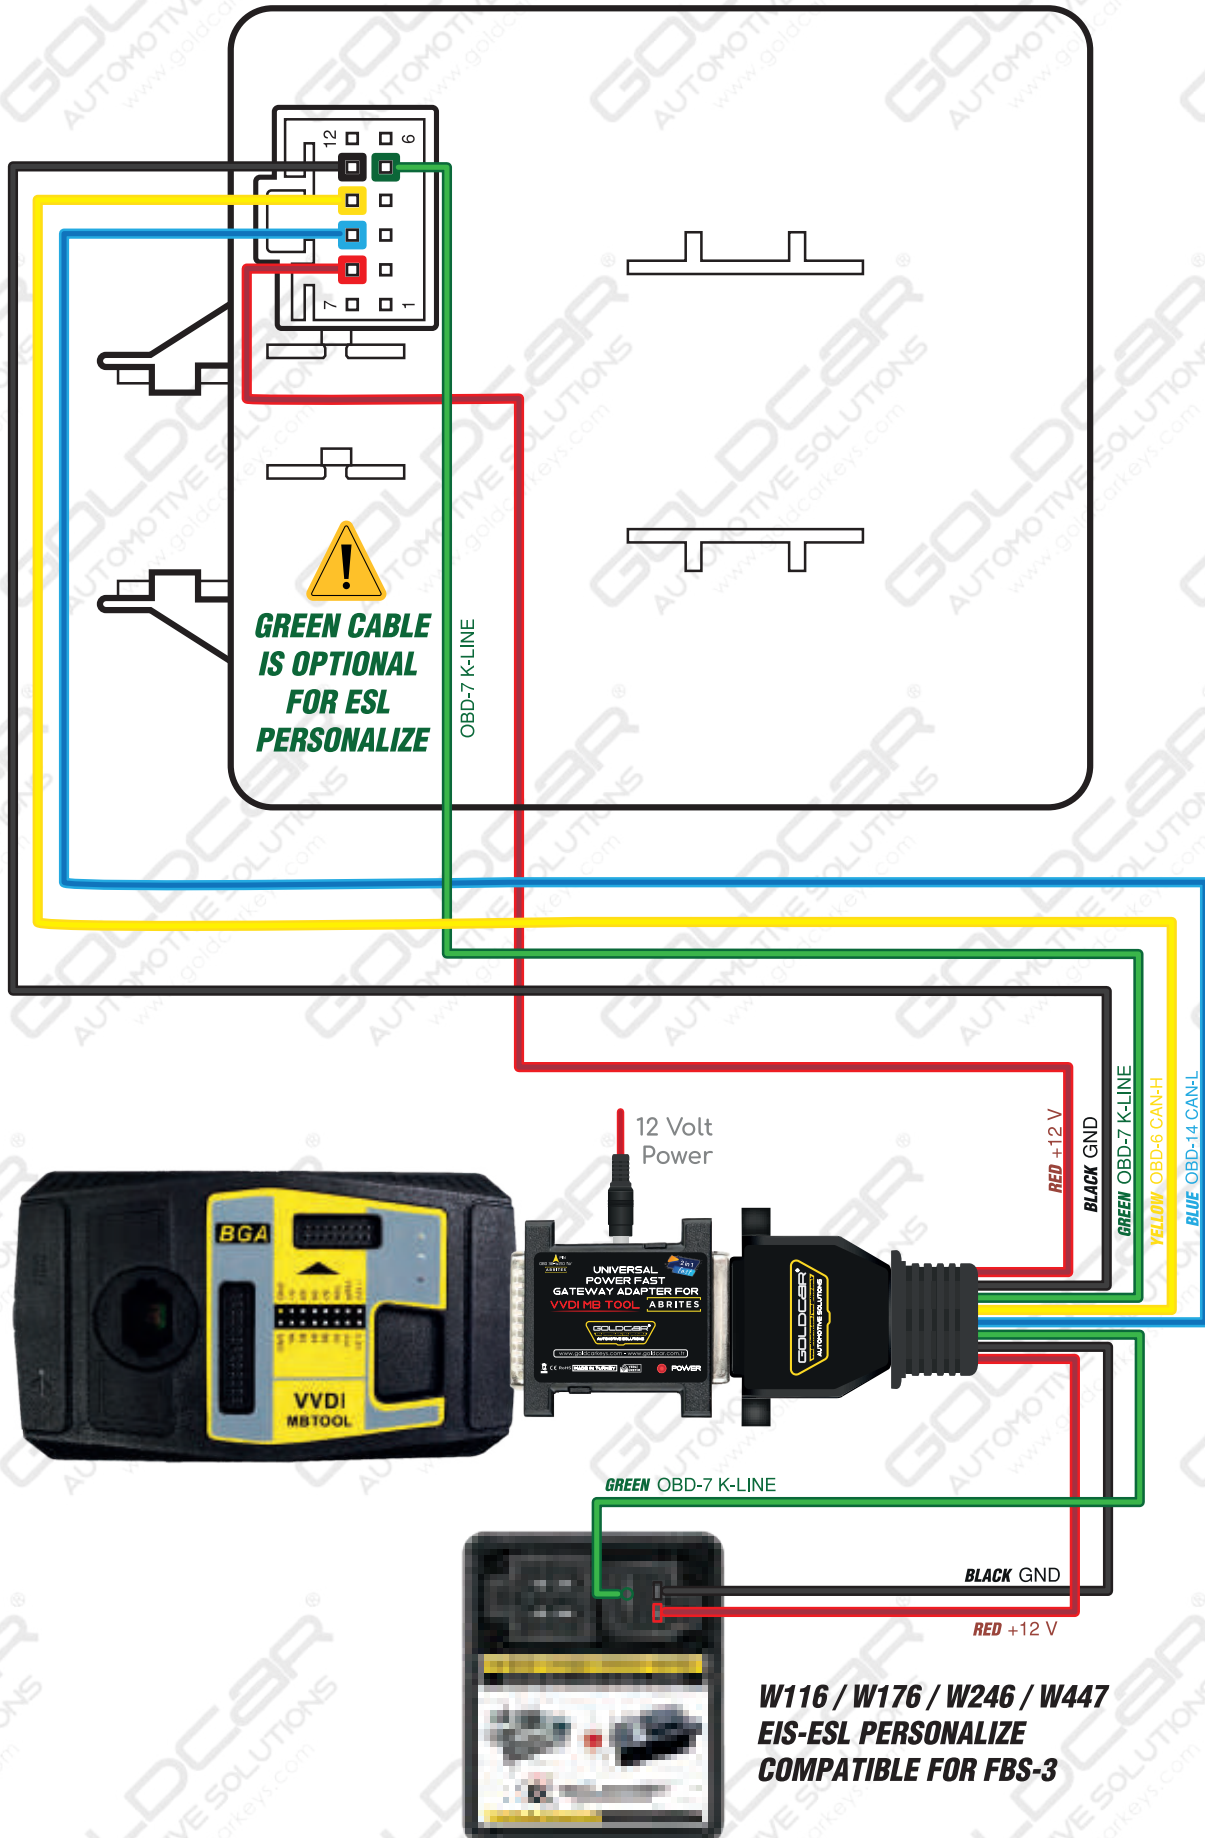

W166 / W176 / W246 / W447