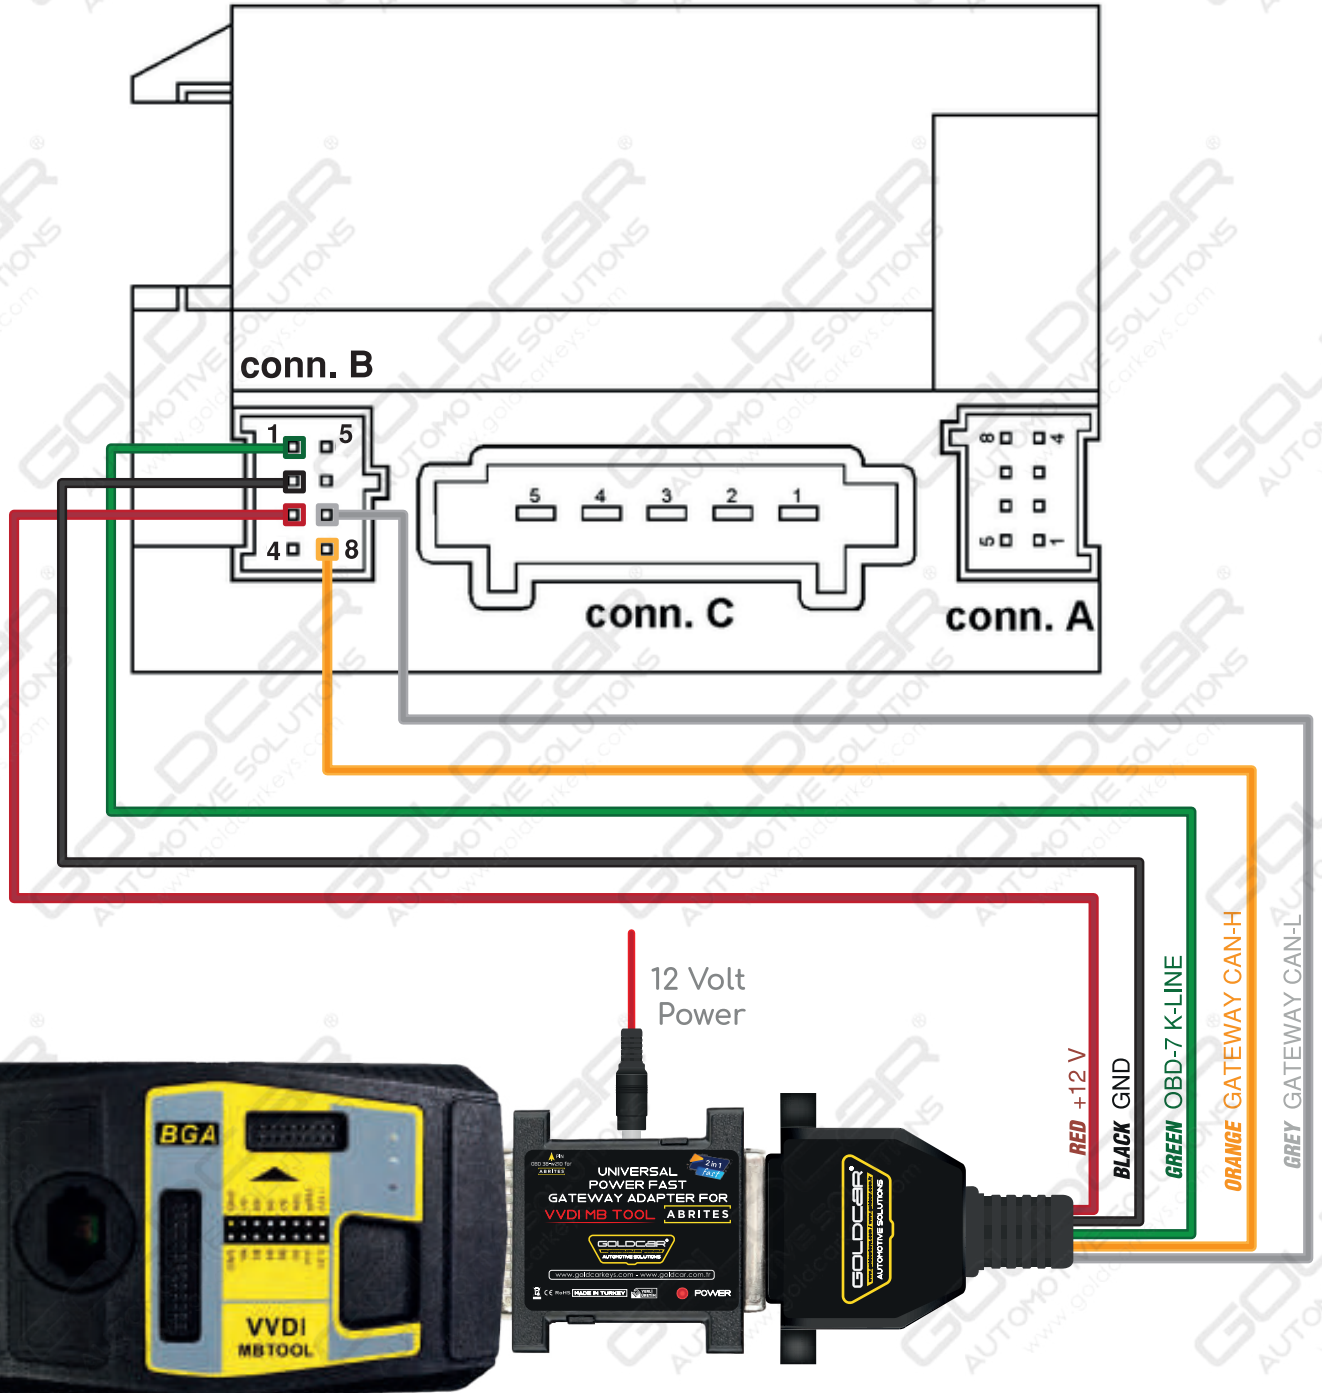

2 in 1
fast

UNIVERSAL POWER **FAST + GATEWAY** Distribution Box ADAPTER

ABRITES

VVDI MB
TOOL

COMPATIBLE

MB Power Adapter + Gateway Fast Data Collection (All Key Lost)

and allows you to get a faster EIS / EZS Password.

UNIVERSAL POWER FAST GATEWAY ADAPTER FOR VVDI MB TOOL ABRITES

GOLDCAR OPTIONAL CABLE SCHEMA

12 Volt Power

D-SUB 25 PINOUT SCHEMA

OBD PINOUT SCHEMA

W169 / W171 / W209 / W211 W245

W164 / W251

N73