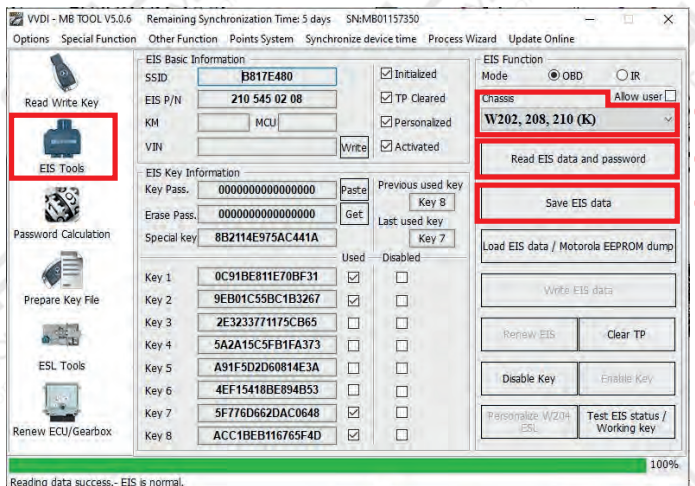

VVDI READ SCHEMA

1