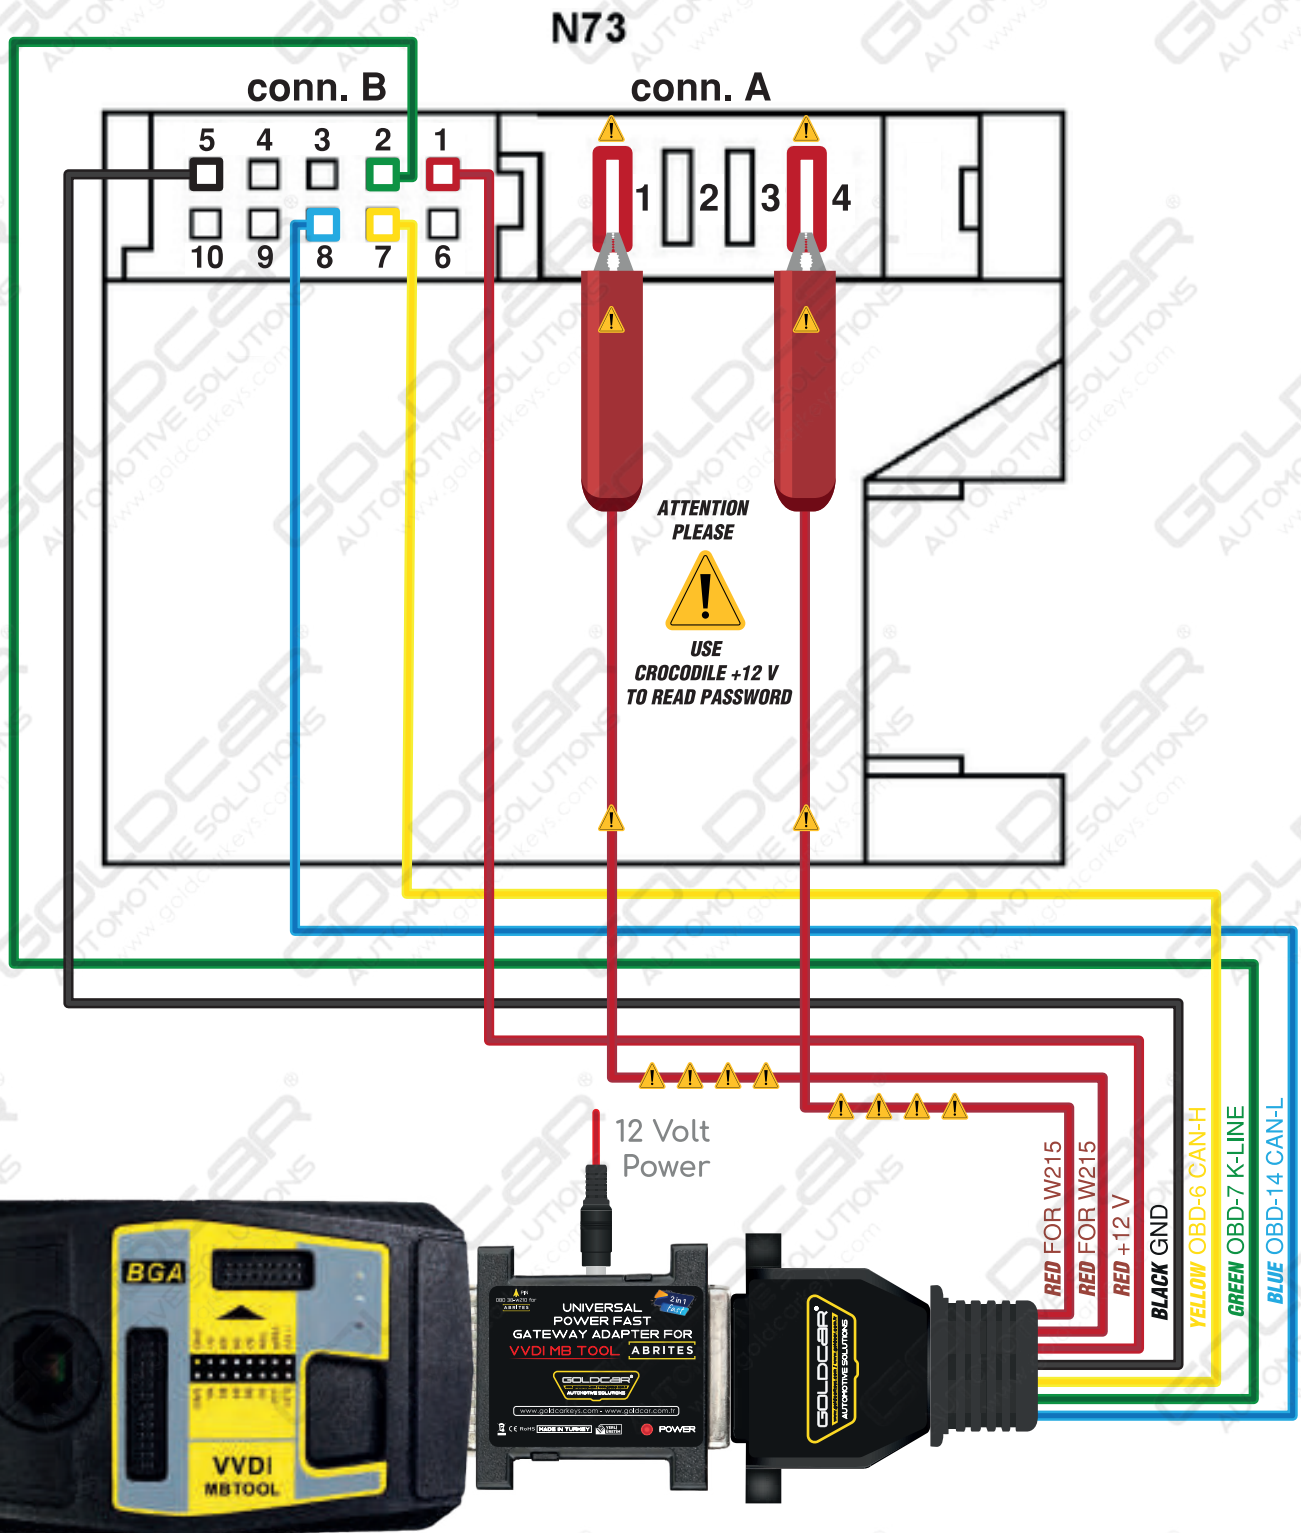

W215 / W220 / R230