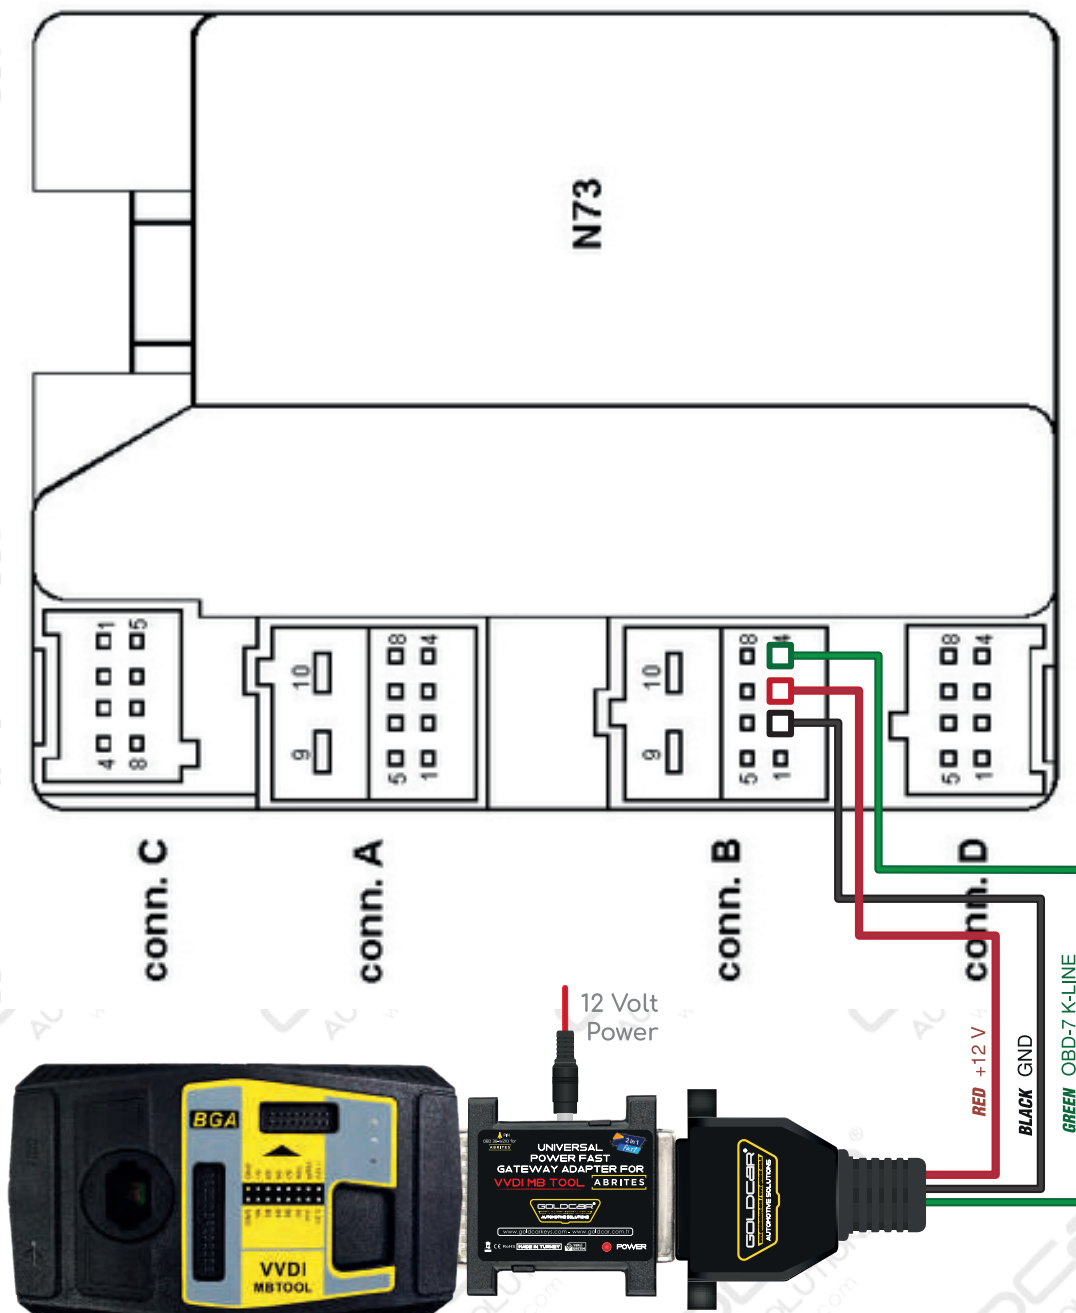

W203 / W639 / VITO / K-LINE

VVDI READ SCHEMA