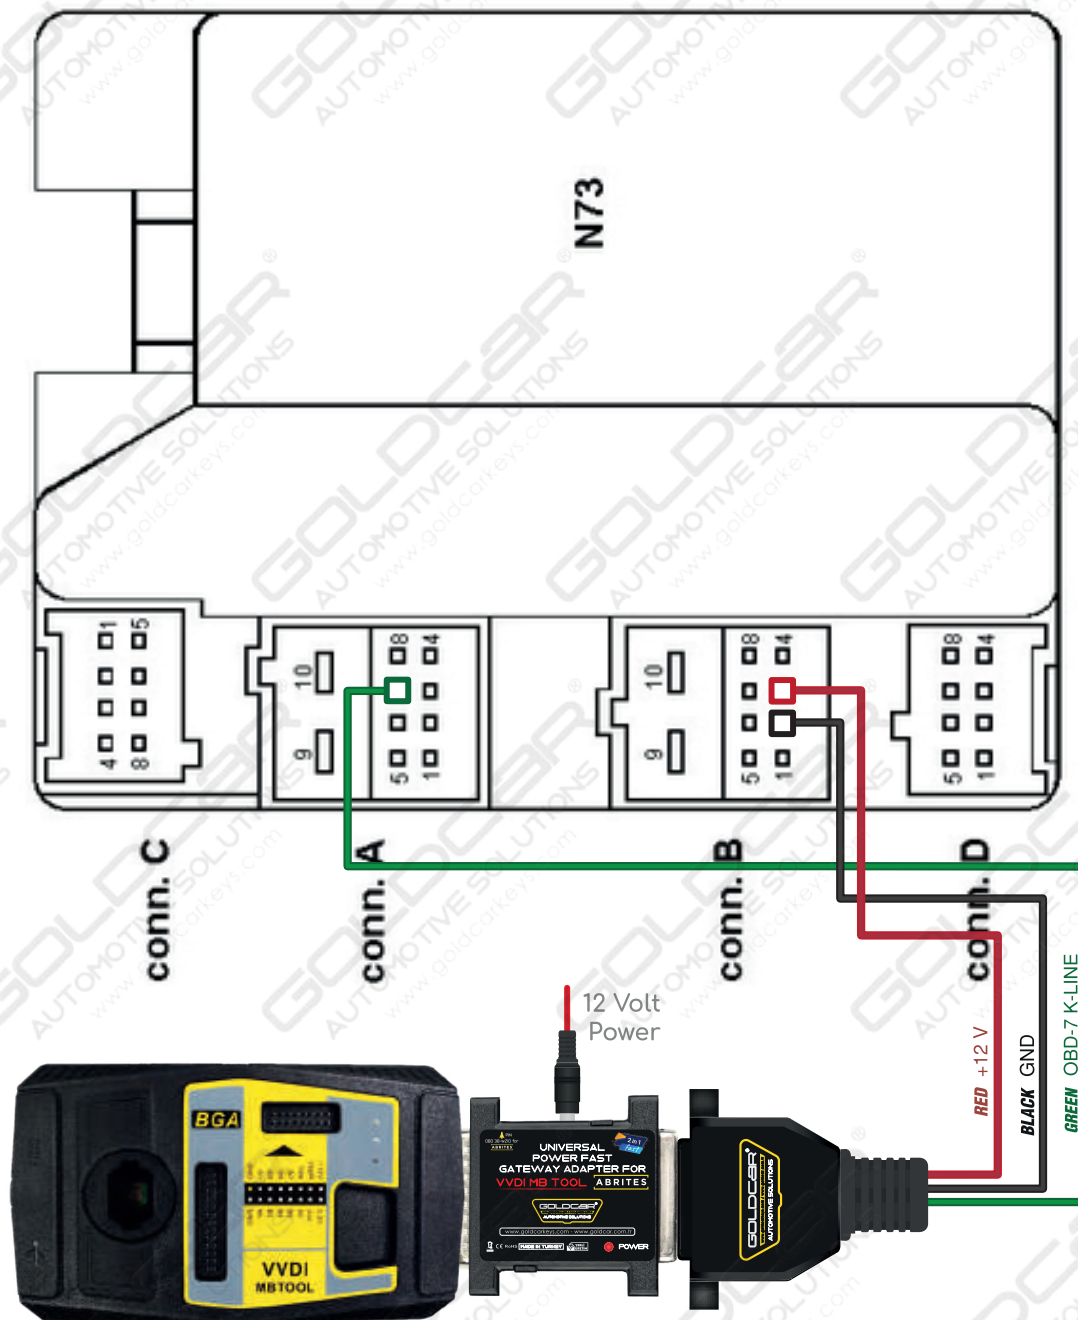

VVDI READ PASSWORD SCHEMA

1

W202 / W208 / W210

N73

VVDI READ SCHEMA

1

W215 / W220 / R230

W203 / W639 / VITO / K-LINE