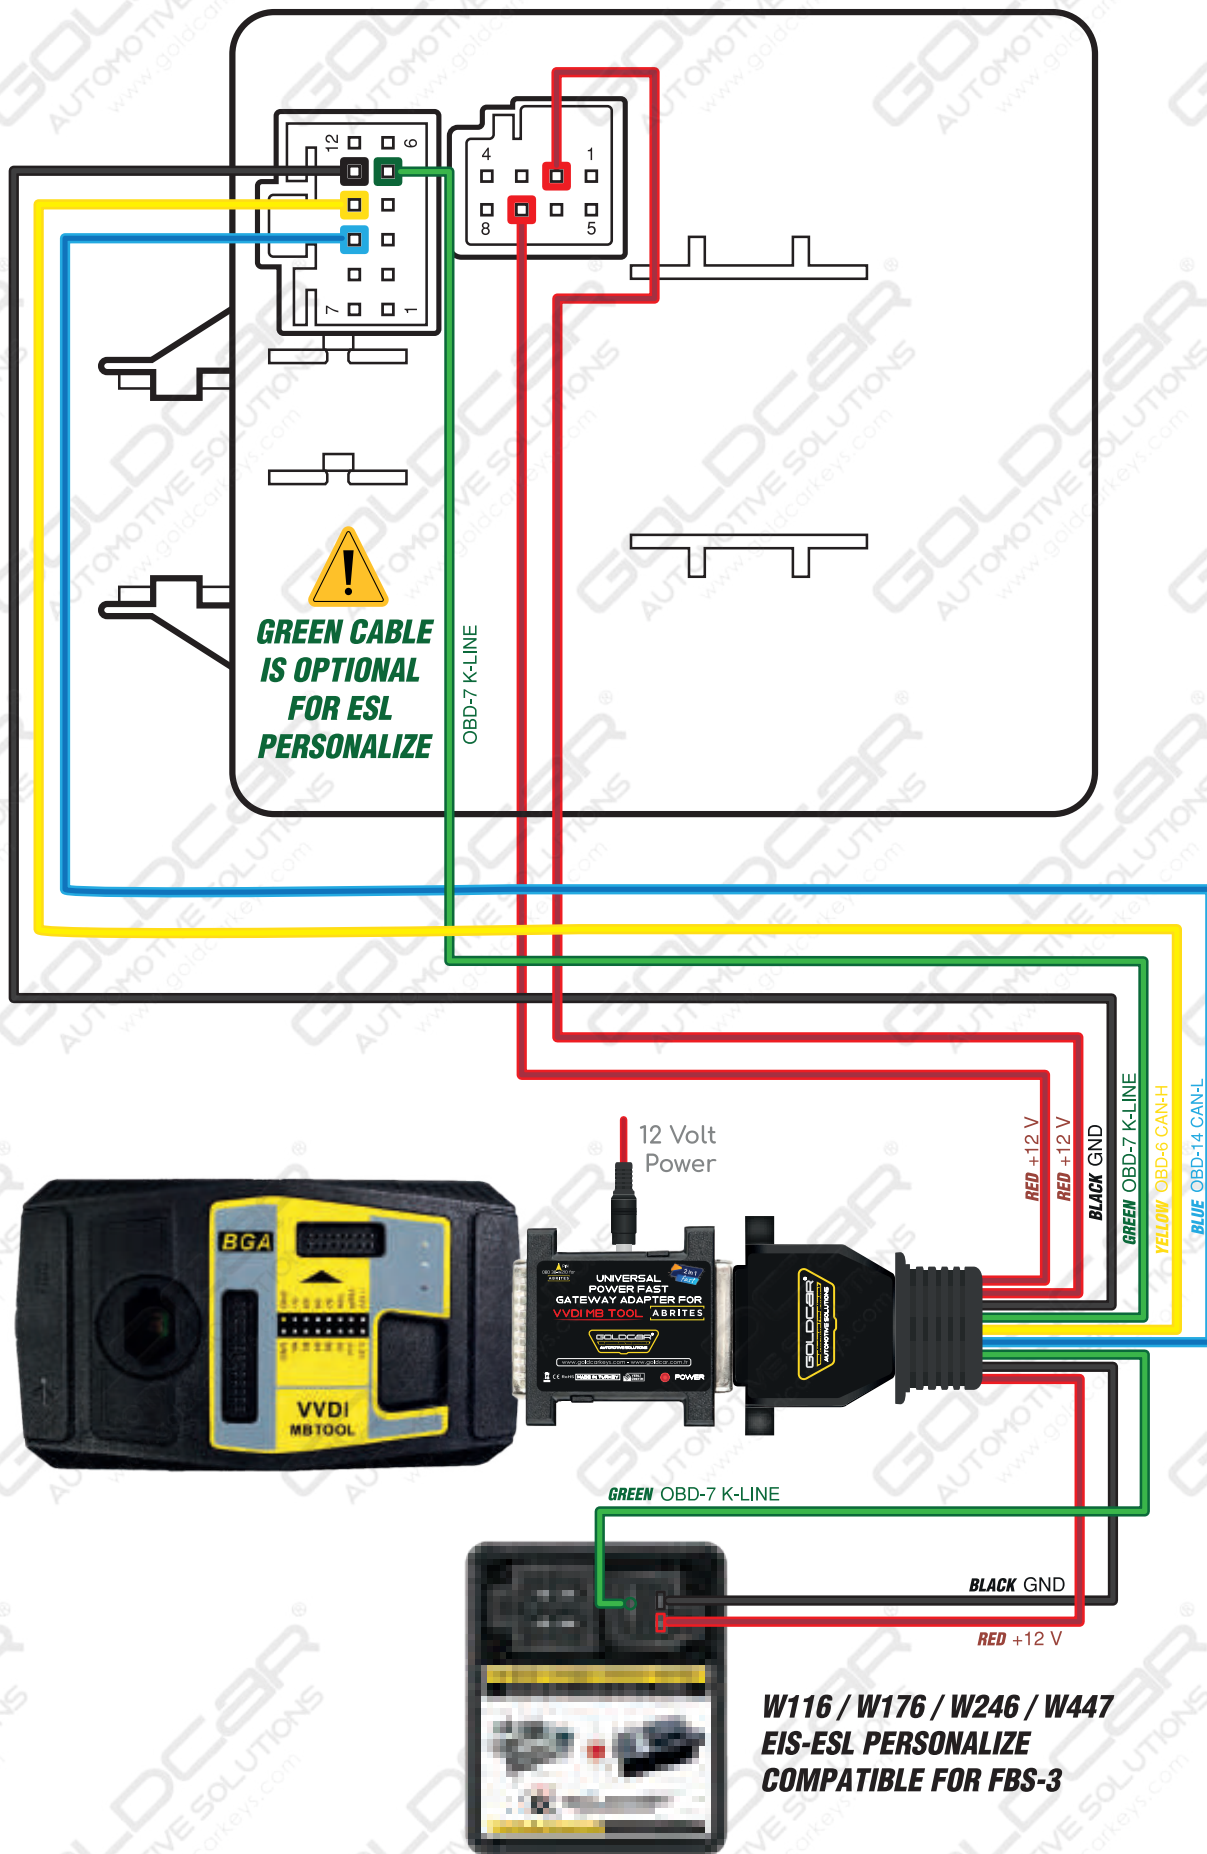

W166 / W176 / W246 / W447

**W116 / W176 / W246 / W447
EIS-ESL PERSONALIZE
COMPATIBLE FOR FBS-3**