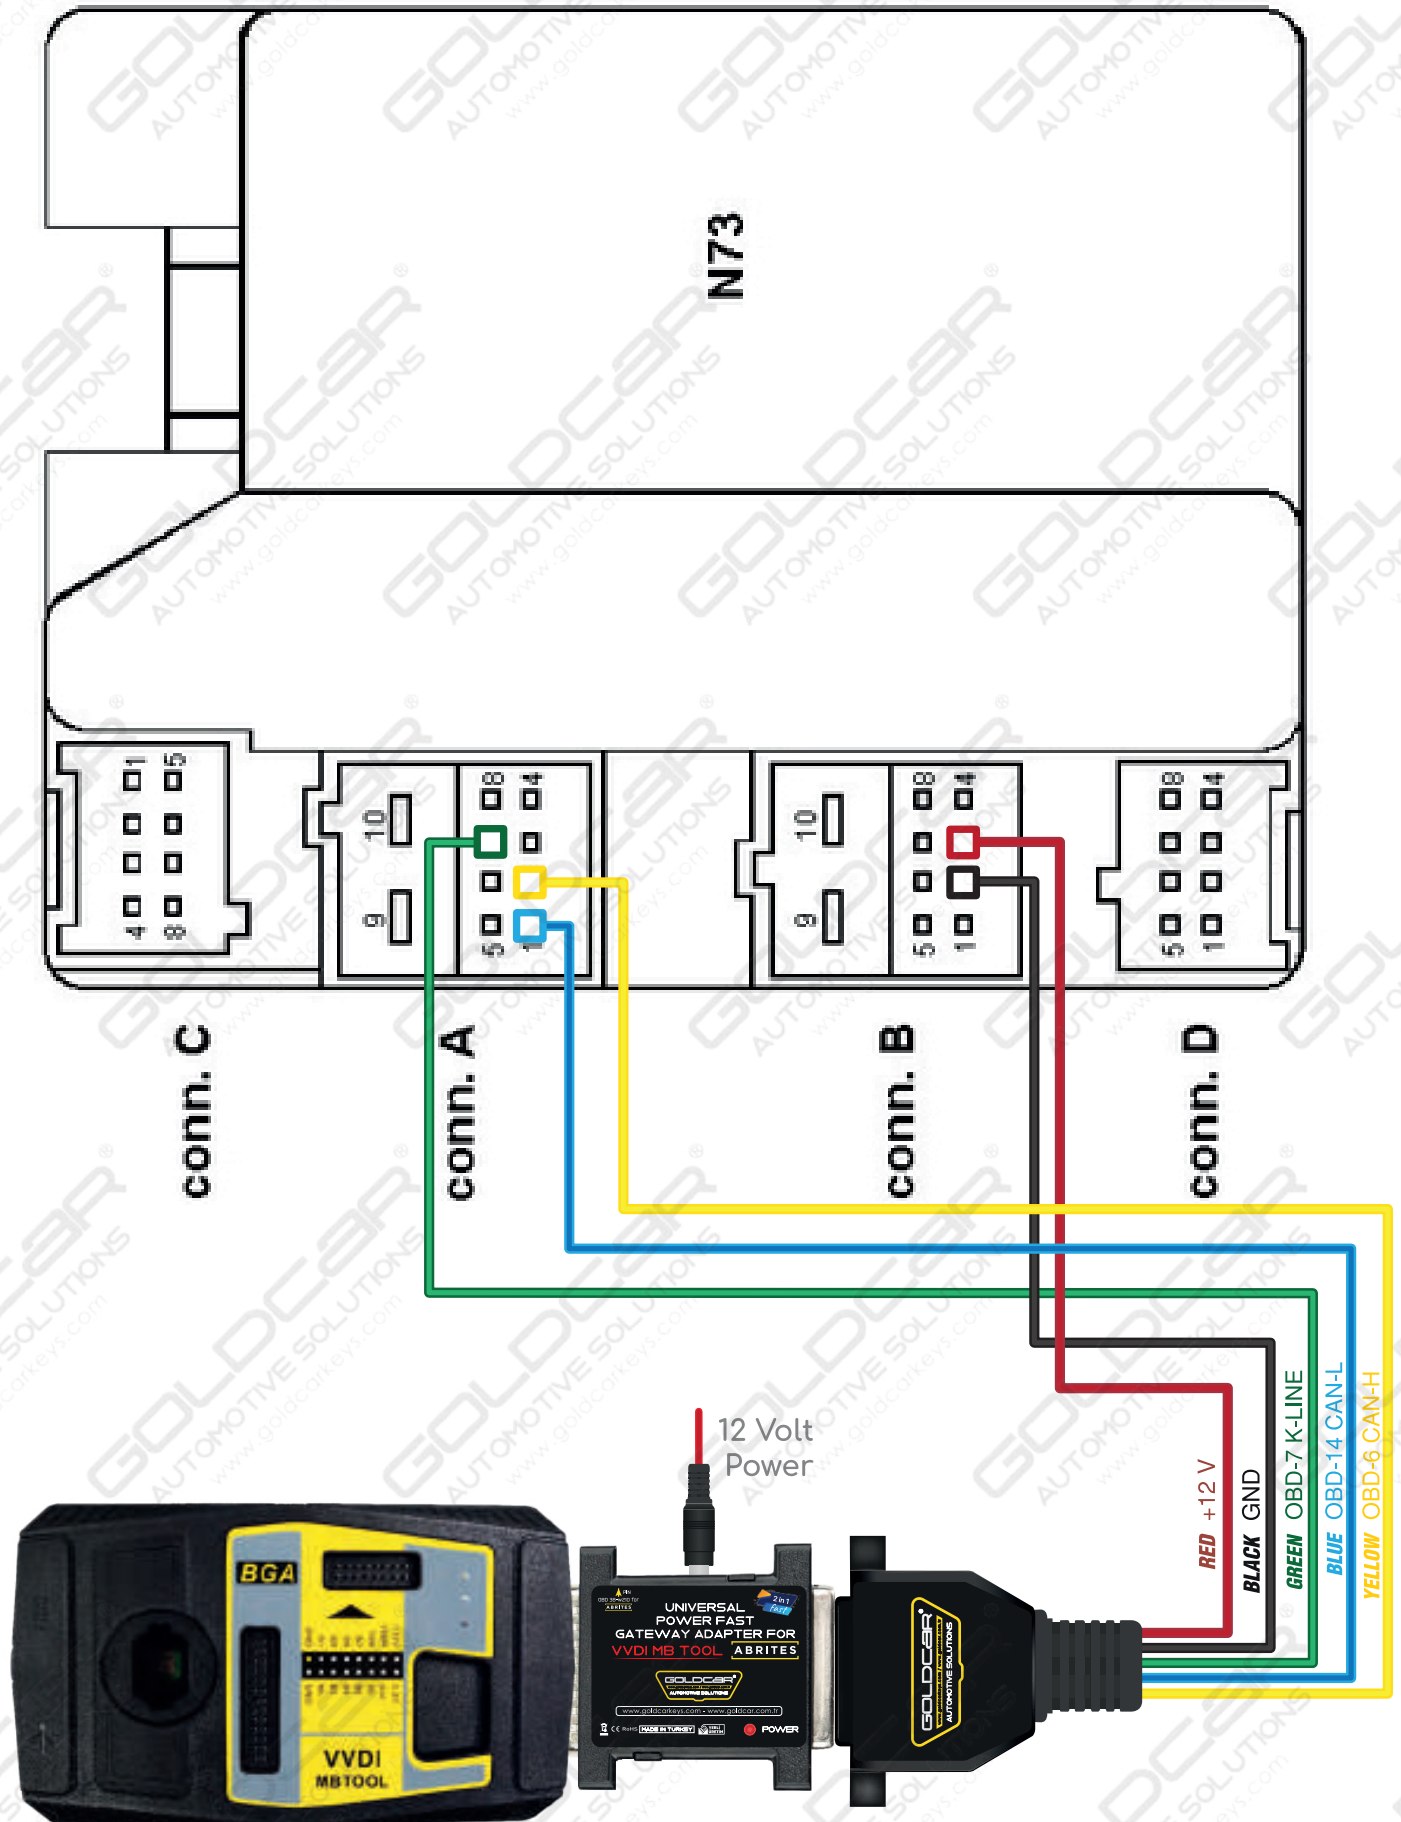

W463 / W639 / VITO / CAN