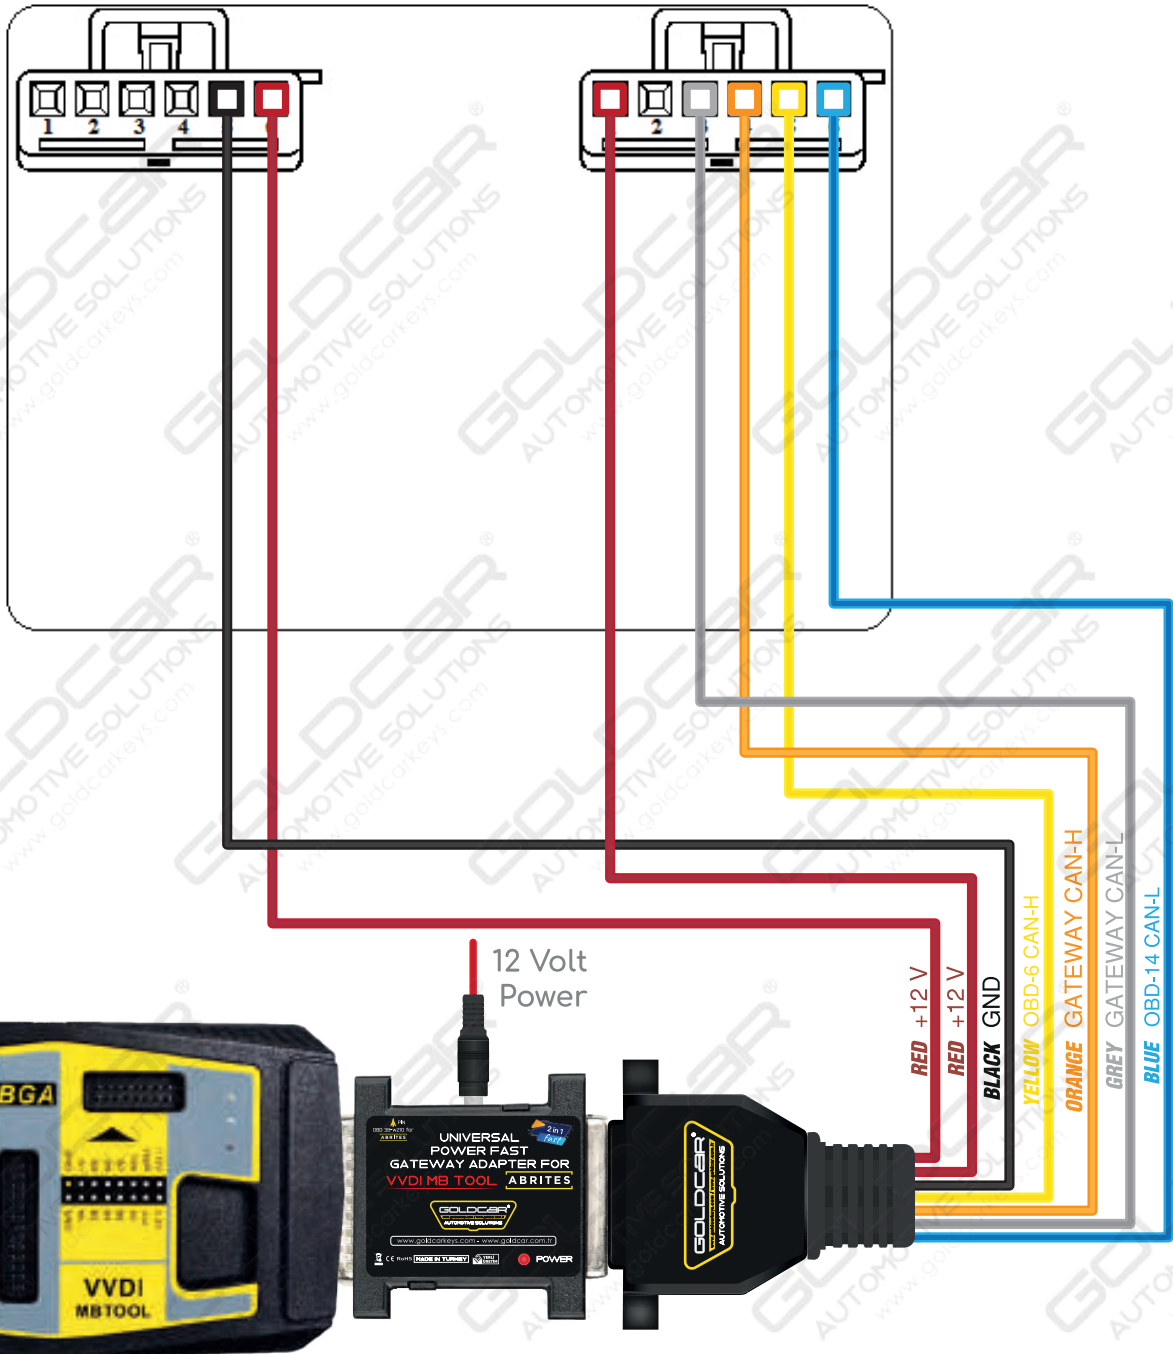

W164 / W251

N73

conn. A

conn. B