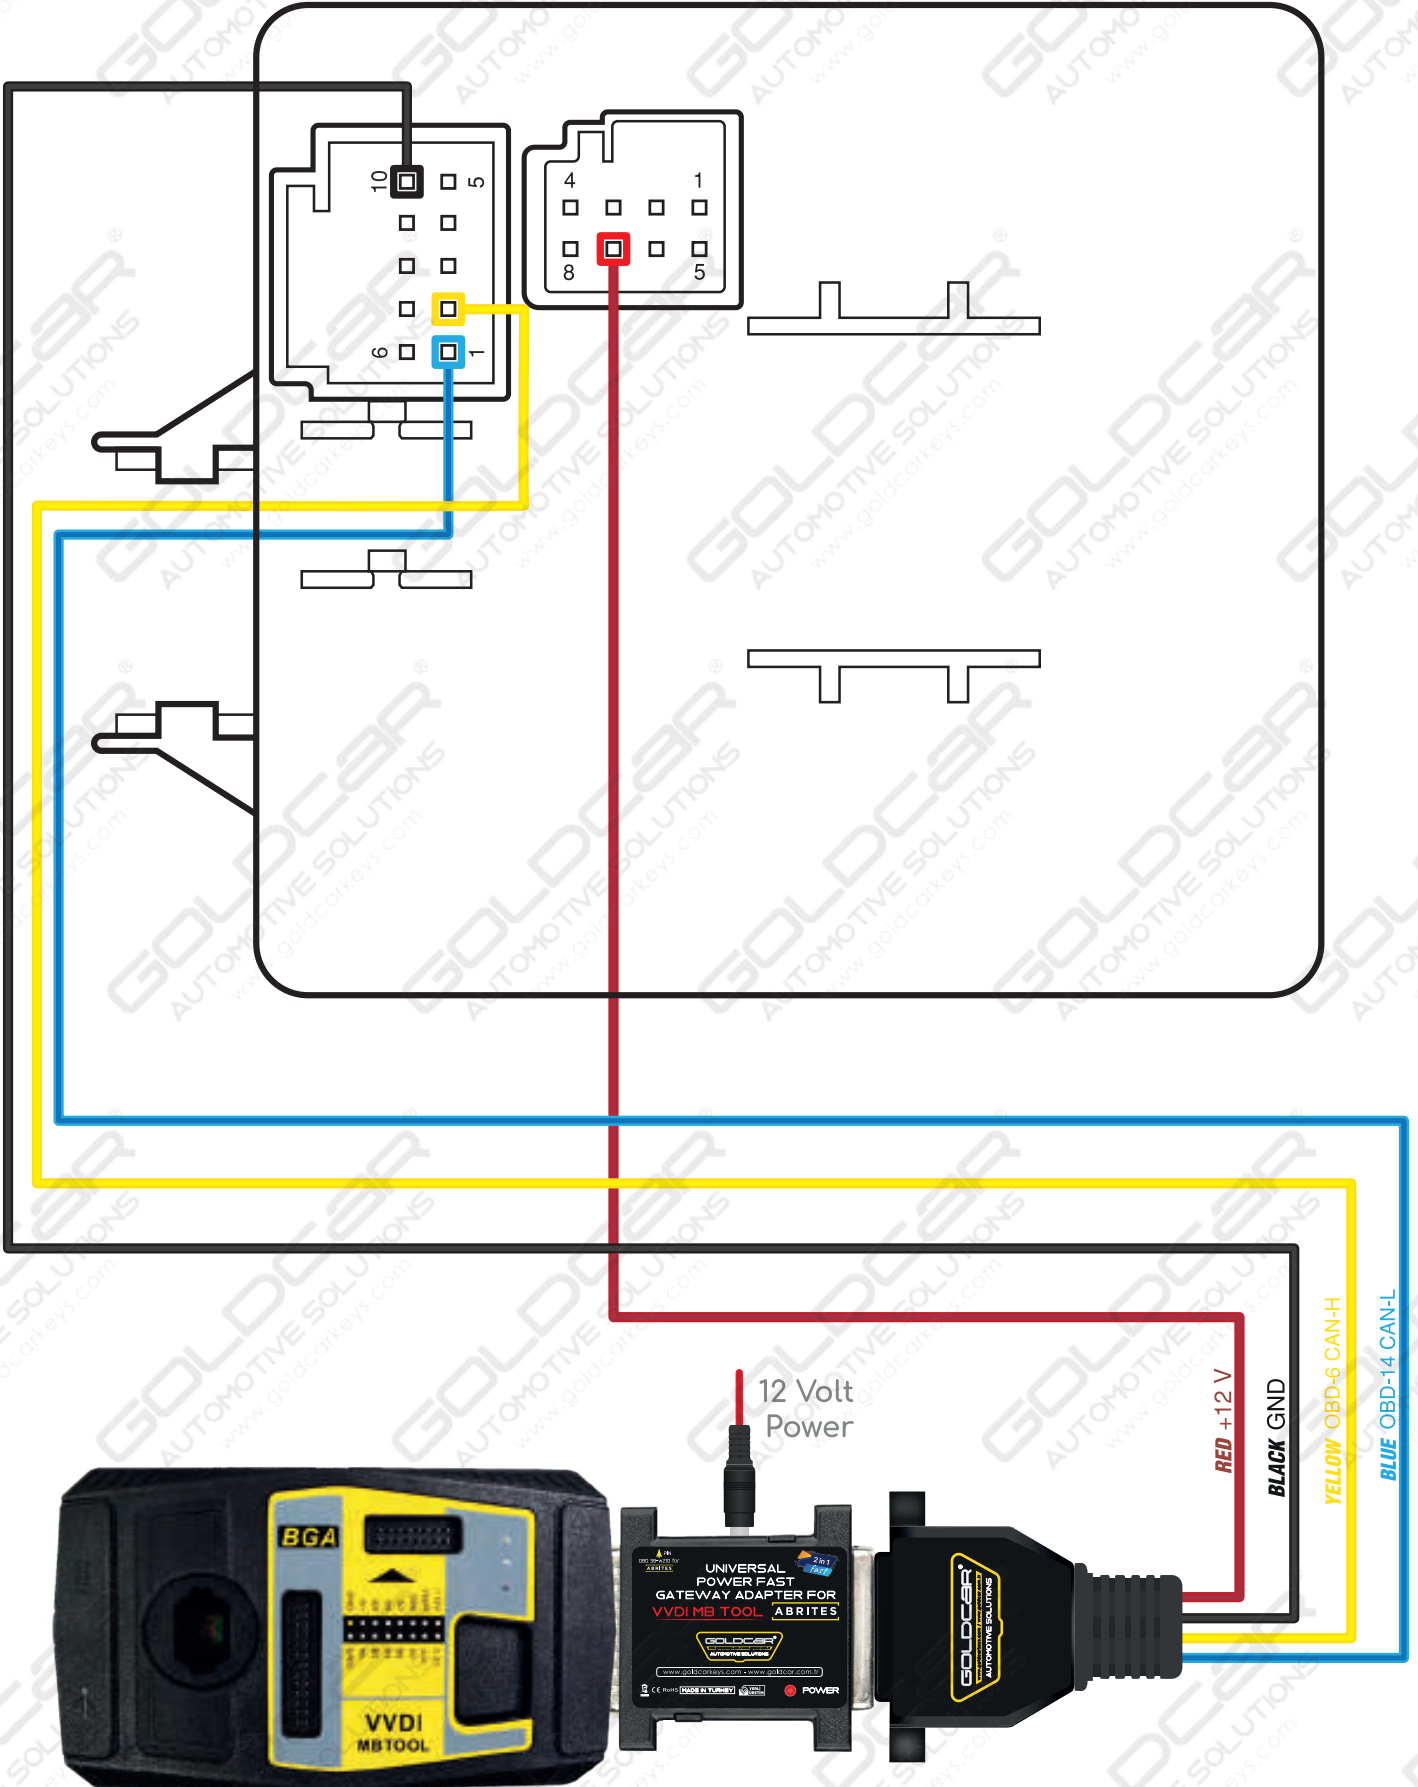

Writing data success. 100%

7

Successfull

EIS-ESL PERSONALIZE

W166 / W176 / W246 / W447

**W116 / W176 / W246 / W447
EIS-ESL PERSONALIZE
COMPATIBLE FOR FBS-3**

W166 / W176 / W246 / W447

NEW W212