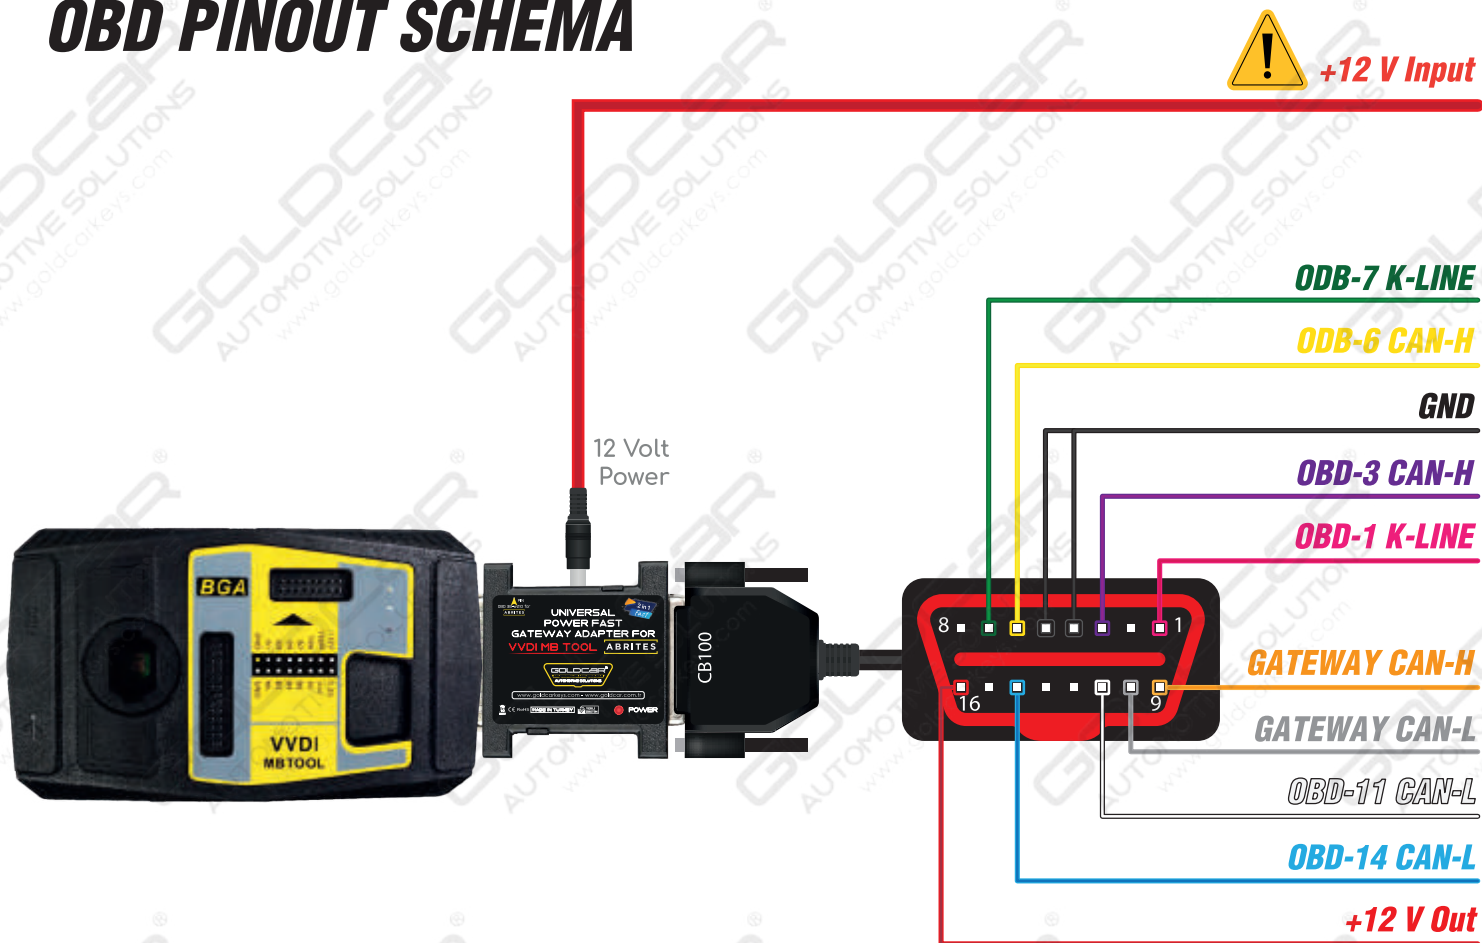

OBD PINOUT SCHEMA