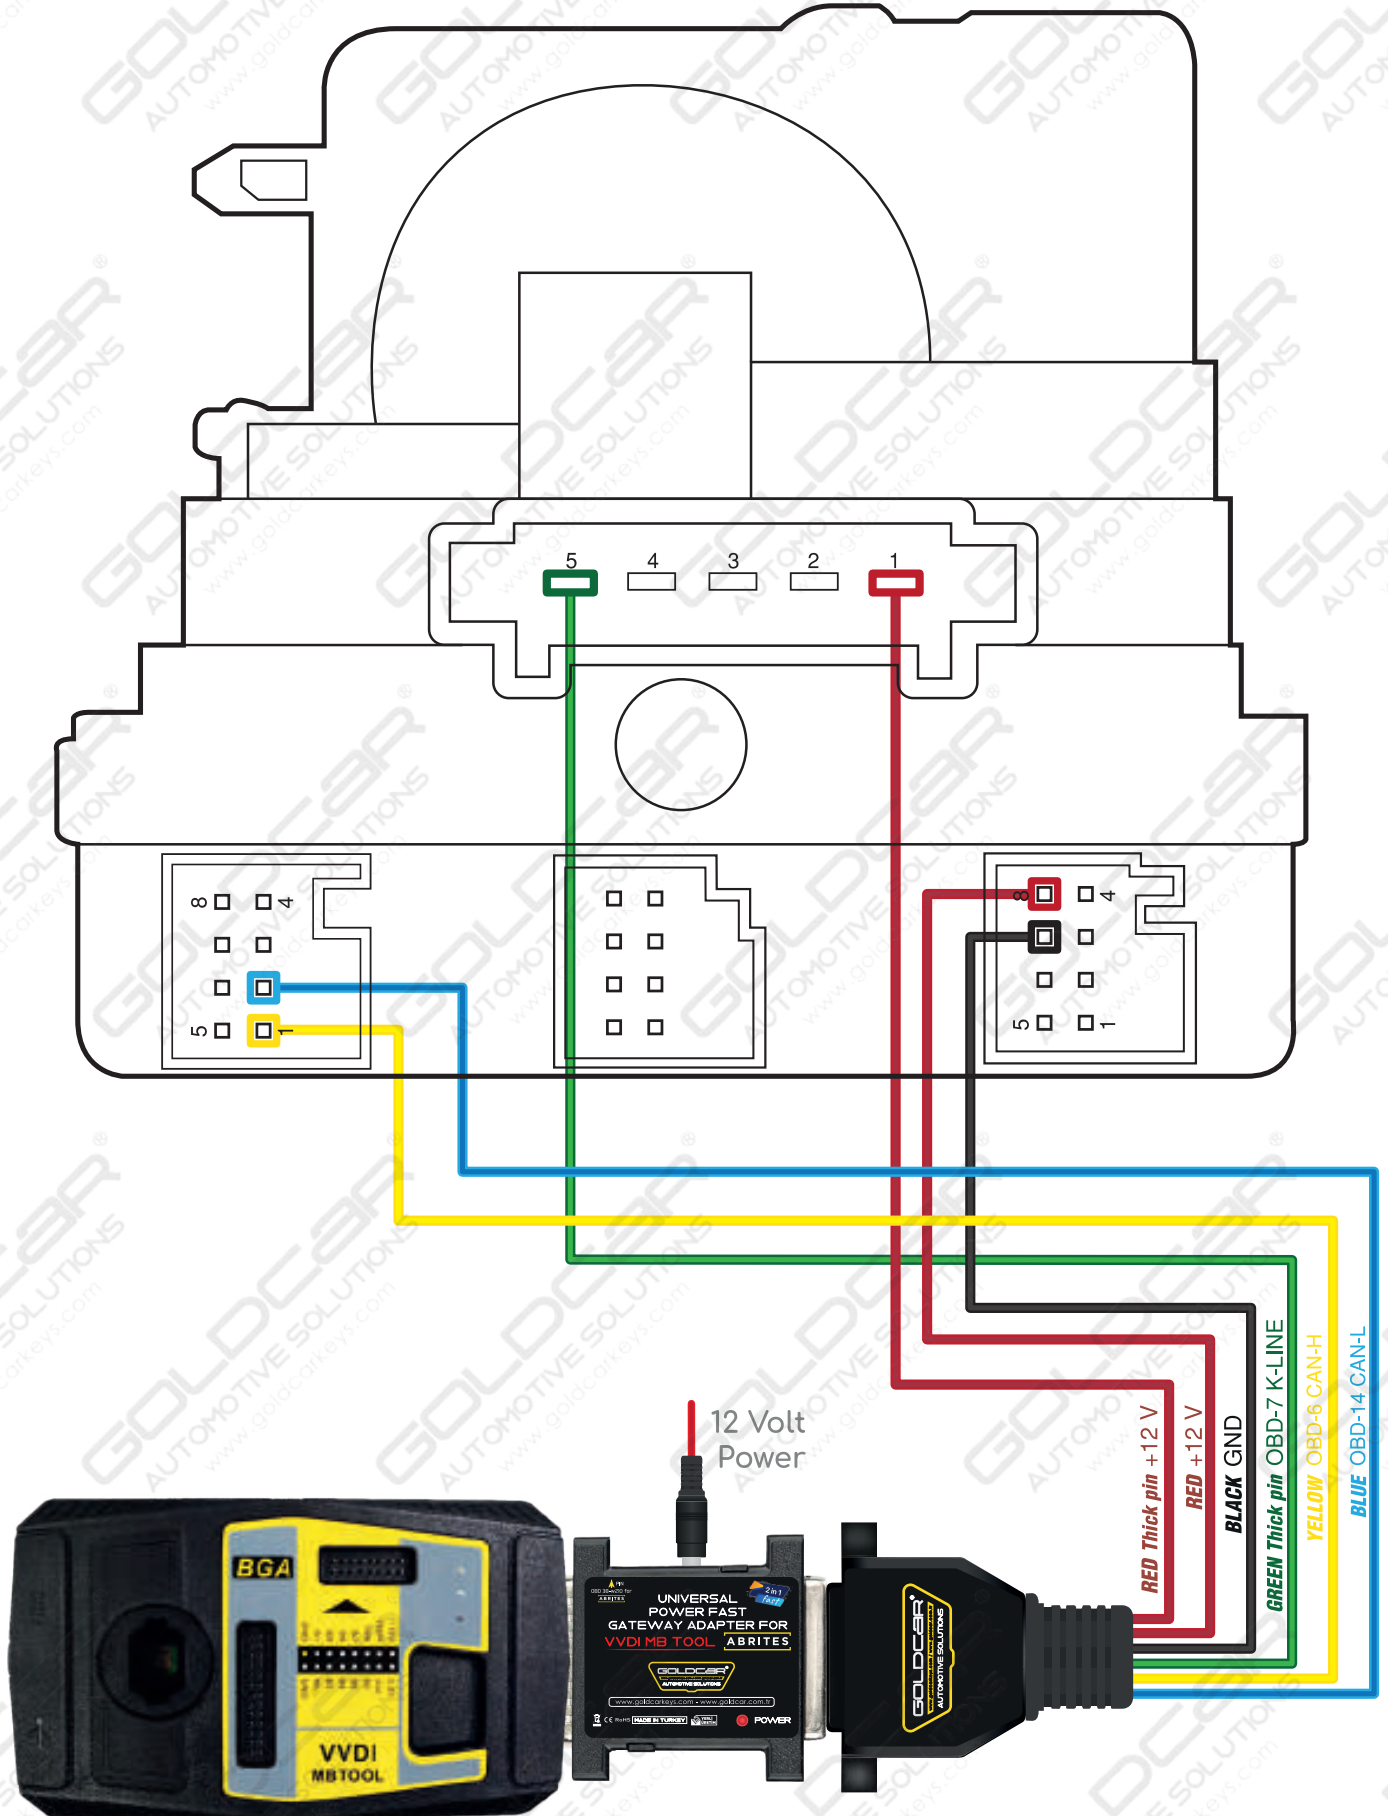

W906 / SPRINTER